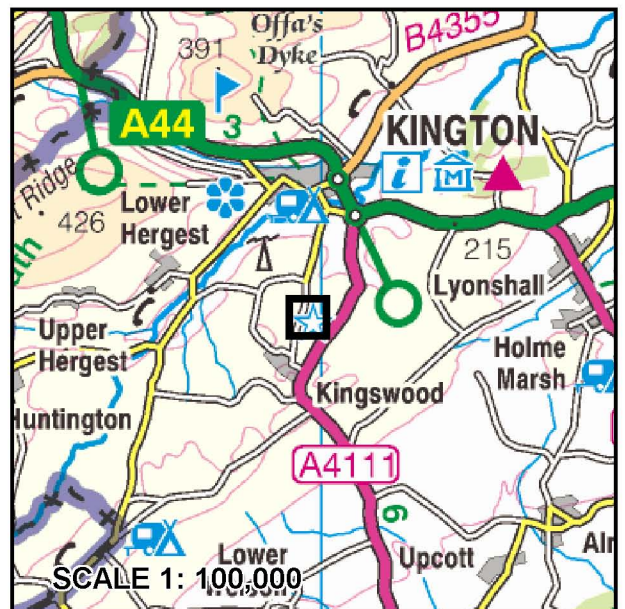

### DIRECTIONS / INSTRUCTIONS

From Hereford City: In Hereford, arrive at the Tesco roundabout. Take the exit for the A49 then immediately take the slip lane right, turning by Steels Garage. Follow the A438 for approximately 13 miles and turn right onto the A4111. Follow the A4111 for approximately 5 miles and turn left into Kington Cemetery.

From Kington follow the A44 south. Continue onto the A4111 for approximately 1 mile and turn right into the Kington Cemetery.

**Herefordshire Council  
Bereavement Services  
The Crematorium Office  
Westfaling Street  
Hereford HR4 0JE**