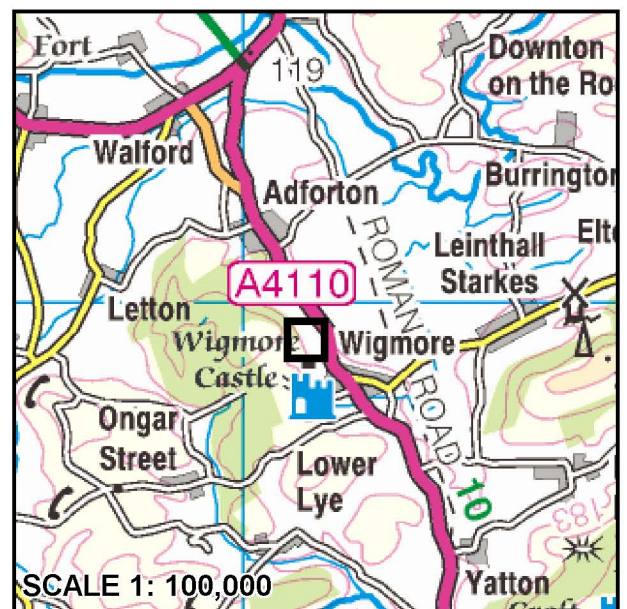

DIRECTIONS / INSTRUCTIONS

From Hereford City: In Hereford, arrive at the Tesco roundabout. Take the exit for the A49 (Edgar Street). At the roundabout take the first exit onto Newtown Road. At the roundabout take the second exit onto A49 Holmer Road. At the next roundabout take the second exit onto to A49. Follow the A49 for approximately 7.6 miles and at the roundabout, take the second exit onto A49. Continue on for 3 miles and at the roundabout, take the second exit onto A44. Follow the A44 for approximately 4 miles. Bear right onto B4360 and continue on for 2.7 miles. Turn right onto A4110 and continue on for approximately 6 miles and turn left into the Wigmore Cemetery.

From Leominster High Street follow the B4361 Westbury Street (second exit). At the roundabout, take the first exit onto B4361 Dishley Street. Turn left onto A44 and continue on A44 for approximately 2.2 miles. Bear right onto B4360 and continue on for 2.7 miles. Turn right onto A4110 and continue on for approximately 6 miles and turn left into the Wigmore Cemetery.