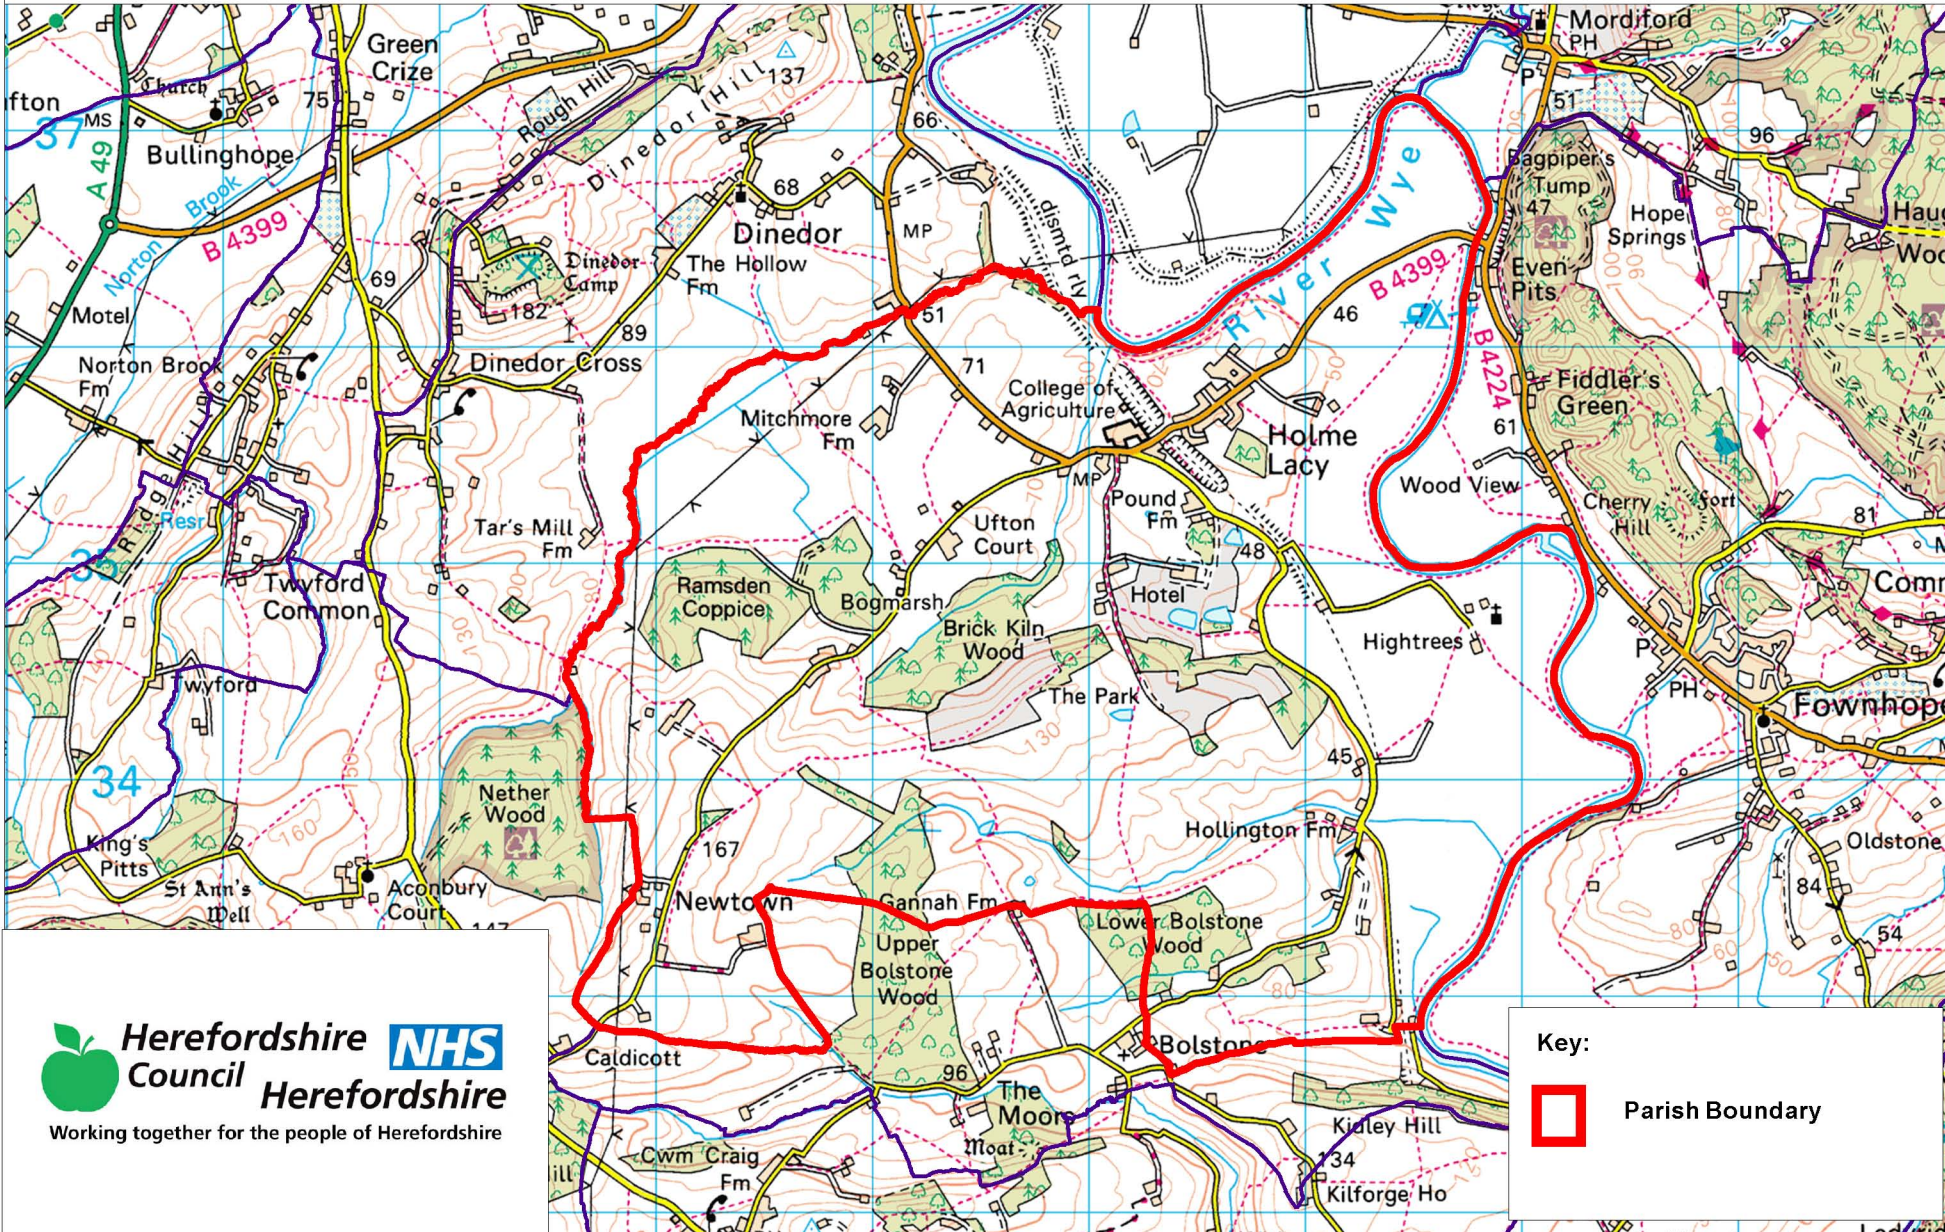

# Holme Lacy Parish Area

© Crown copyright and database rights [2013] Ordnance Survey 100024168

Scale: 1:32,600

 **Herefordshire NHS Council**  
Working together for the people of Herefordshire

Key:

 Parish Boundary