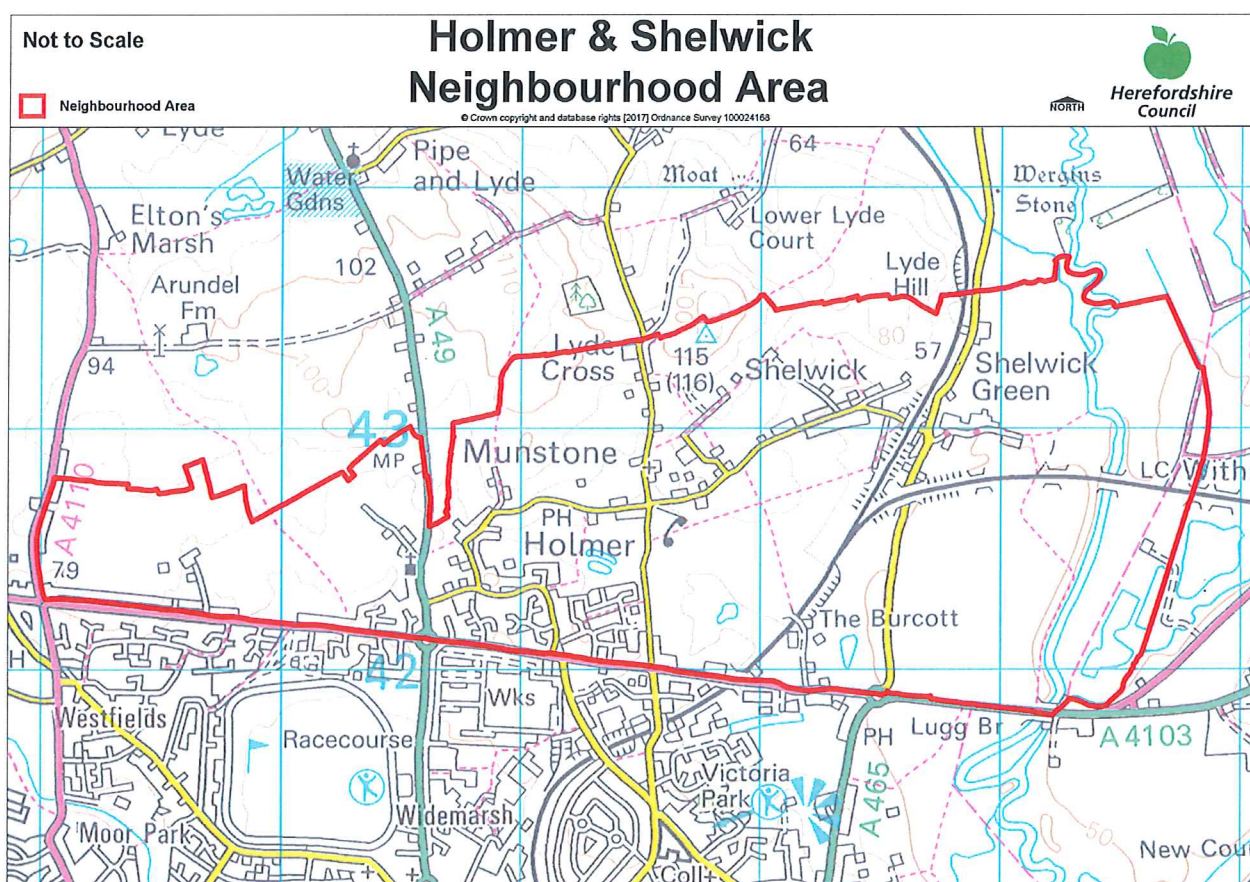

# NEIGHBOURHOOD PLANNING NOTICE

## The Neighbourhood Planning (General) Regulations 2012

Herefordshire Council has **APPROVED**, under Article 7 of the above Regulations the following Neighbourhood Area:-

Neighbourhood Area Name:  
**Holmer & Shelwick  
Neighbourhood Area**

Relevant body is:  
**Holmer & Shelwick  
Parish Council**

The Neighbourhood Area is identified on the below map

**RICHARD GABB**  
**PROGRAMME DIRECTOR GROWTH**  
Date: 23/02/2017