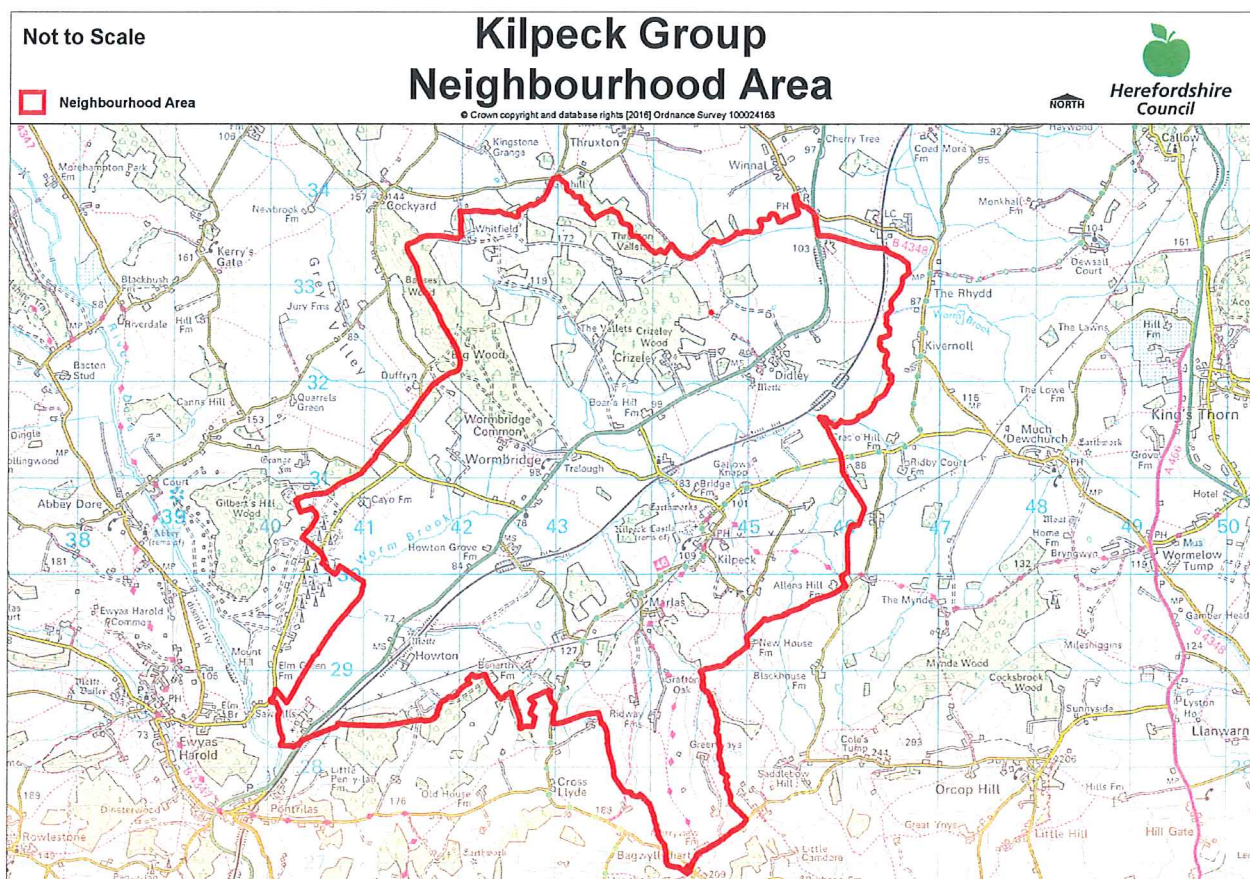

# NEIGHBOURHOOD PLANNING NOTICE

## The Neighbourhood Planning (General) Regulations 2012

Herefordshire Council has **APPROVED**, under Article 7 of the above Regulations the following Neighbourhood Area:-

Neighbourhood Area Name:  
**Kilpeck Group Neighbourhood Area**

Relevant body is:  
**Kilpeck Group Parish Council**

The Neighbourhood Area is identified on the below map

Richard Gabb

**RICHARD GABB**  
**PROGRAMME DIRECTOR GROWTH**

Date: 27/09/2016