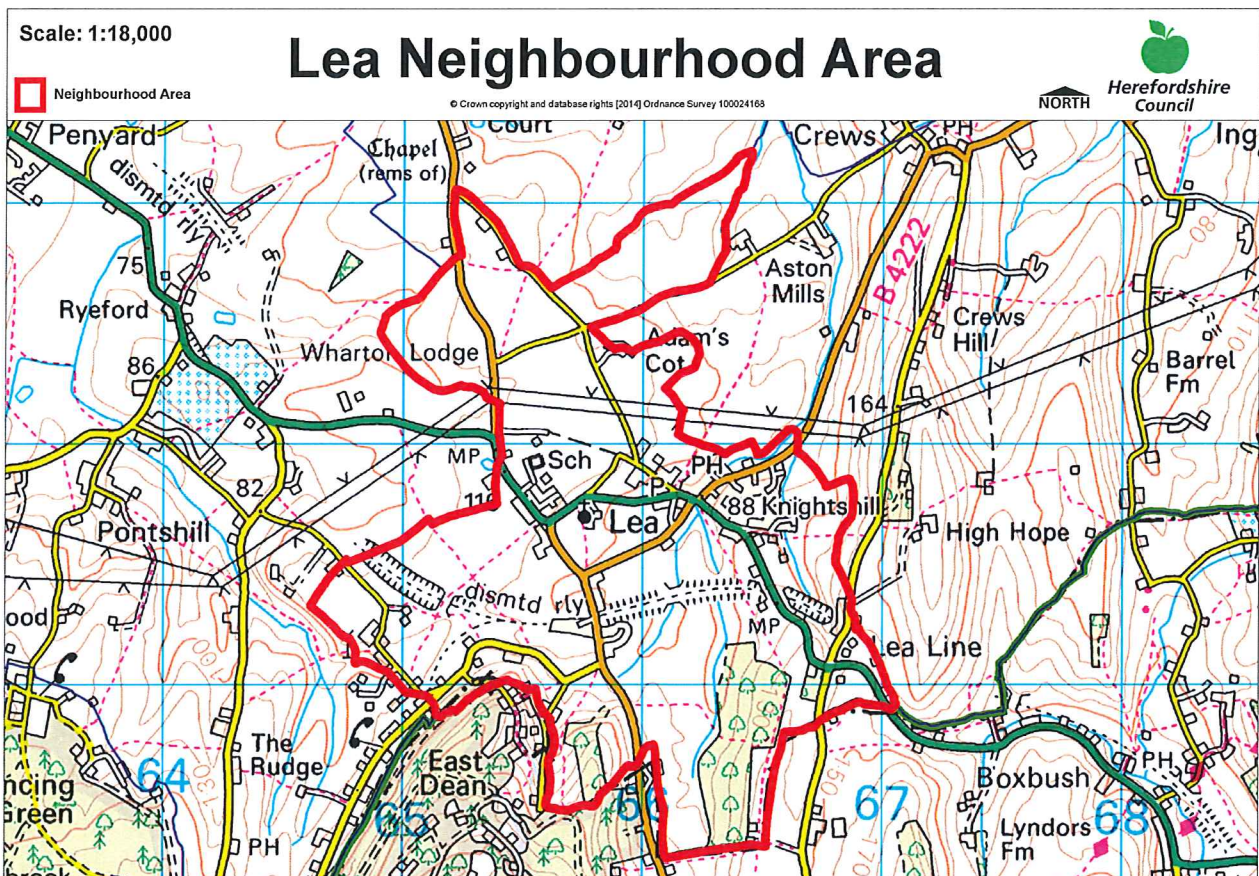

NEIGHBOURHOOD PLANNING NOTICE

The Neighbourhood Planning (General) Regulations 2012

Herefordshire Council has **APPROVED**, under Article 7 of the above Regulations the following Neighbourhood Area:-

Neighbourhood Area Name:

Relevant body is:

Lea Neighbourhood Area

Lea Parish Council

The Neighbourhood Area is identified on the below map

.....

ANDREW ASHCROFT

ASSISTANT DIRECTOR ECONOMY ENVIRONMENT AND CULTURAL SERVICES

Date: 13/05/2014