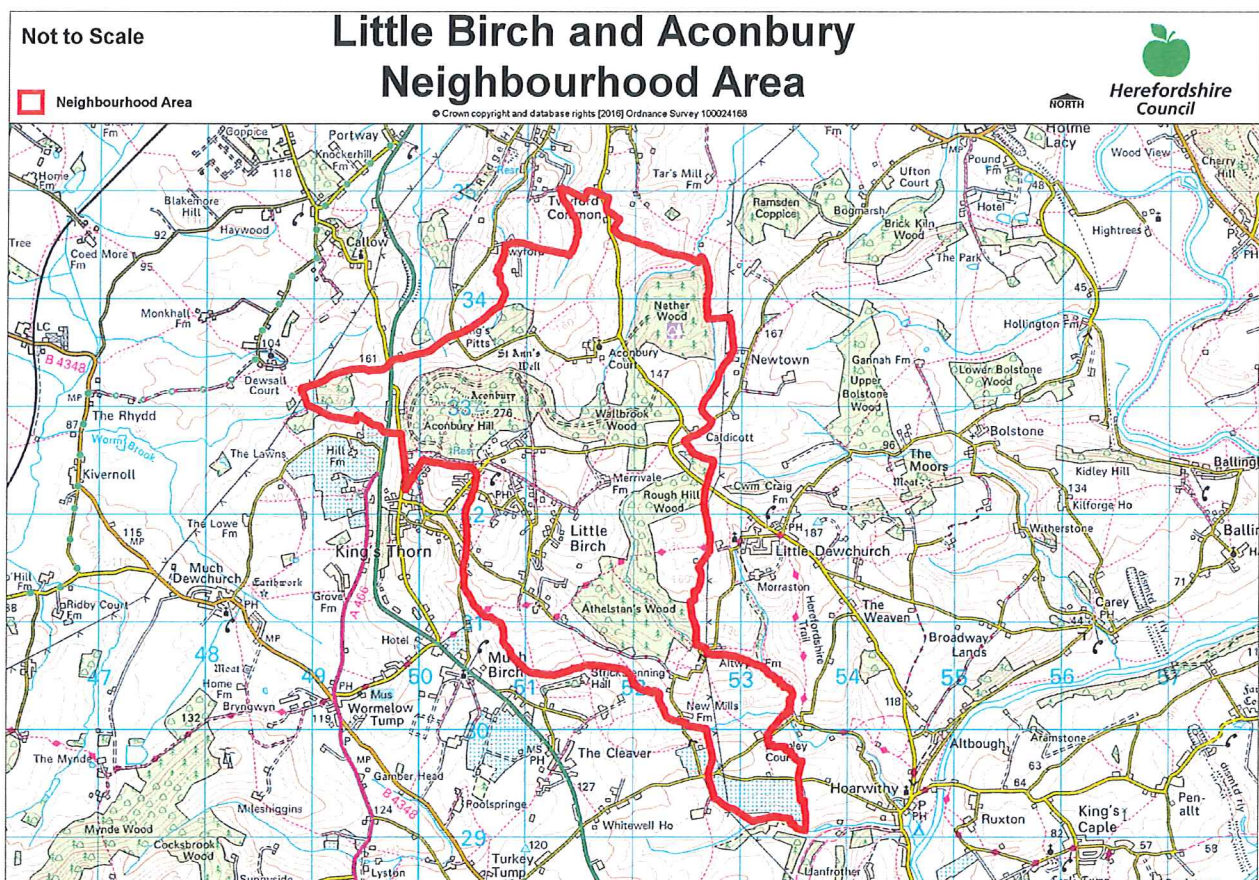

NEIGHBOURHOOD PLANNING NOTICE

The Neighbourhood Planning (General) Regulations 2012

Herefordshire Council has **APPROVED**, under Article 7 of the above Regulations the following Neighbourhood Area:-

Neighbourhood Area Name:
**Little Birch and Aconbury
Neighbourhood Area**

Relevant body is:
**Little Birch Parish Council
Aconbury Parish Meeting**

The Neighbourhood Area is identified on the below map

Richard Gabb

RICHARD GABB
PROGRAMME DIRECTOR GROWTH

Date: 24/05/2016