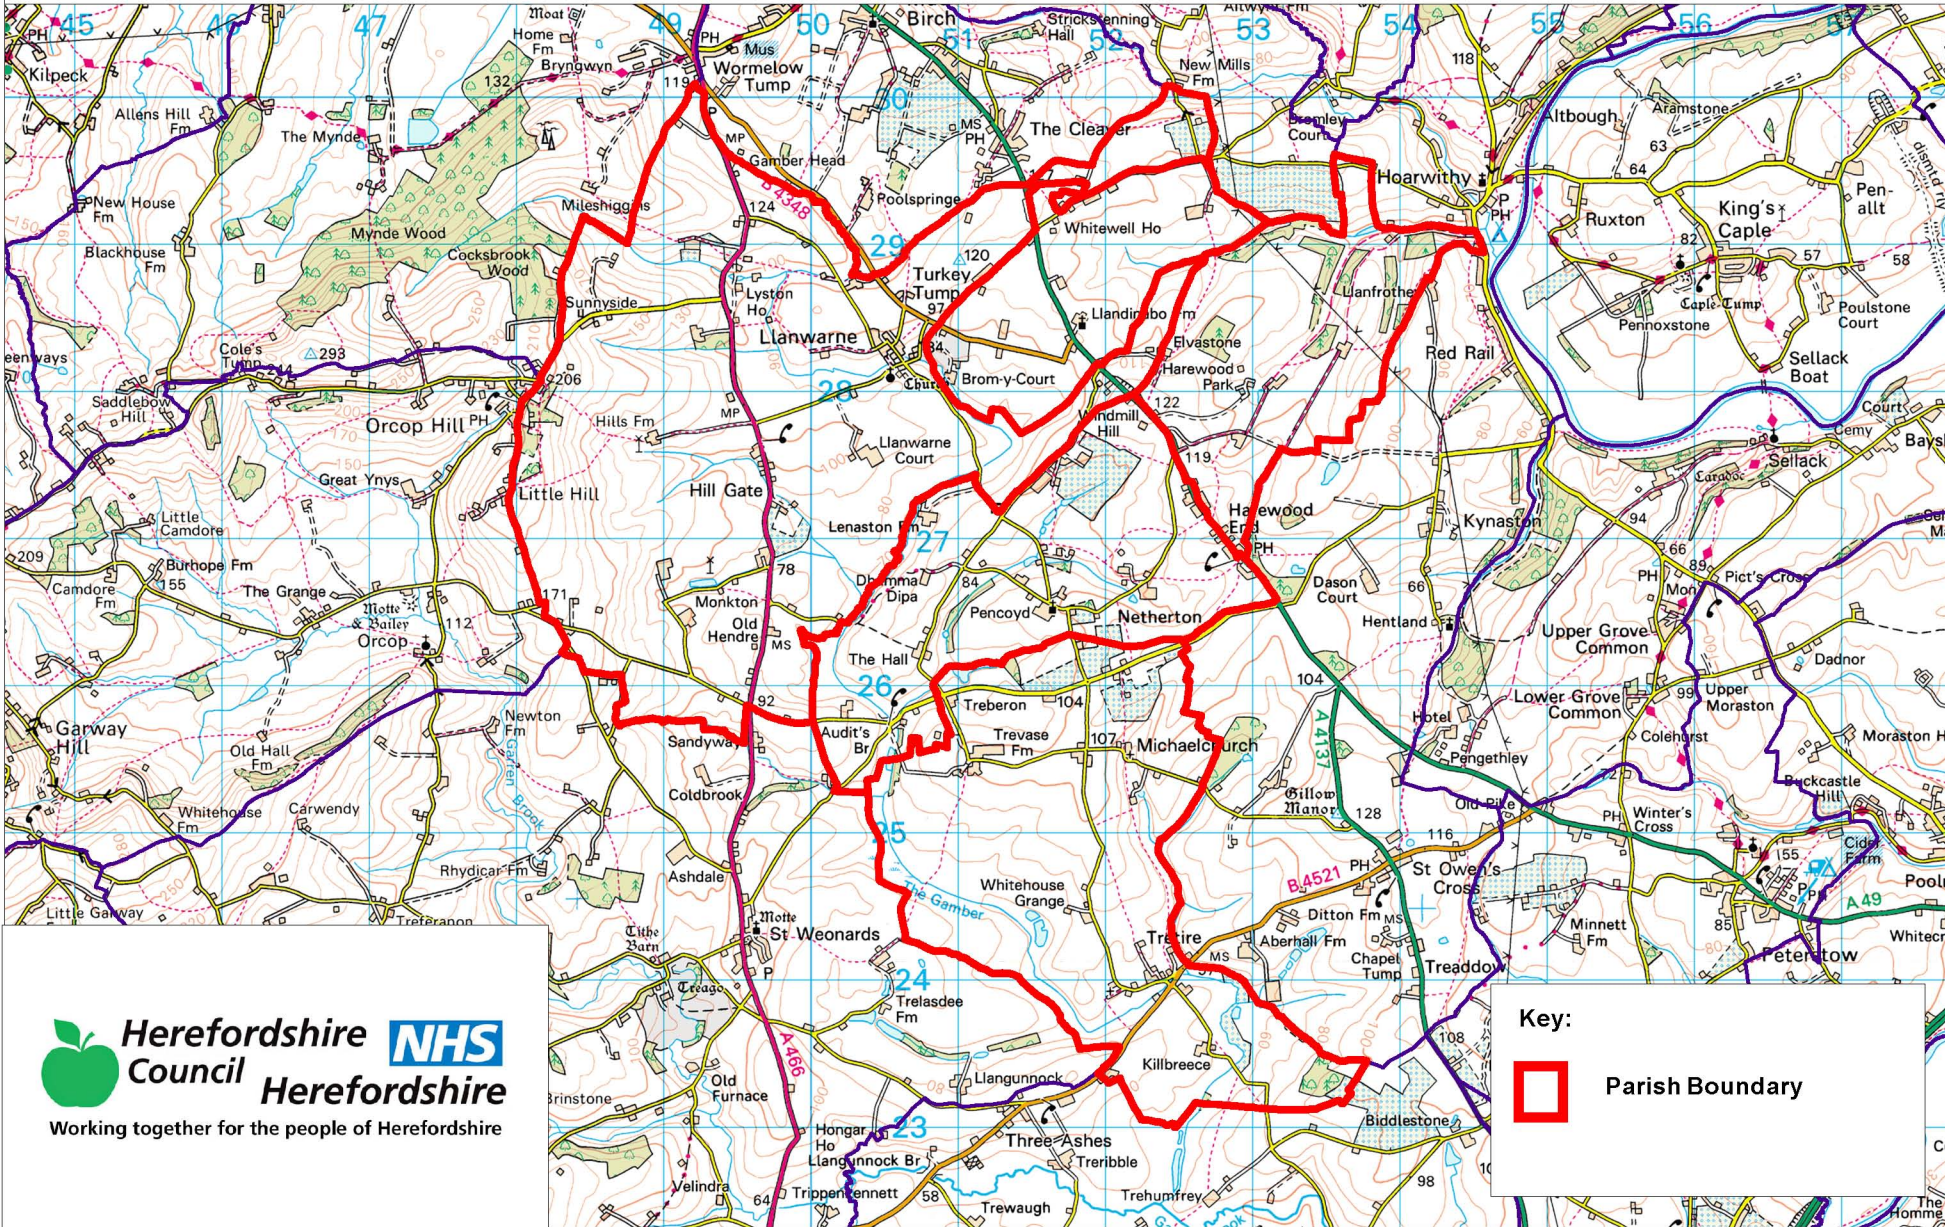

Llanwarne & District Group Parish Area

© Crown copyright and database rights [2013] Ordnance Survey 100024168

Scale: 1:51,000

 **Herefordshire** **NHS**
Council Herefordshire
Working together for the people of Herefordshire

Key:

 **Parish Boundary**