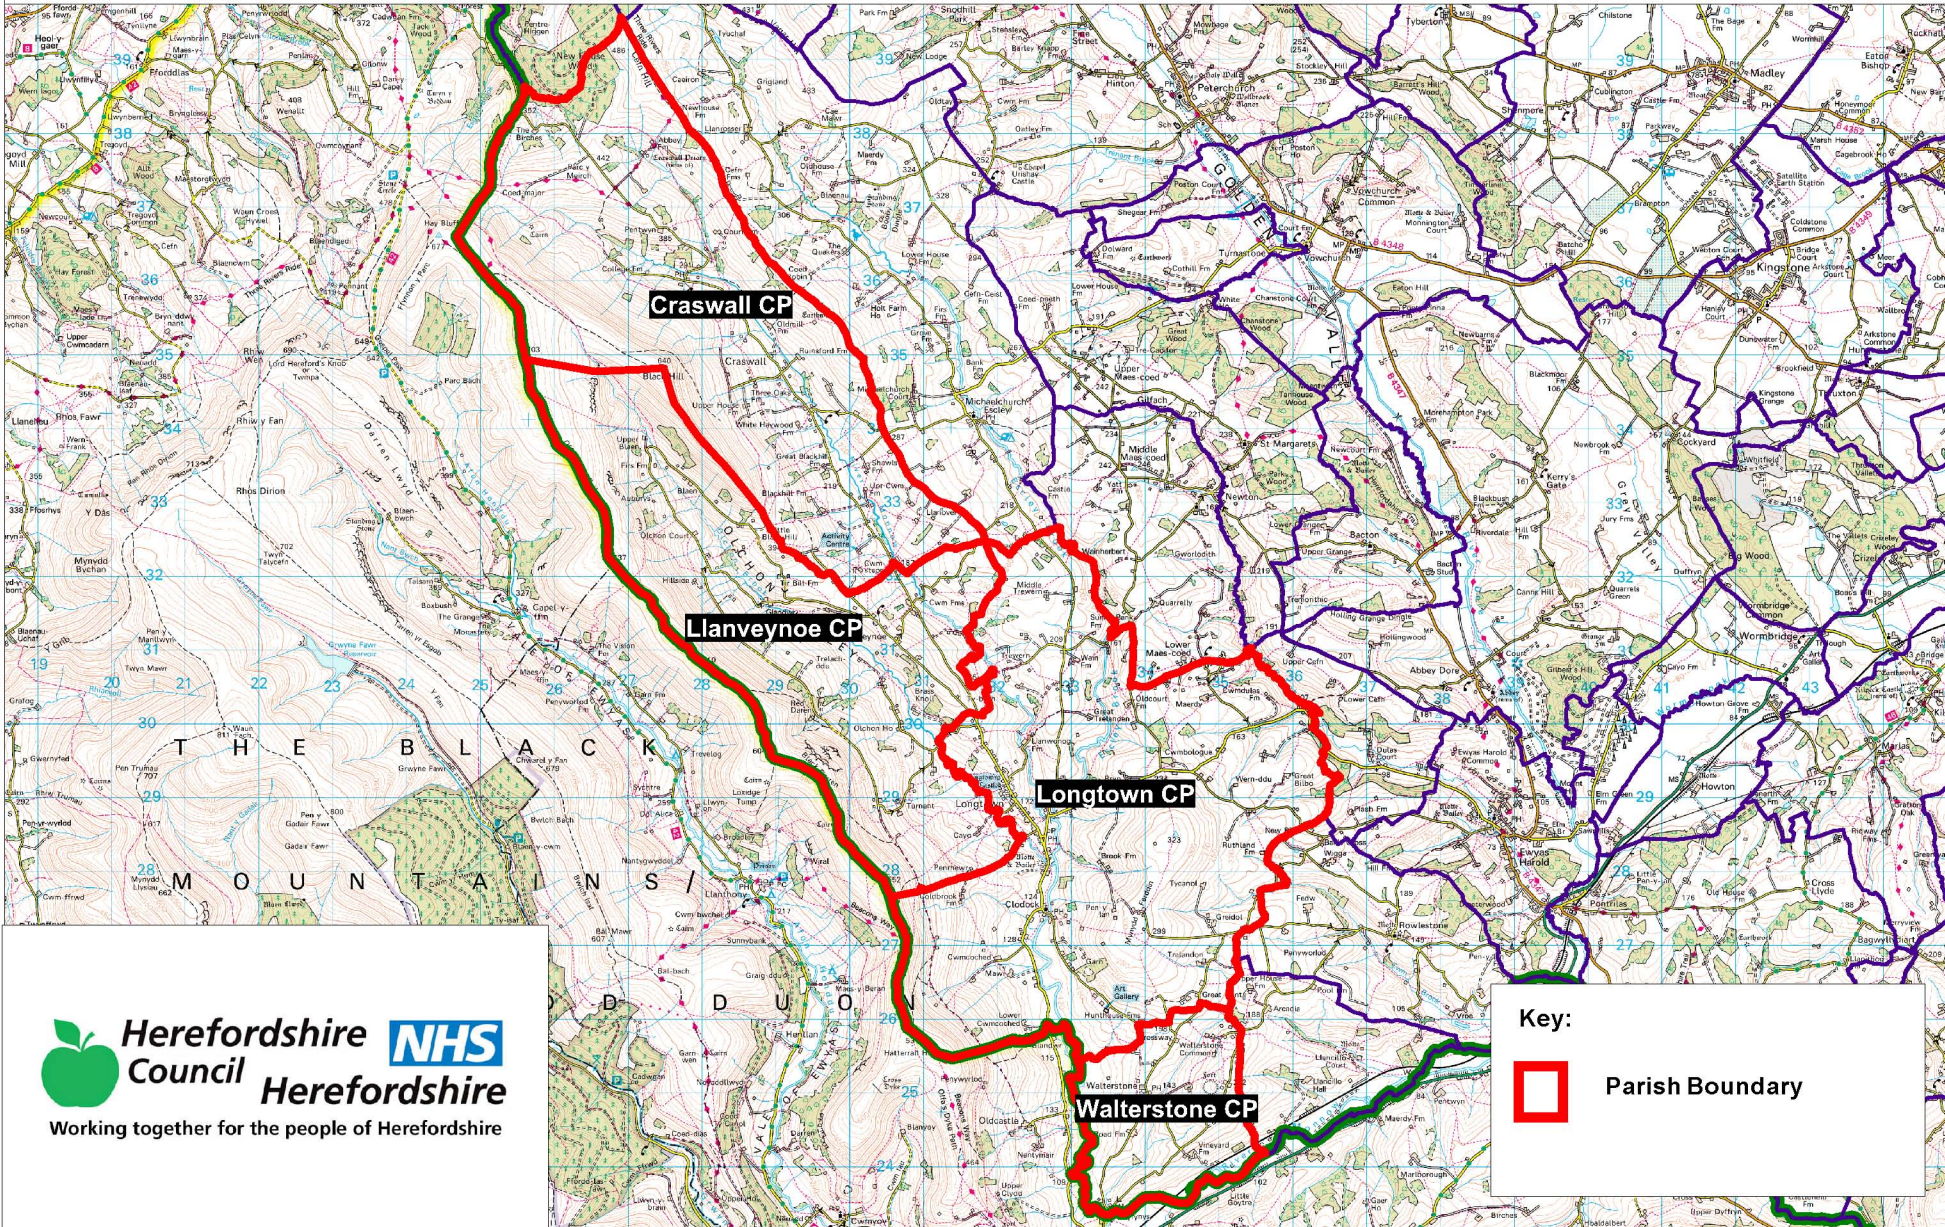

Longtown Group Parish Area

© Crown copyright and database rights [2013] Ordnance Survey 100024168

Scale: 1:102,500

 **Herefordshire Council** **NHS** **Herefordshire**
Working together for the people of Herefordshire

Key:

 **Parish Boundary**