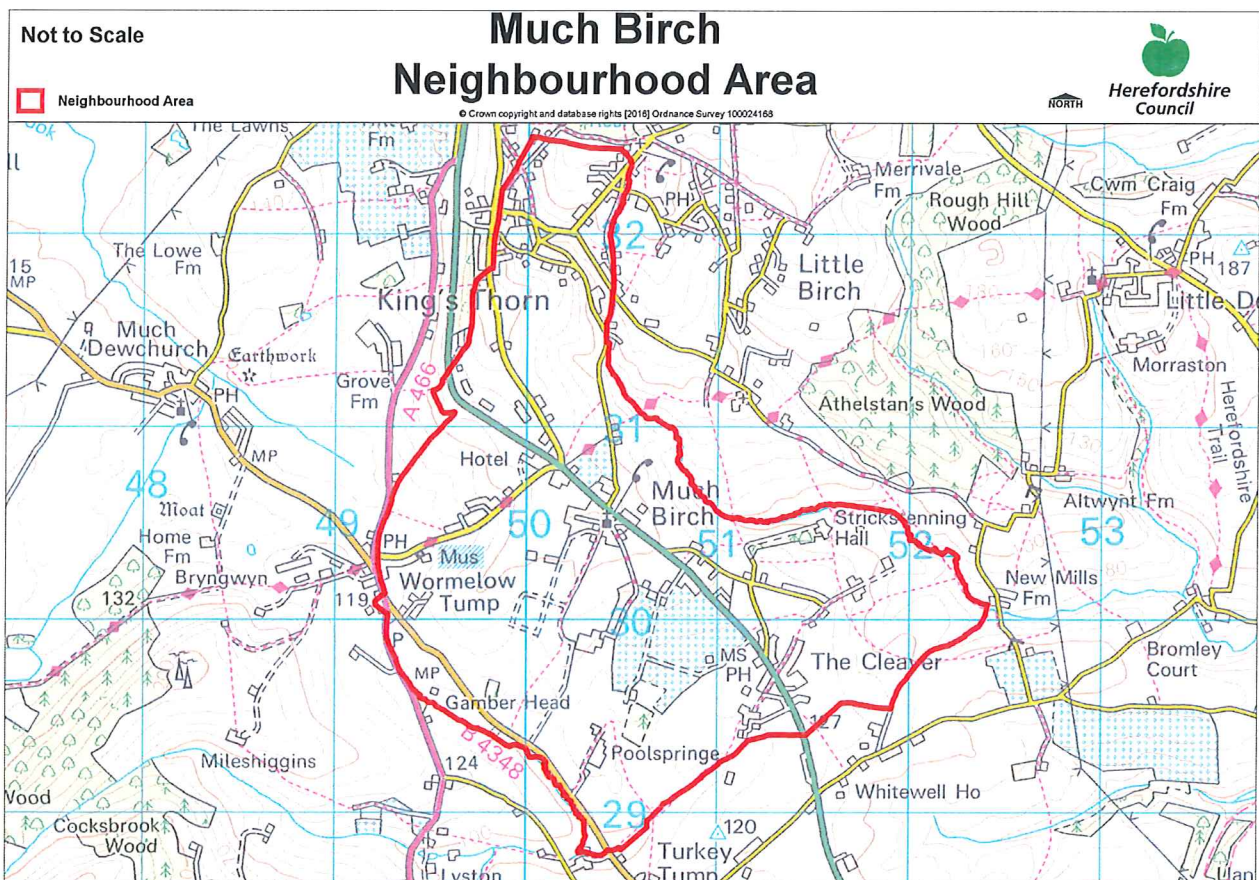

NEIGHBOURHOOD PLANNING NOTICE

The Neighbourhood Planning (General) Regulations 2012

Herefordshire Council has **APPROVED**, under Article 7 of the above Regulations the following Neighbourhood Area:-

Neighbourhood Area Name:
Much Birch Neighbourhood Area

Relevant body is:
Much Birch Parish Council

The Neighbourhood Area is identified on the below map

Richard Gabb

RICHARD GABB
PROGRAMME DIRECTOR GROWTH

Date: 16/08/2016