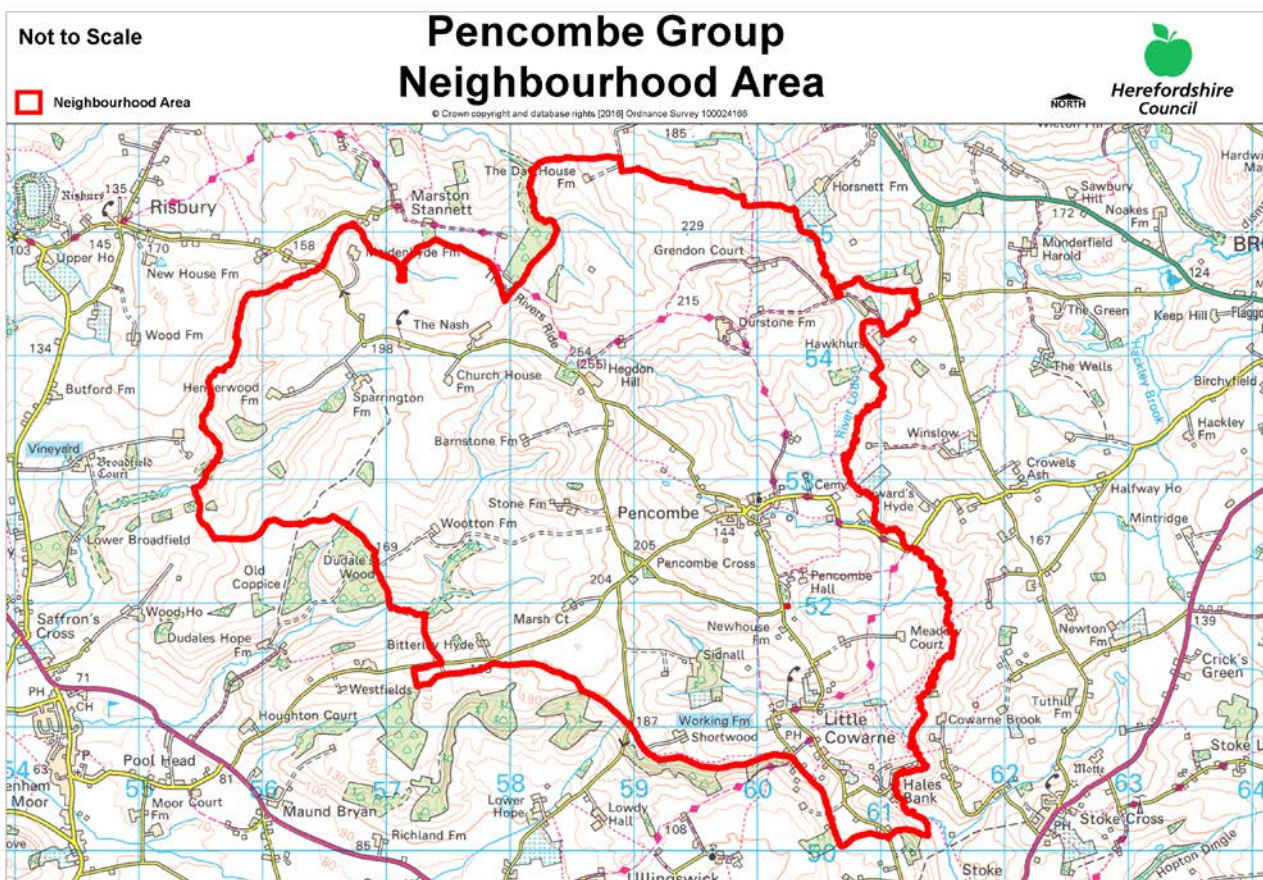

NEIGHBOURHOOD PLANNING NOTICE

The Neighbourhood Planning (General) Regulations 2012

Herefordshire Council has **APPROVED**, under Article 7 of the above Regulations the following Neighbourhood Area:-

Neighbourhood Area Name:
Pencombe Group Neighbourhood Area

Relevant body is:
Pencombe Group Parish Council

The Neighbourhood Area is identified on the below map

Richard Gabb

RICHARD GABB
PROGRAMME DIRECTOR GROWTH

Date: 12/05/2016

Neighbourhood Planning - V1 – March 2012