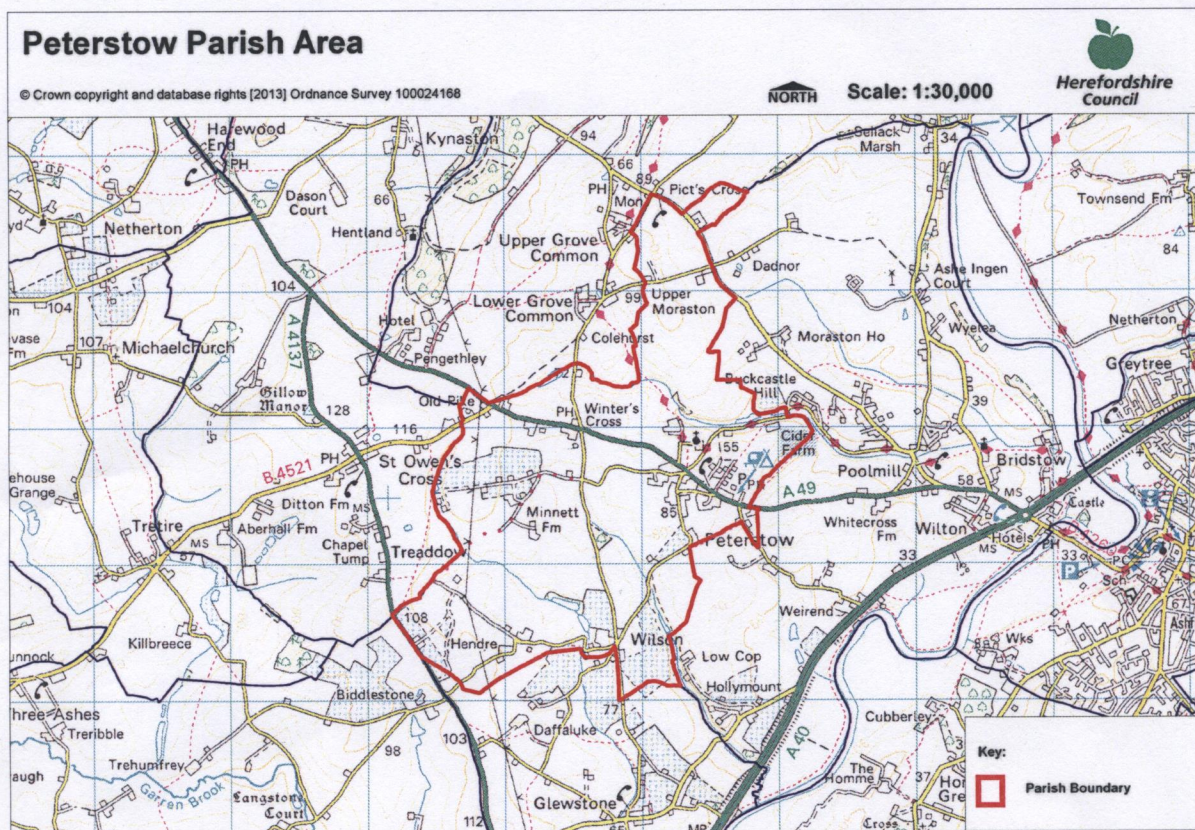

[Handwritten signature]

ANDREW ASHCROFT

ASSISTANT DIRECTOR ECONOMY ENVIRONMENT AND CULTURAL SERVICES

Date: 22/11/2013