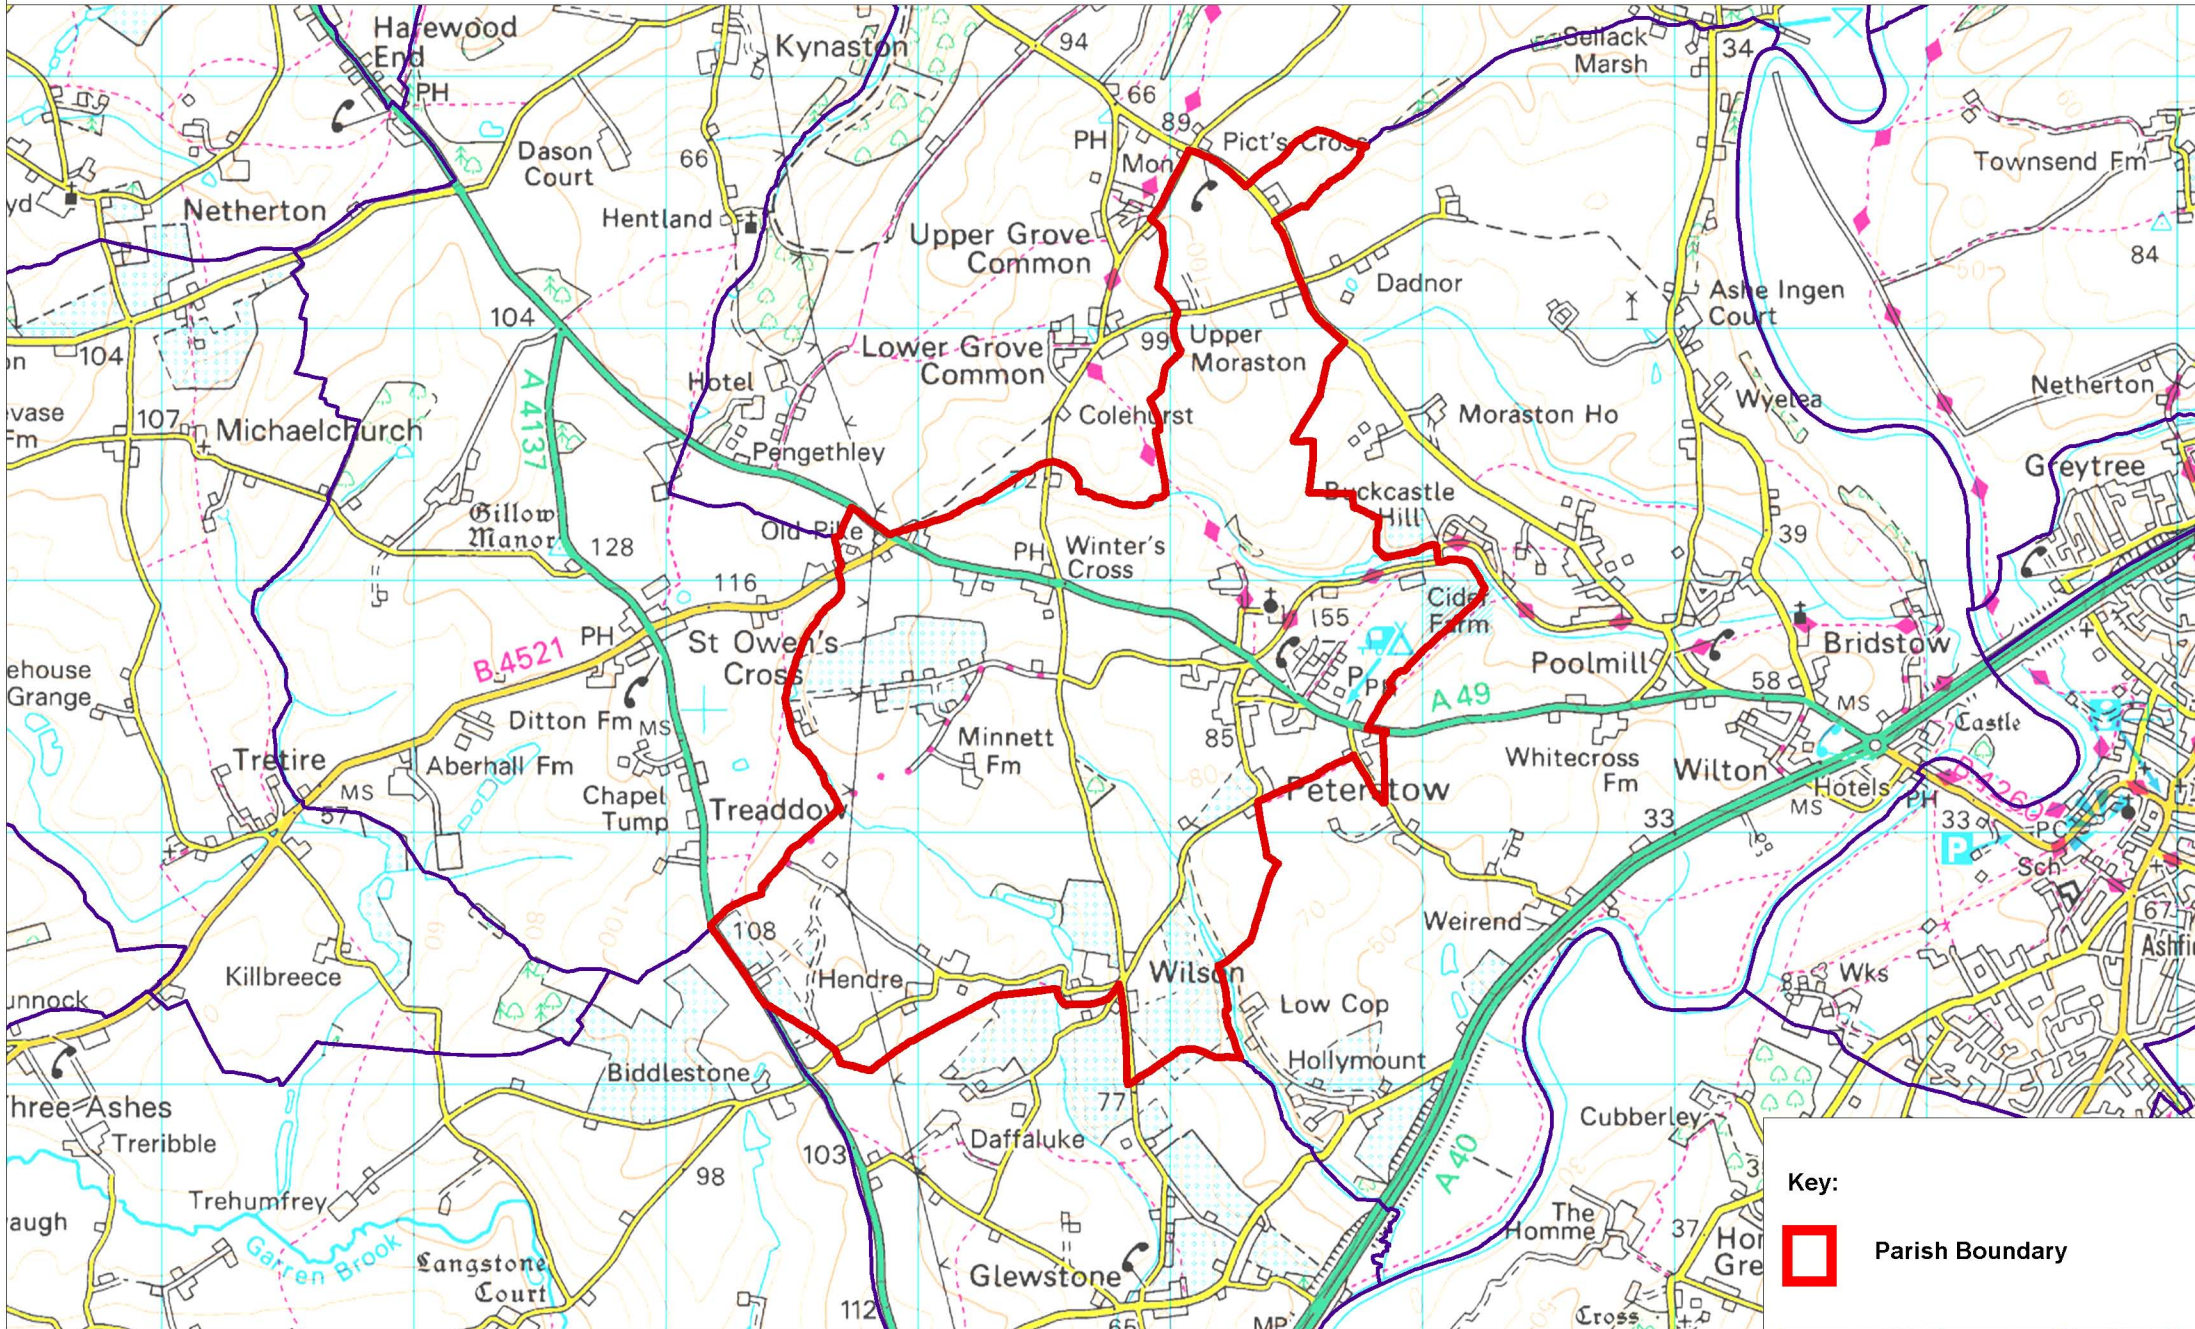

Peterstow Parish Area

Herefordshire
Council

© Crown copyright and database rights [2013] Ordnance Survey 100024168

Scale: 1:30,000

Key:

Parish Boundary