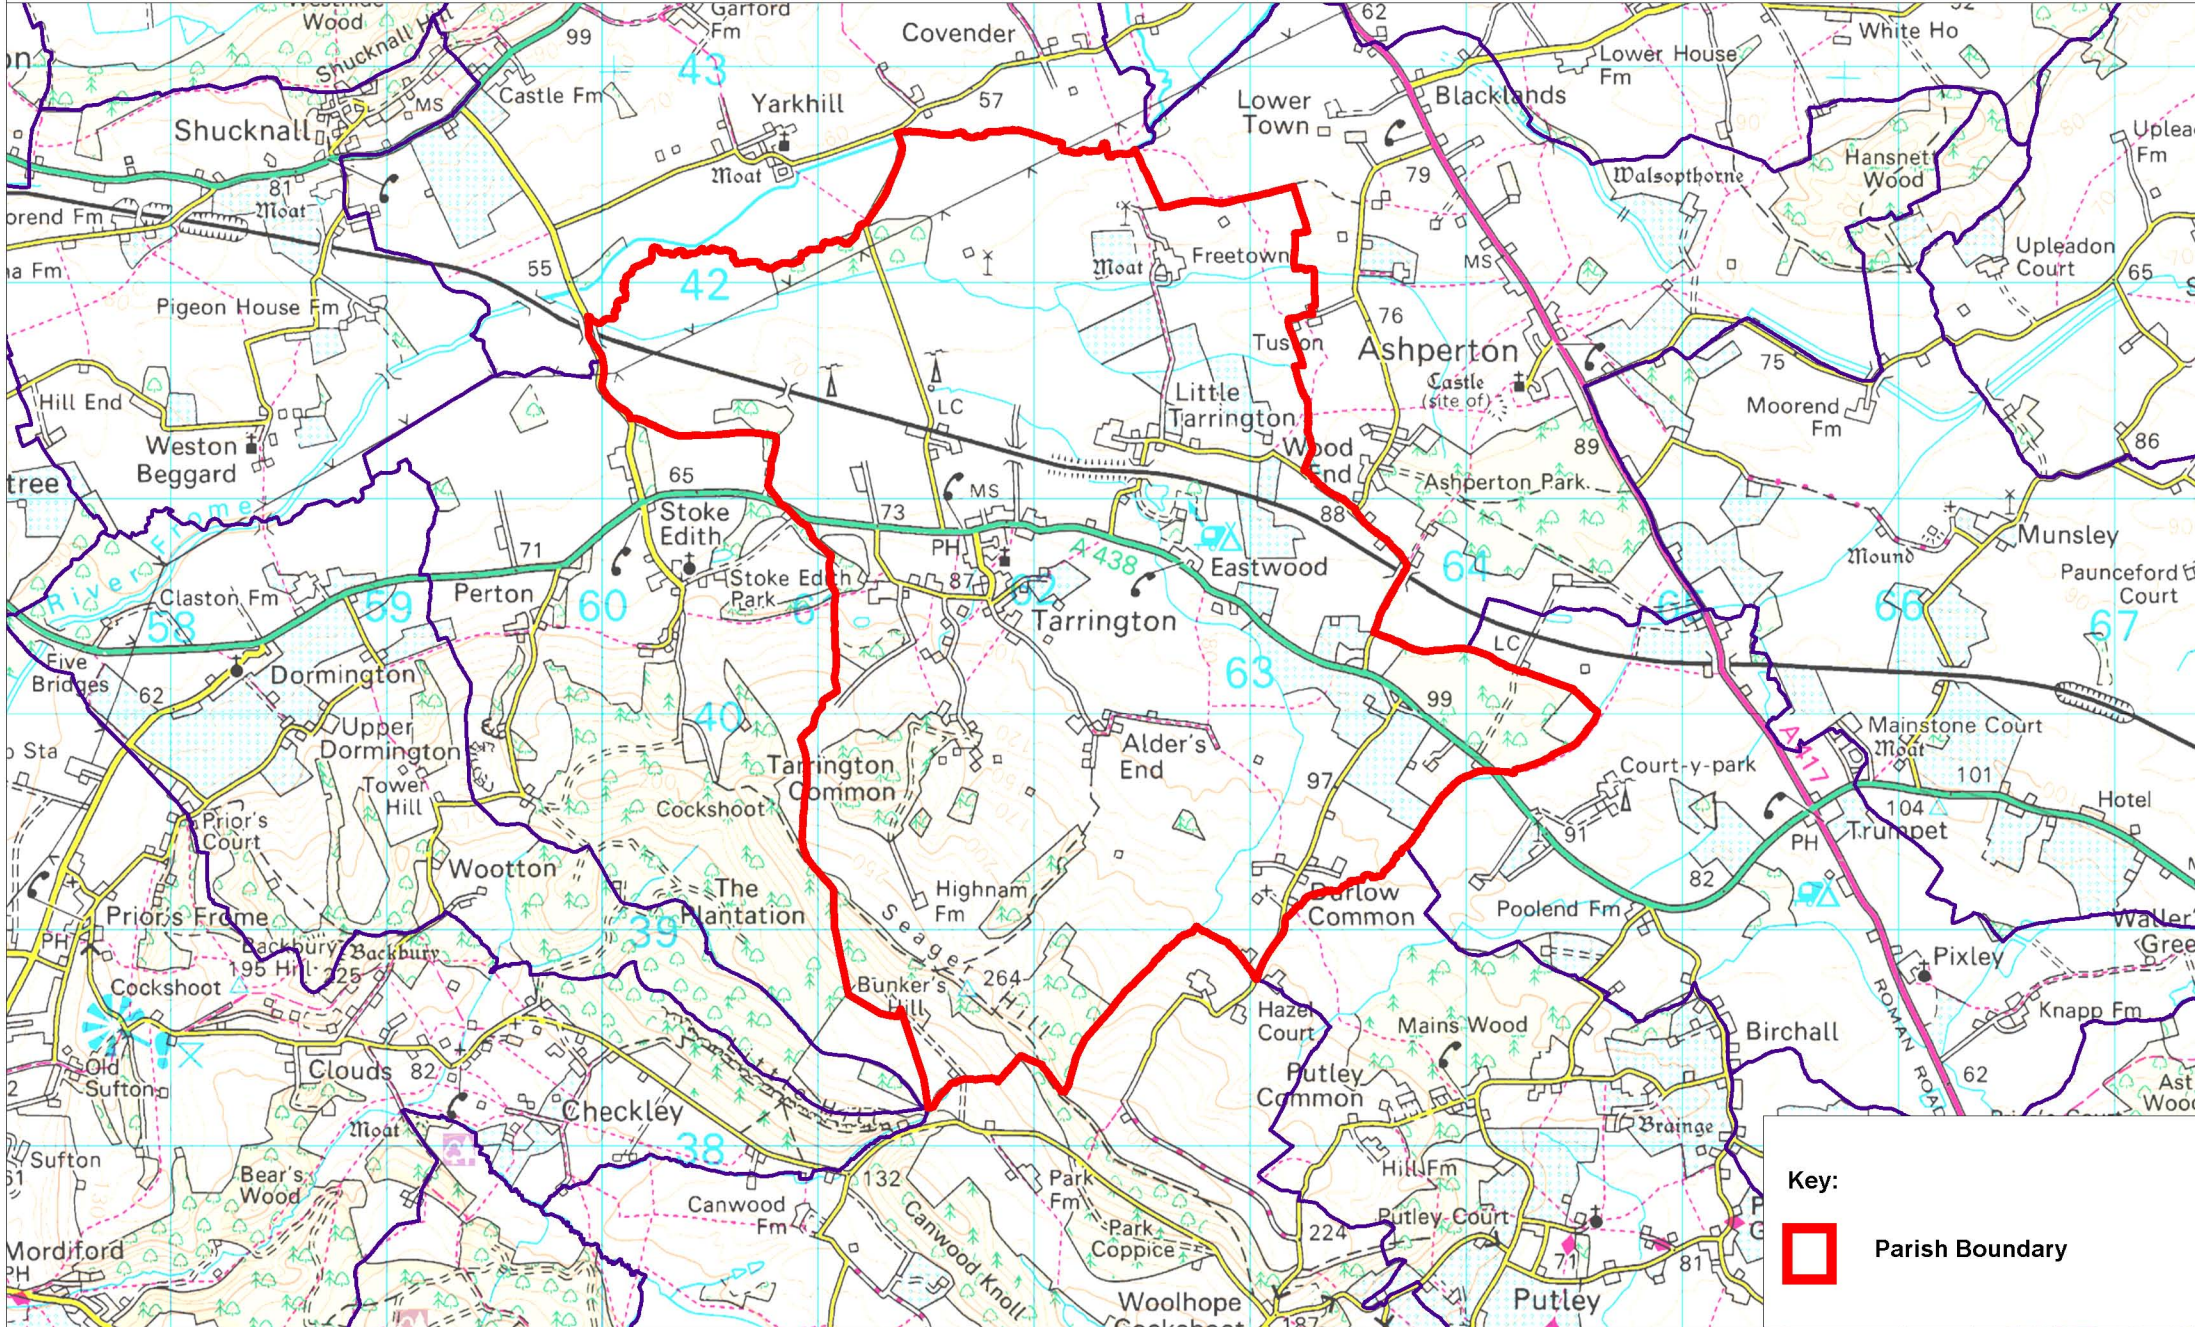

Tarrington Parish Area

Herefordshire
Council

© Crown copyright and database rights [2013] Ordnance Survey 100024168

Scale: 1:35,000

Key:

Parish Boundary