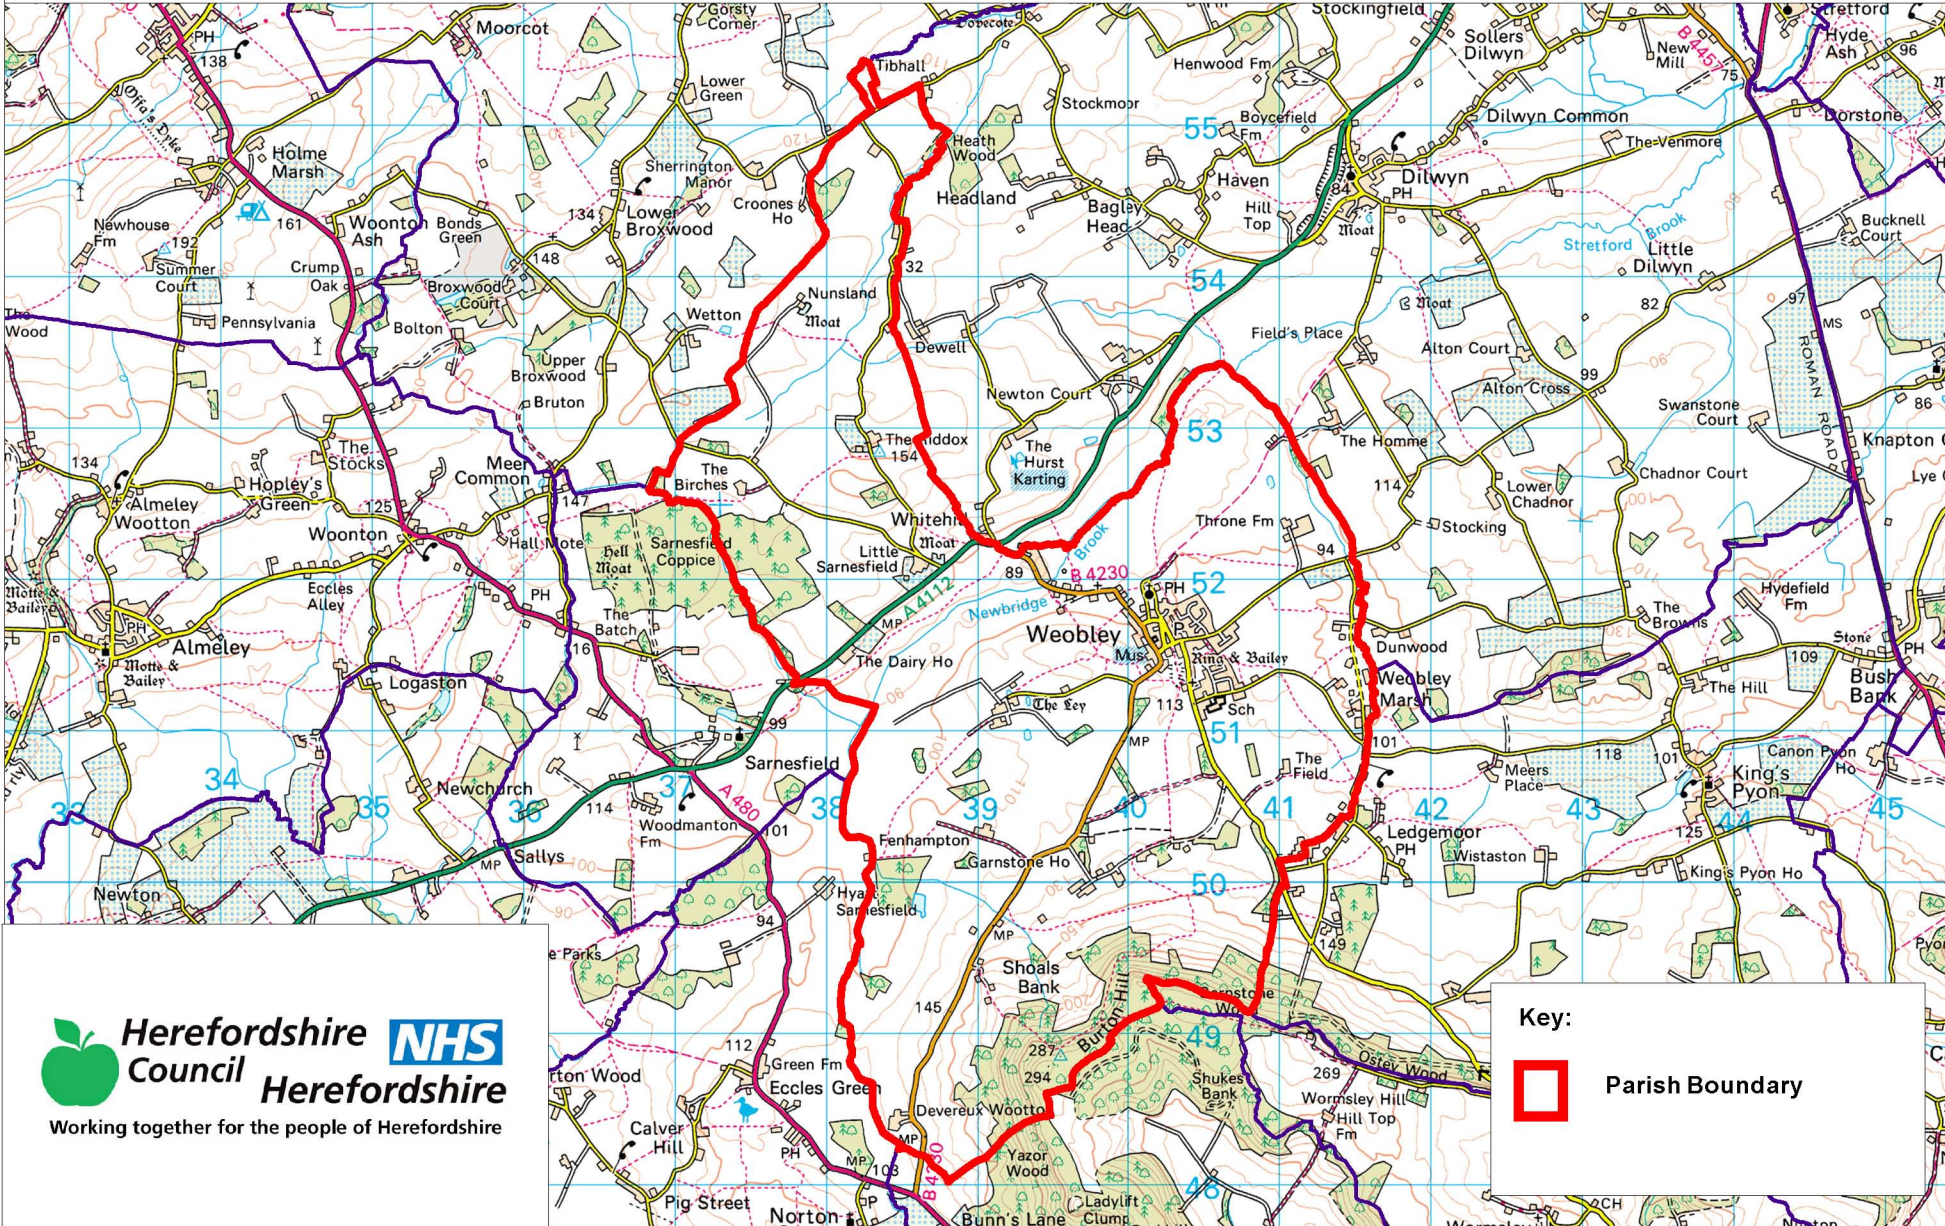

# Weobley Parish Area

© Crown copyright and database rights [2013] Ordnance Survey 100024168

Scale: 1:50,000

 **Herefordshire Council NHS Herefordshire**  
Working together for the people of Herefordshire

**Key:**

 **Parish Boundary**