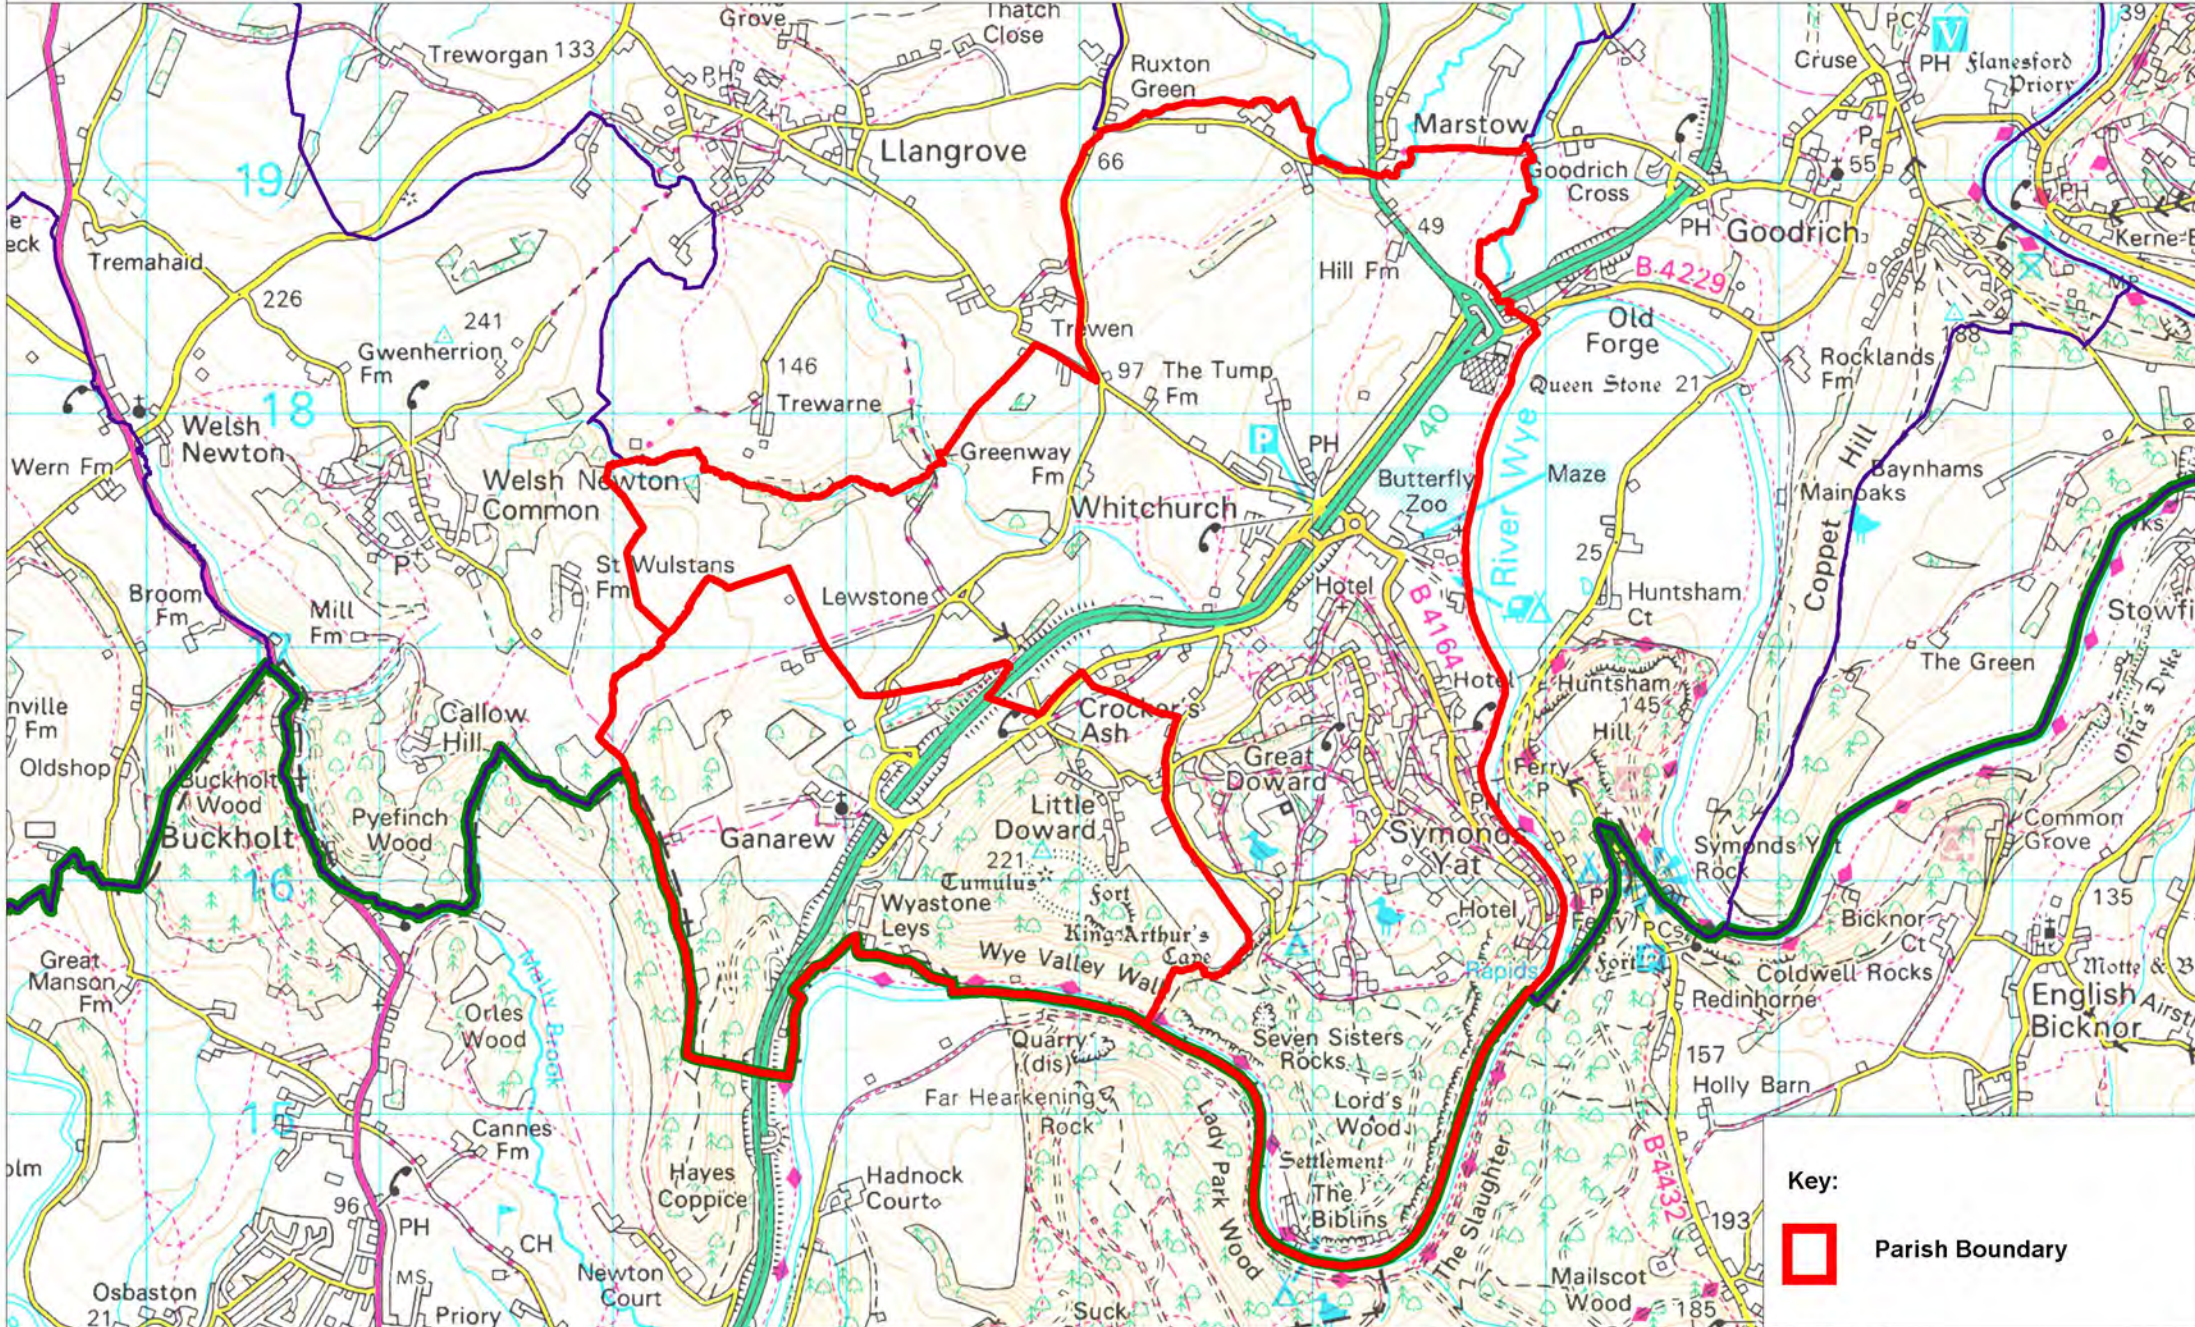

# Whitchurch & Ganarew Parish Area

Herefordshire  
Council

© Crown copyright and database rights [2013] Ordnance Survey 100024168

Scale: 1:32,500

Key:

 Parish Boundary