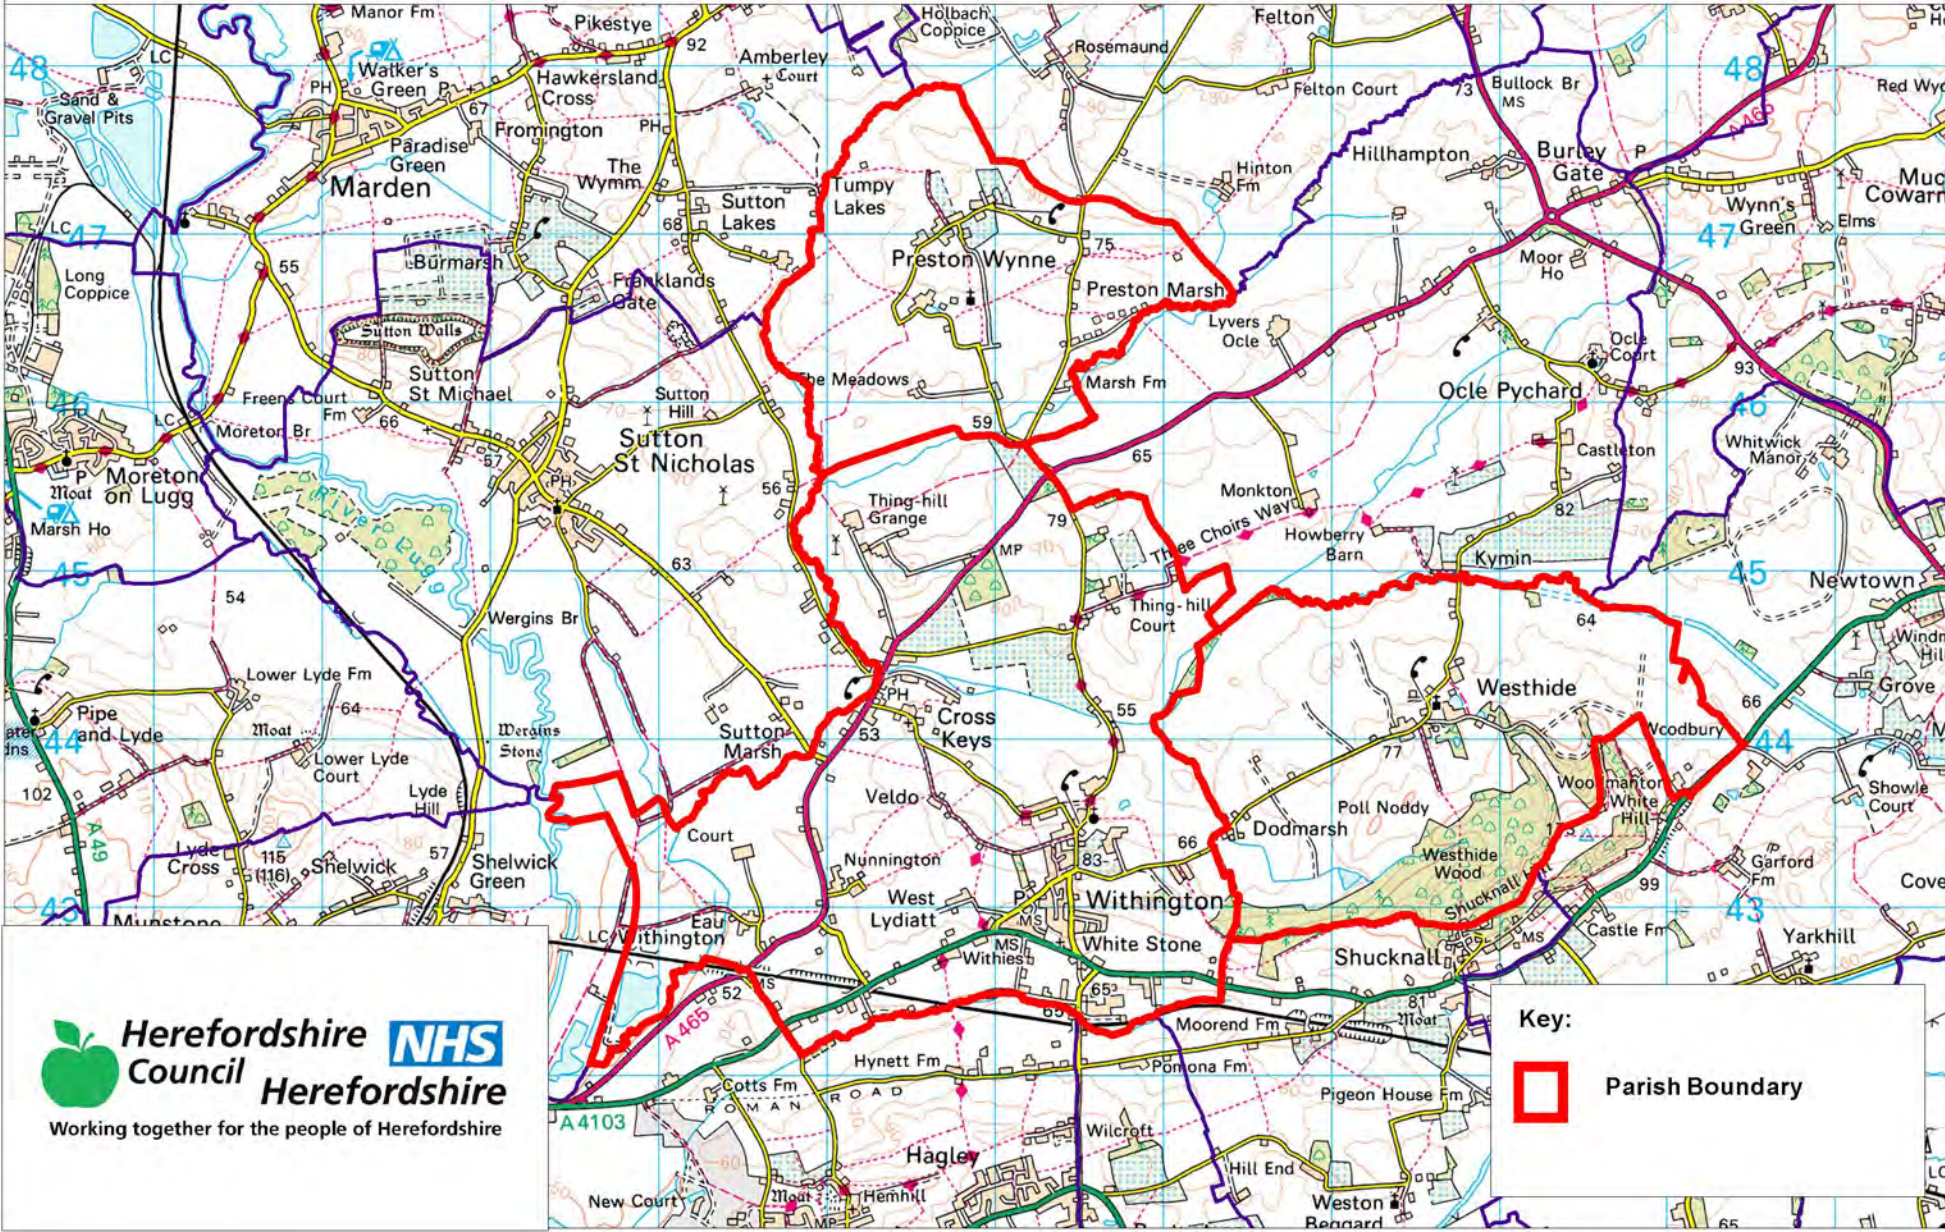

Withington Group Parish Area

© Crown copyright and database rights [2013] Ordnance Survey 100024168

Scale: 1:45,000

 **Herefordshire Council**  **Herefordshire**
Working together for the people of Herefordshire

Key:

 **Parish Boundary**