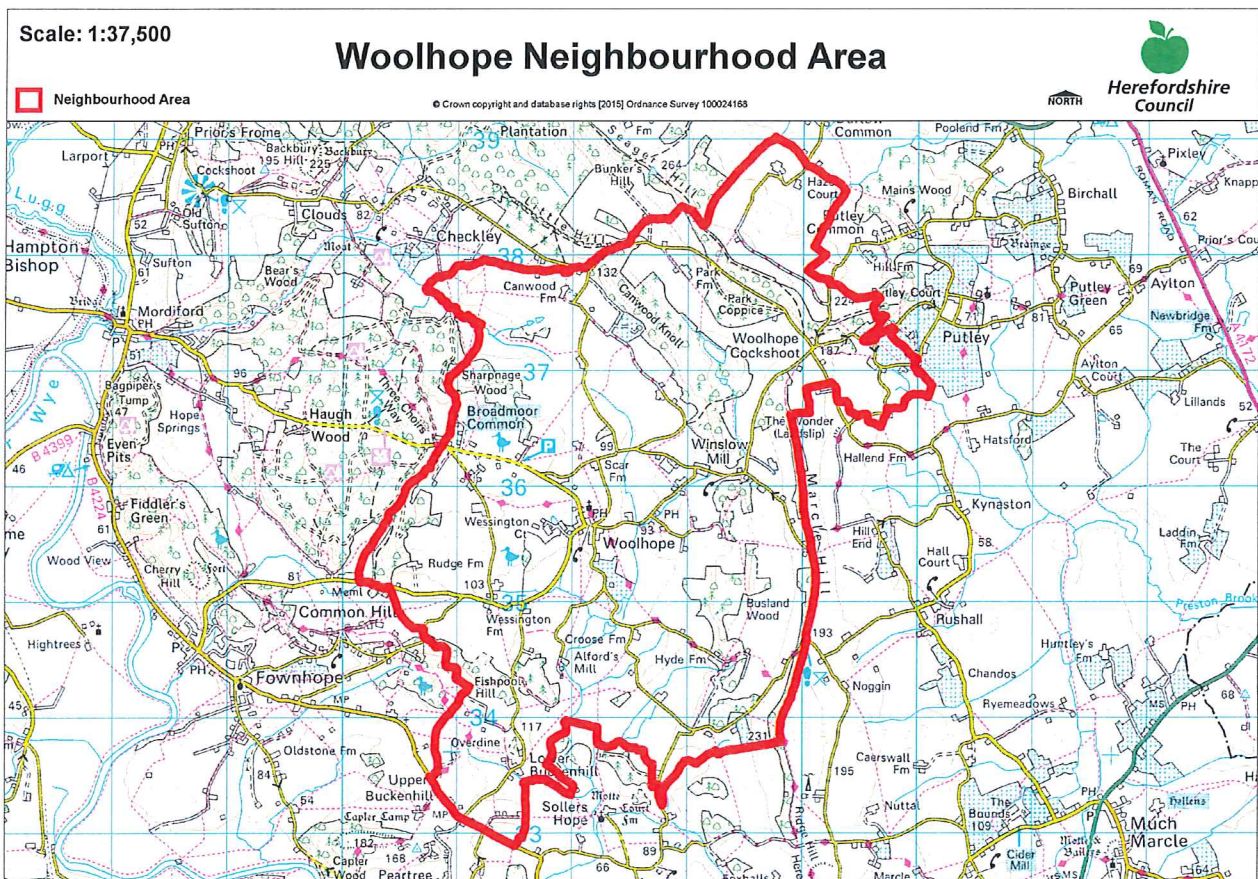

# NEIGHBOURHOOD PLANNING NOTICE

## The Neighbourhood Planning (General) Regulations 2012

Herefordshire Council has **APPROVED**, under Article 7 of the above Regulations the following Neighbourhood Area:-

Neighbourhood Area Name:

Relevant body is:

**Woolhope Neighbourhood Area**

**Woolhope Parish Council**

The Neighbourhood Area is identified on the below map

.....

**ANDREW ASHCROFT**

**ASSISTANT DIRECTOR ECONOMIC, ENVIRONMENTAL AND CULTURAL SERVICES**