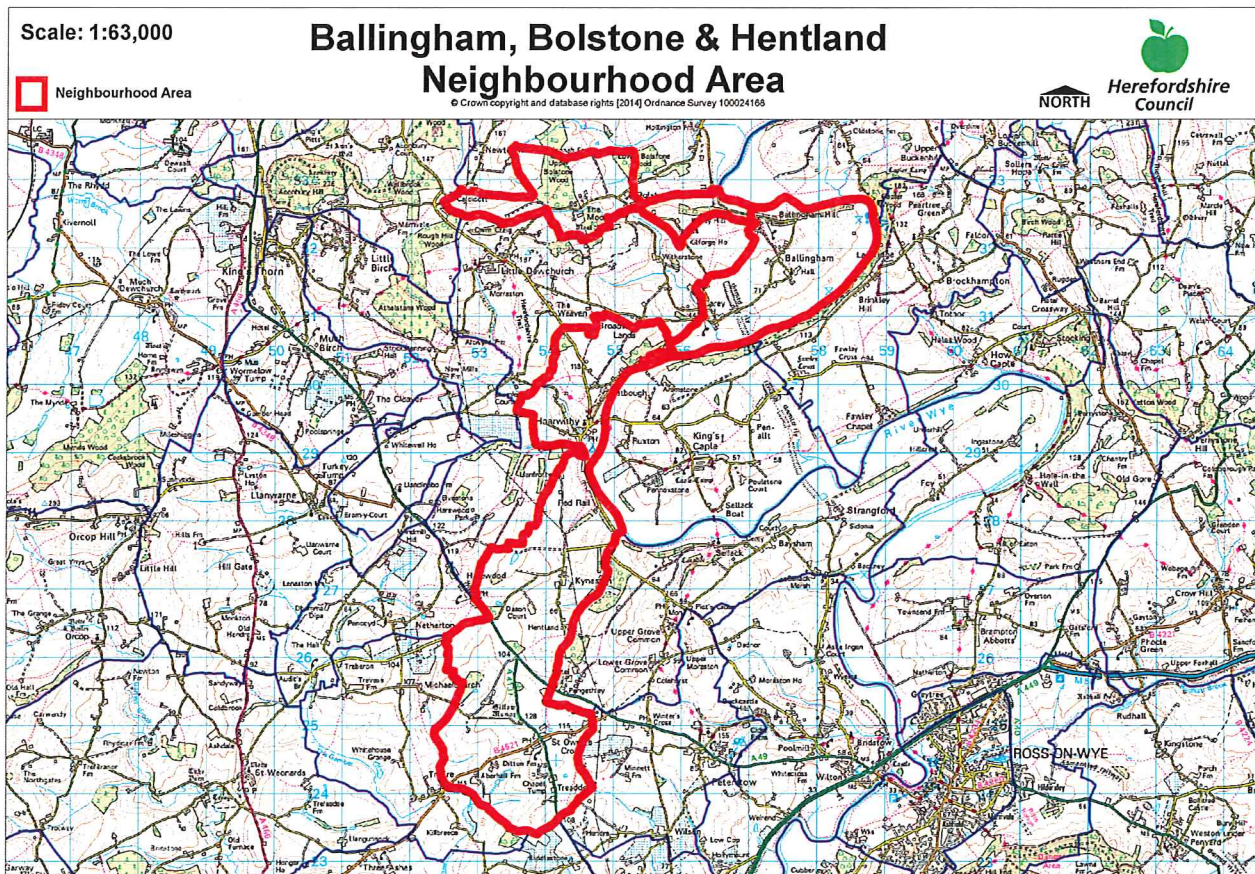

# NEIGHBOURHOOD PLANNING NOTICE

## The Neighbourhood Planning (General) Regulations 2012

Herefordshire Council has **APPROVED**, under Article 7 of the above Regulations the following Neighbourhood Area:-

Neighbourhood Area Name:

Relevant body is:

**Ballingham, Bolstone & Hentland**

**Ballingham, Bolstone & Hentland  
Group Parish Council**

The Neighbourhood Area is identified on the below map

.....

**ANDREW ASHCROFT**

**ASSISTANT DIRECTOR ECONOMY ENVIRONMENT AND CULTURAL SERVICES**