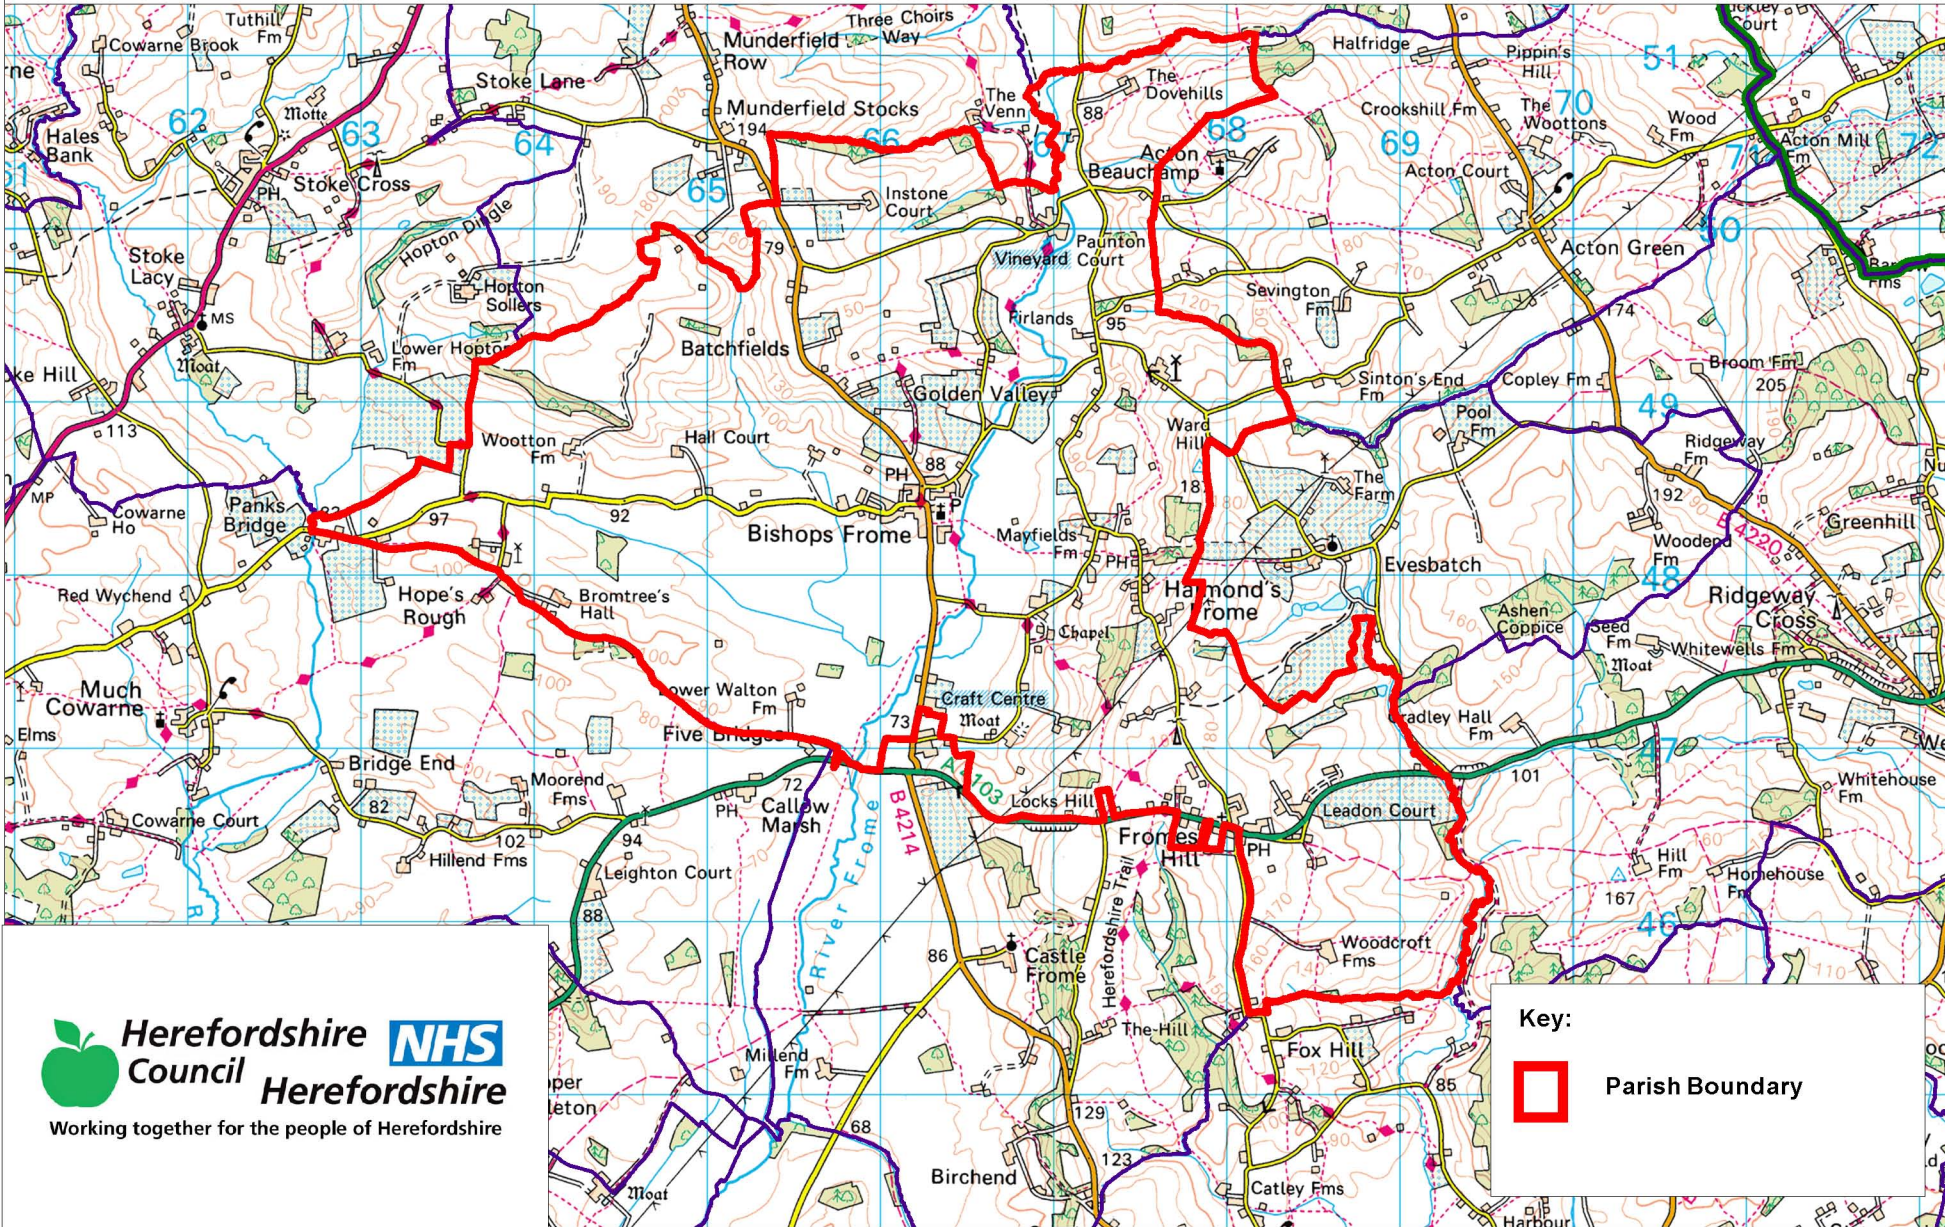

Bishops Frome Parish Area

© Crown copyright and database rights [2013] Ordnance Survey 100024168

Scale: 1:43,500

 **Herefordshire Council**  **Herefordshire**
Working together for the people of Herefordshire

Key:

 **Parish Boundary**