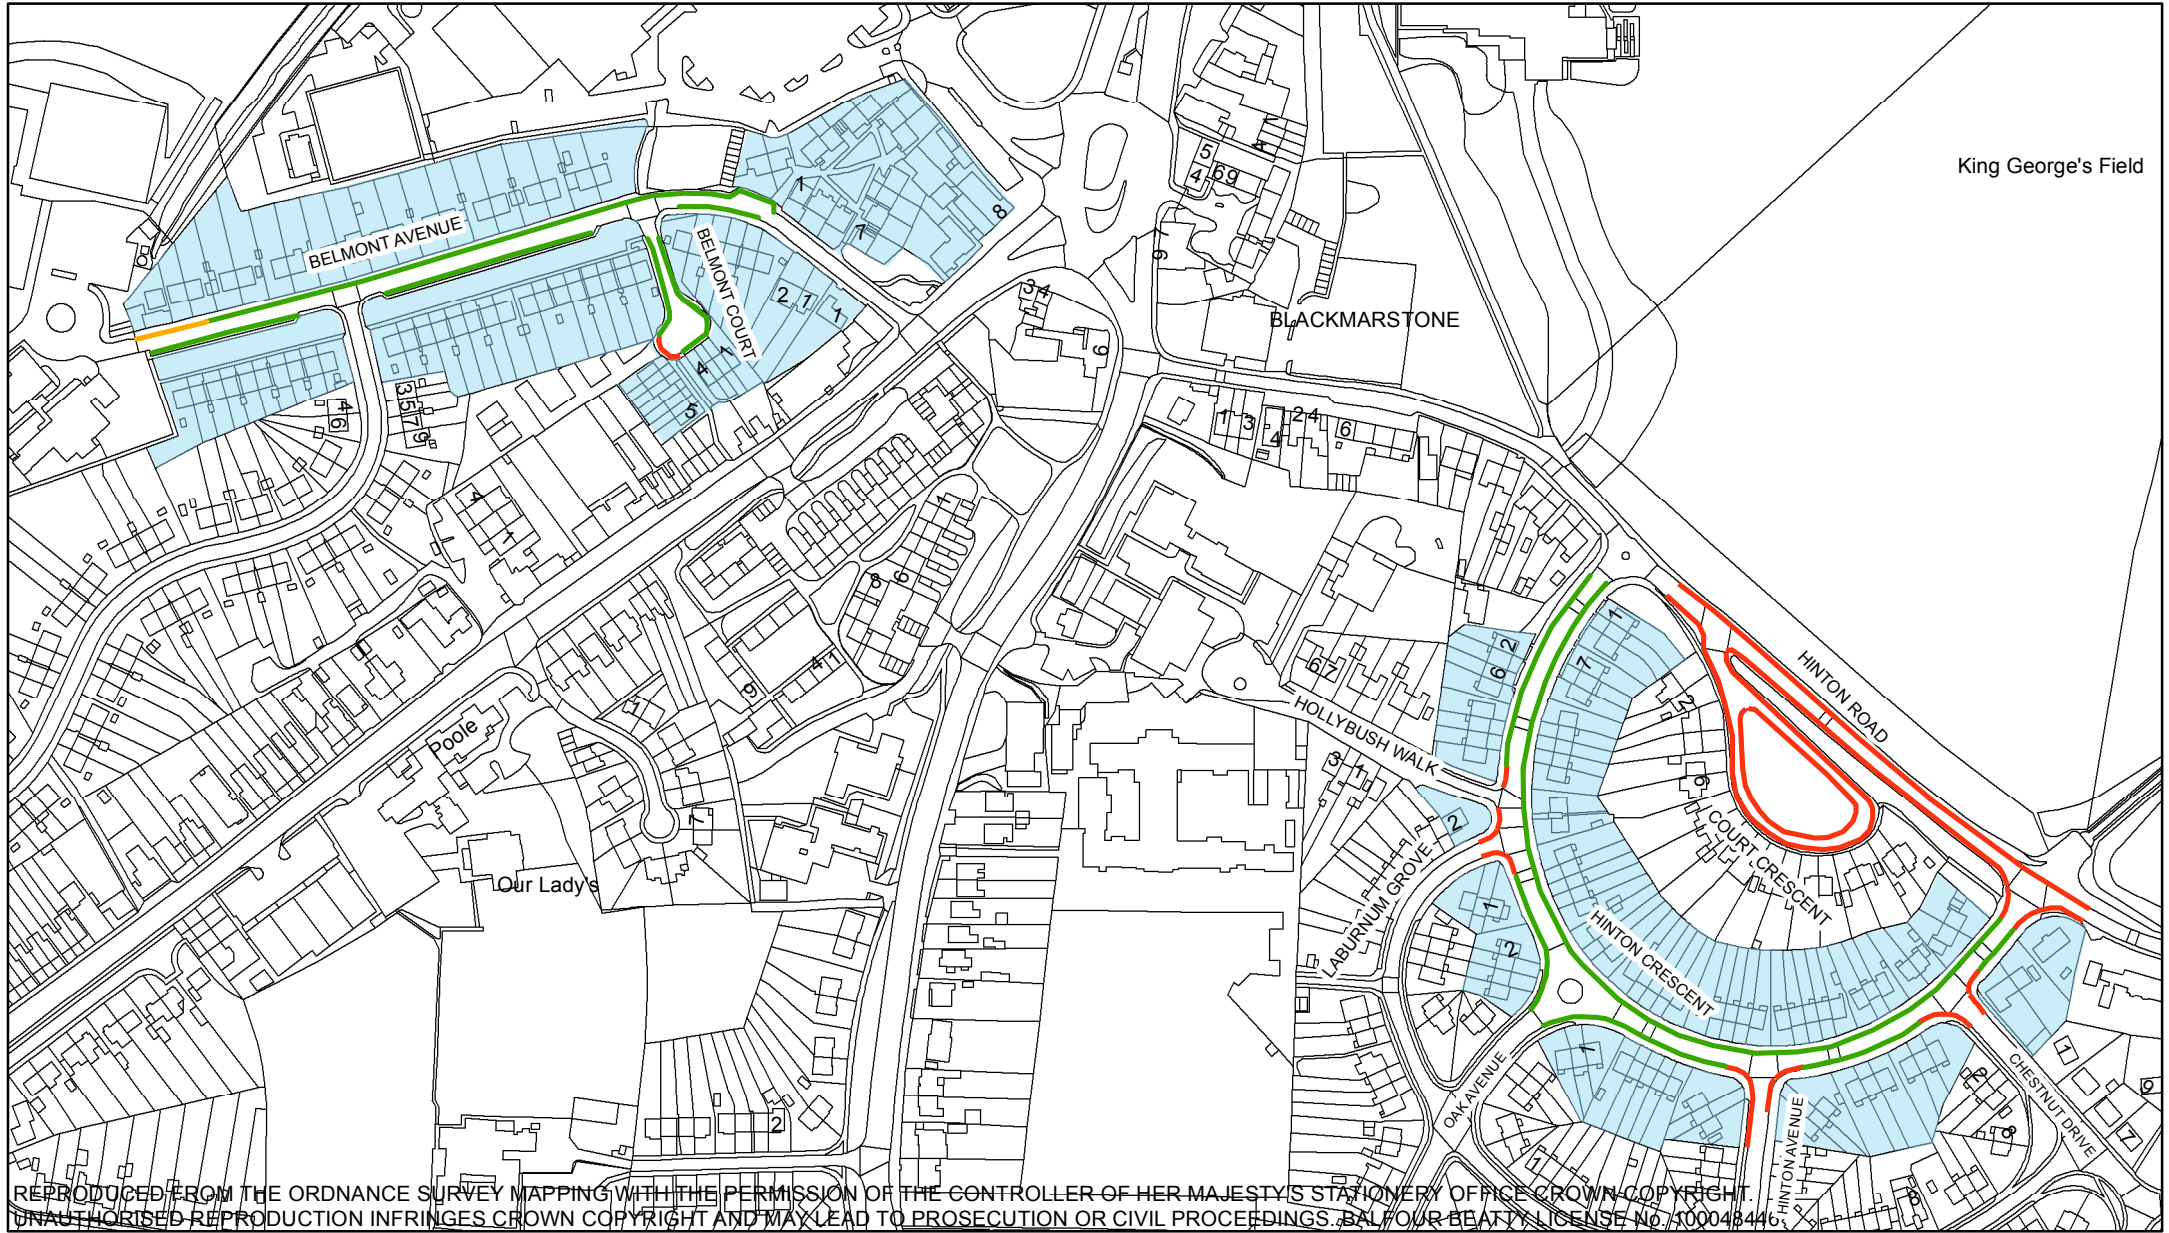

King George's Field

REPRODUCED FROM THE ORDNANCE SURVEY MAPPING WITH THE PERMISSION OF THE CONTROLLER OF HER MAJESTY'S STATIONERY OFFICE. CROWN COPYRIGHT. UNAUTHORISED REPRODUCTION INFRINGES CROWN COPYRIGHT AND MAY LEAD TO PROSECUTION OR CIVIL PROCEEDINGS. BALFOUR BEATTY LICENSE No. 100048446

- KEY**
- Proposed No Waiting at Any Time restrictions
 - Proposed 1 Hour Limited Waiting except Permit Holders parking (signed only), 9am to 8pm, all days, restrictions (new Zone J), No return within 2 Hours
 - Proposed formalisation of School Keep Clear marking 8am to 4.30pm Monday to Friday
 - Proposed new Zone J

Hereford Residents Parking - Hinton and Hunderton (South)