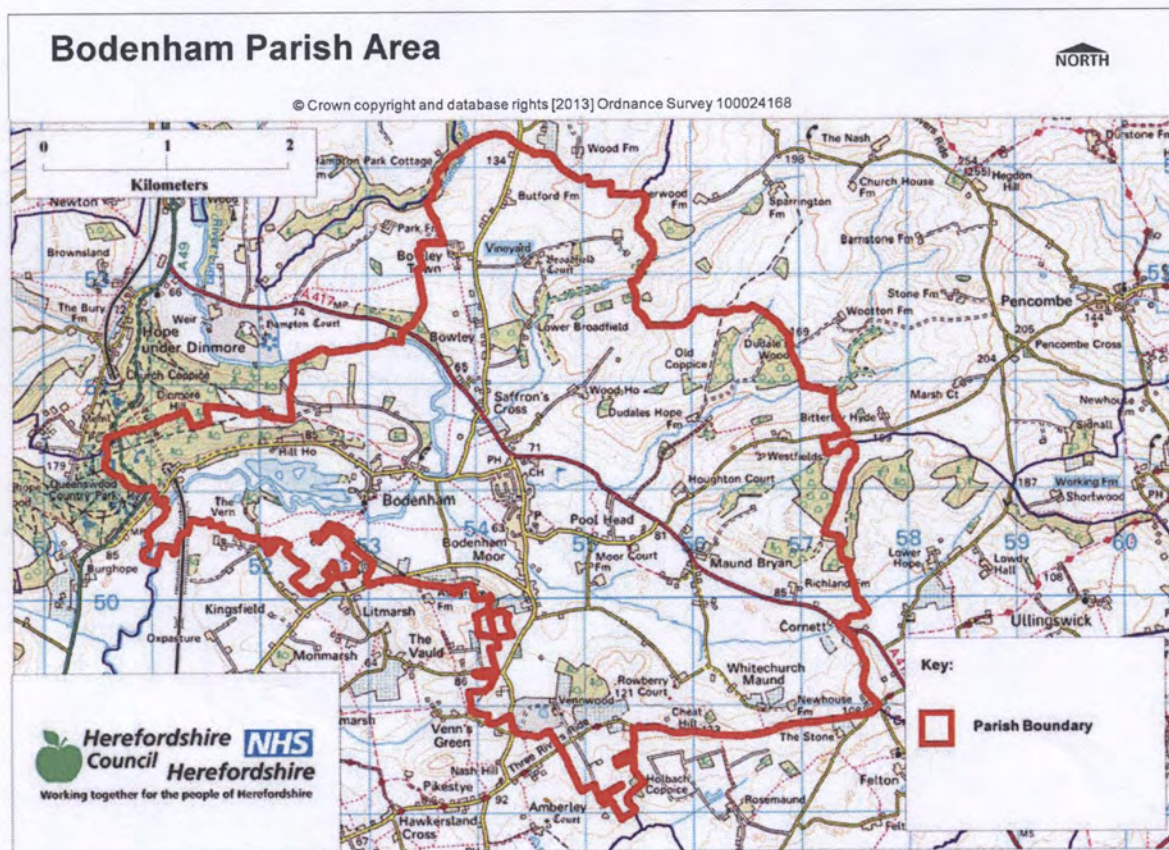

NEIGHBOURHOOD PLANNING NOTICE

The Neighbourhood Planning (General) Regulations 2012

Herefordshire Council has **APPROVED**, under Article 7 of the above Regulations the following Neighbourhood Area:-

Neighbourhood Area Name:

Relevant body is:

Bodenham Group

Bodenham Parish Council

The Neighbourhood Area is identified on the below map

ANDREW ASHCROFT

ASSISTANT DIRECTOR ECONOMY ENVIRONMENT AND CULTURAL SERVICES

Date: 22nd April 2013