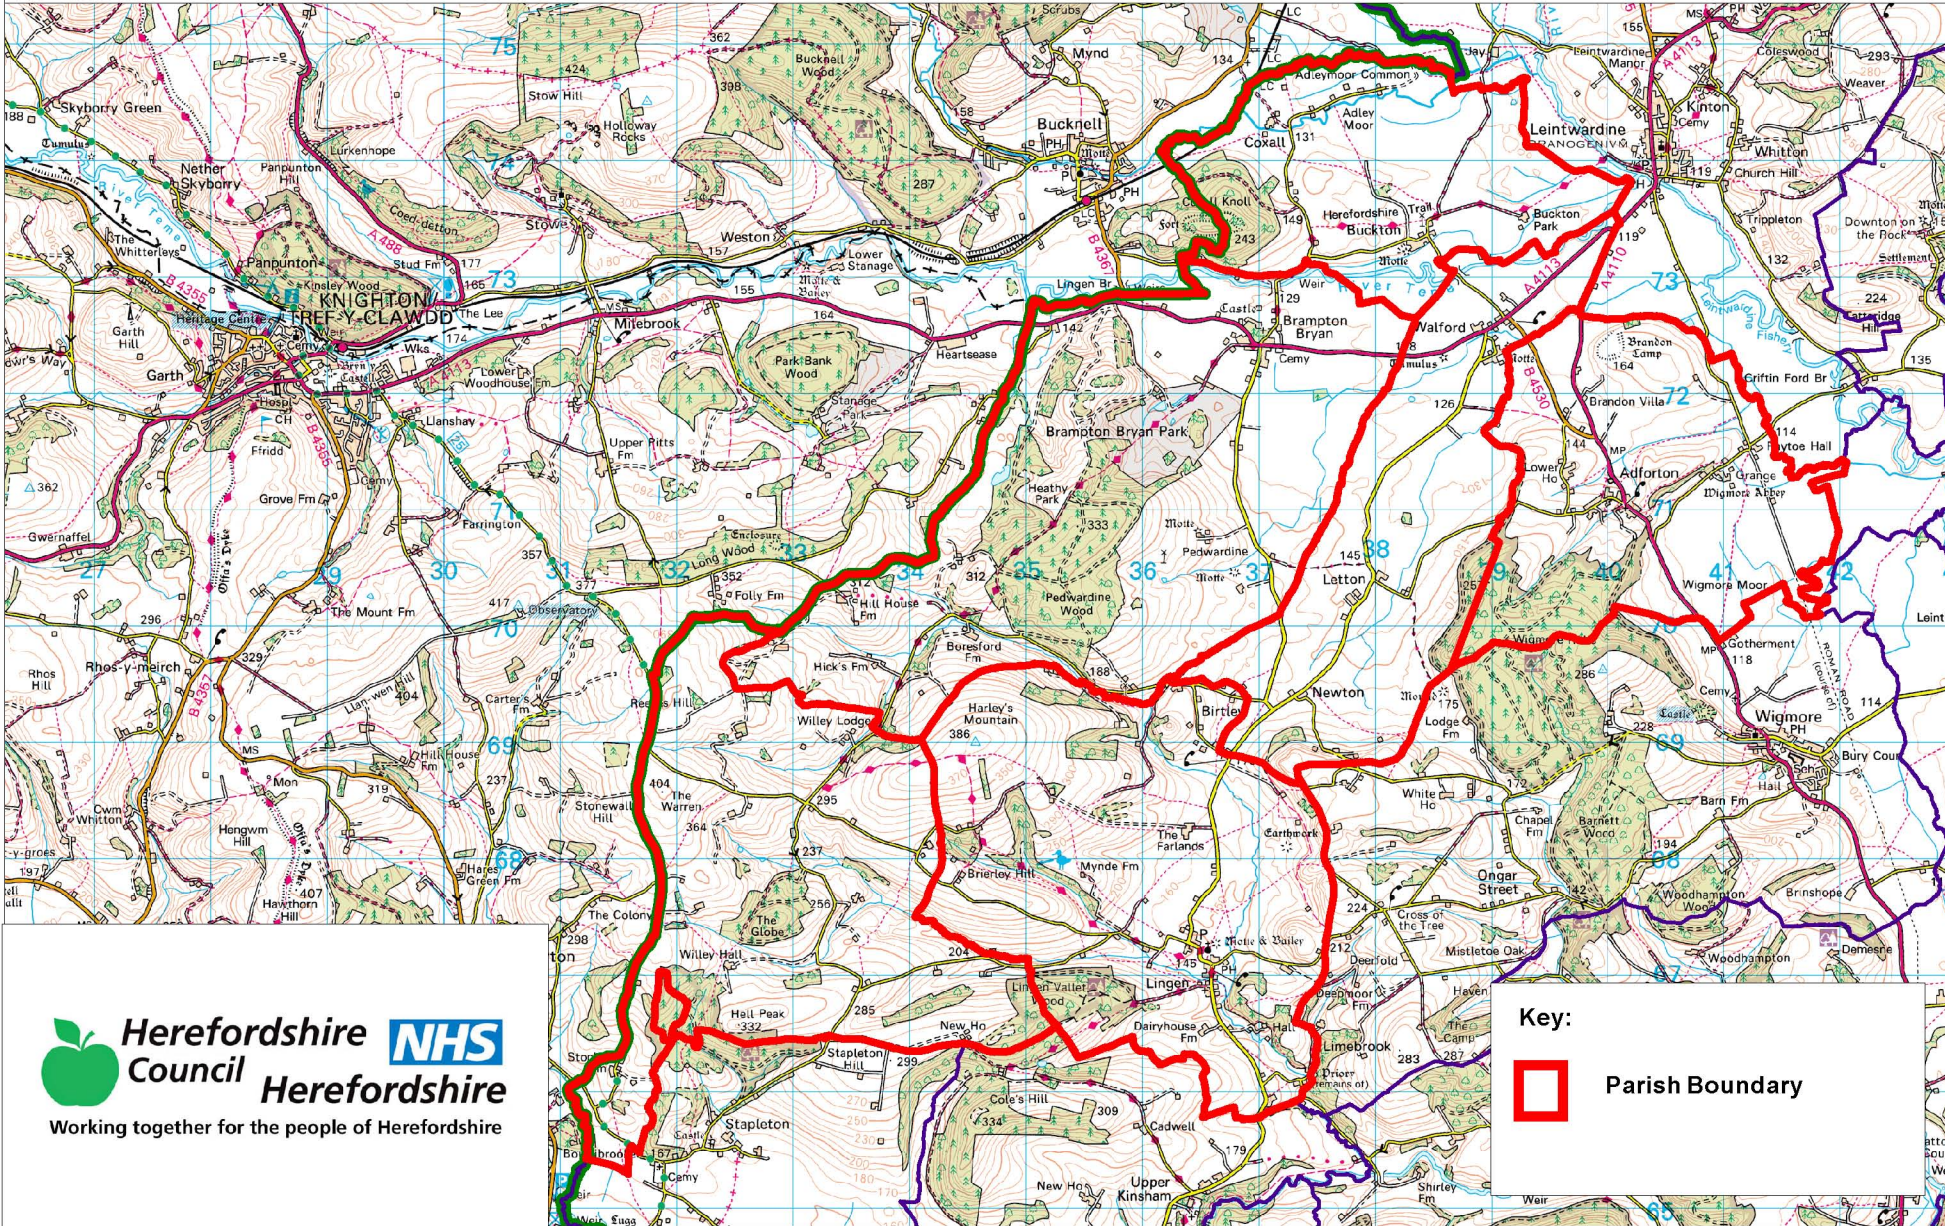

# Border Group Parish Area

© Crown copyright and database rights [2013] Ordnance Survey 100024168

Scale: 1:65,000

 **Herefordshire Council**  **Herefordshire**  
Working together for the people of Herefordshire

**Key:**

 **Parish Boundary**