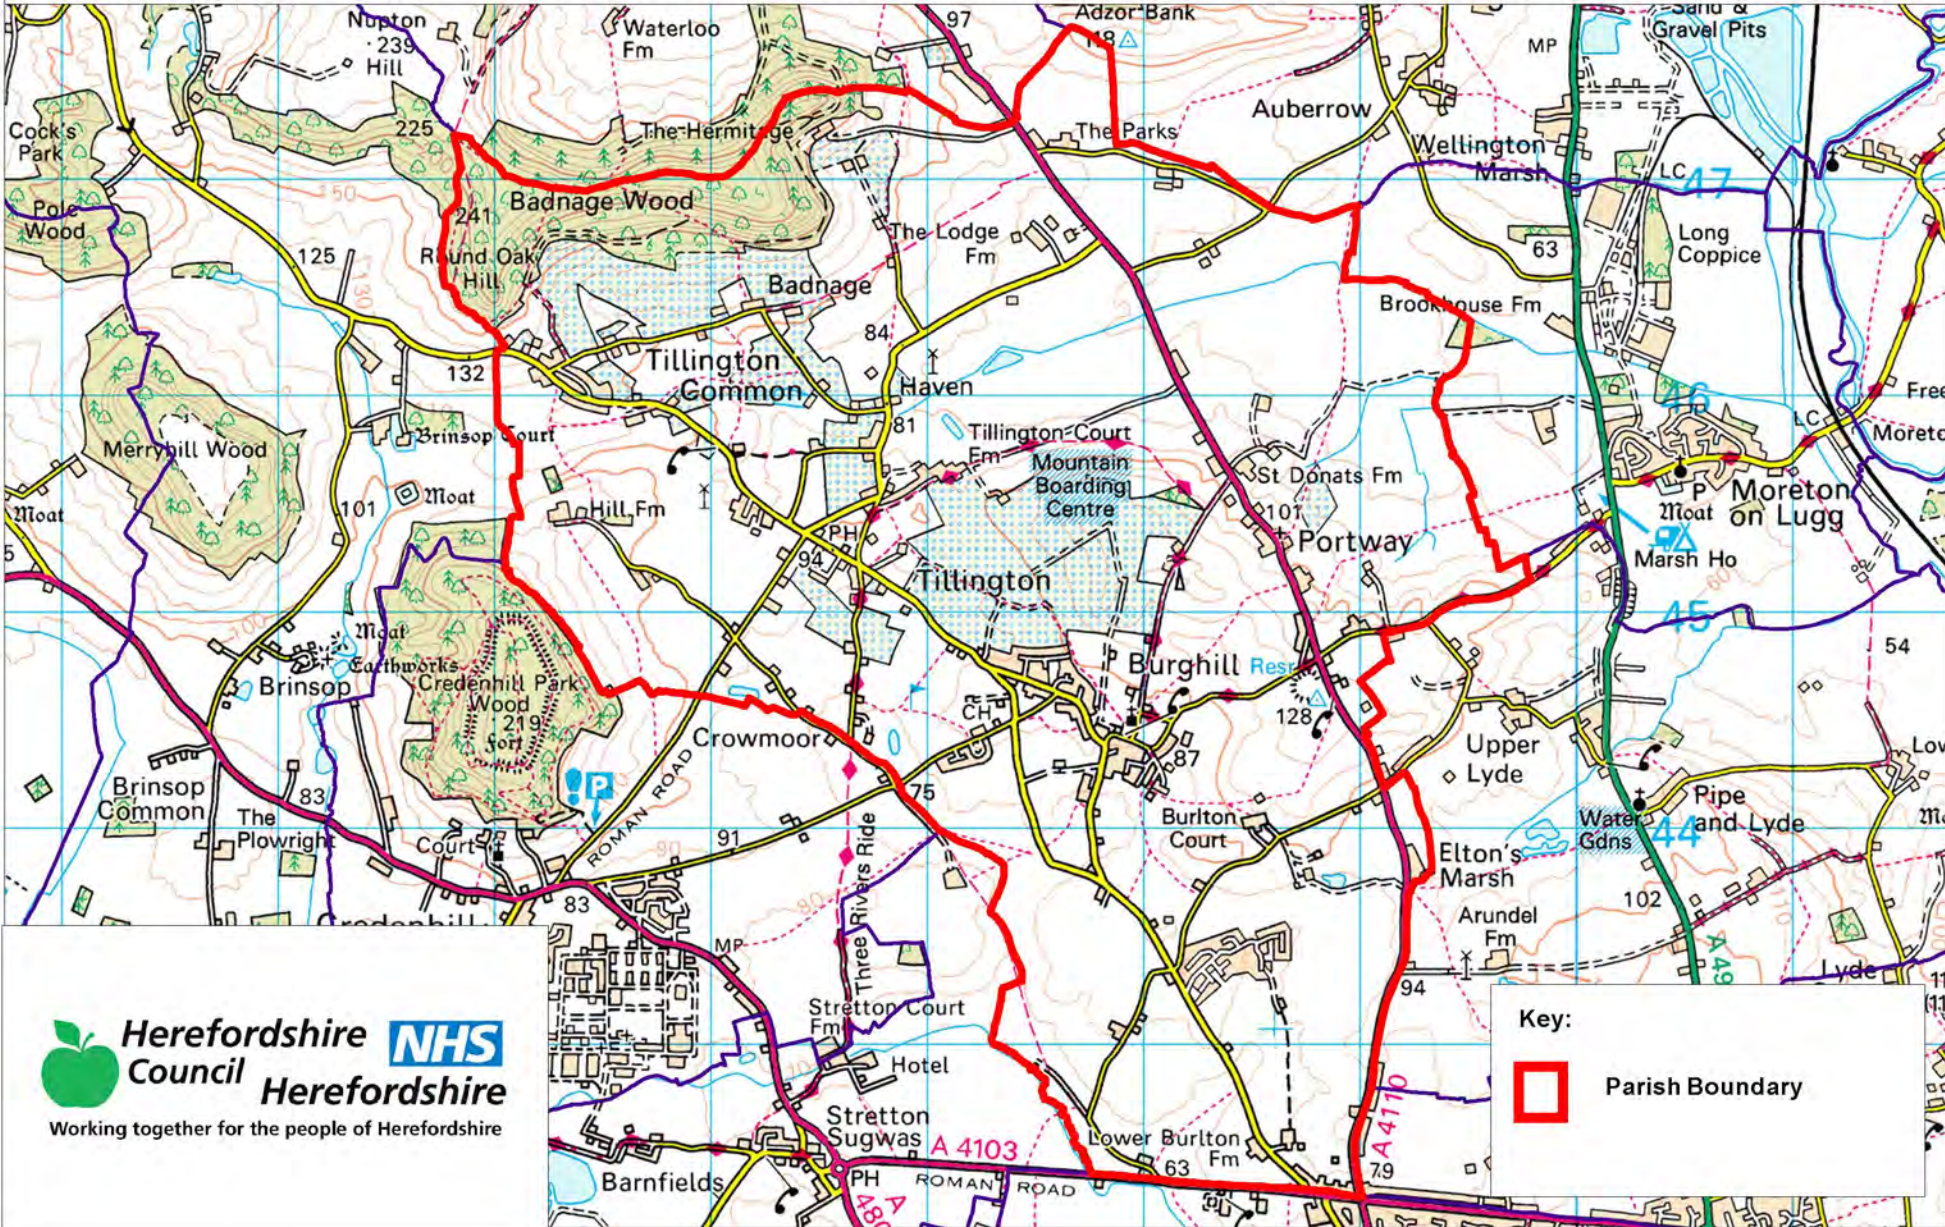

# Burghill Parish Area

© Crown copyright and database rights [2013] Ordnance Survey 100024168

Scale: 1:35,000

 **Herefordshire Council**  **Herefordshire**  
Working together for the people of Herefordshire

Key:

 Parish Boundary