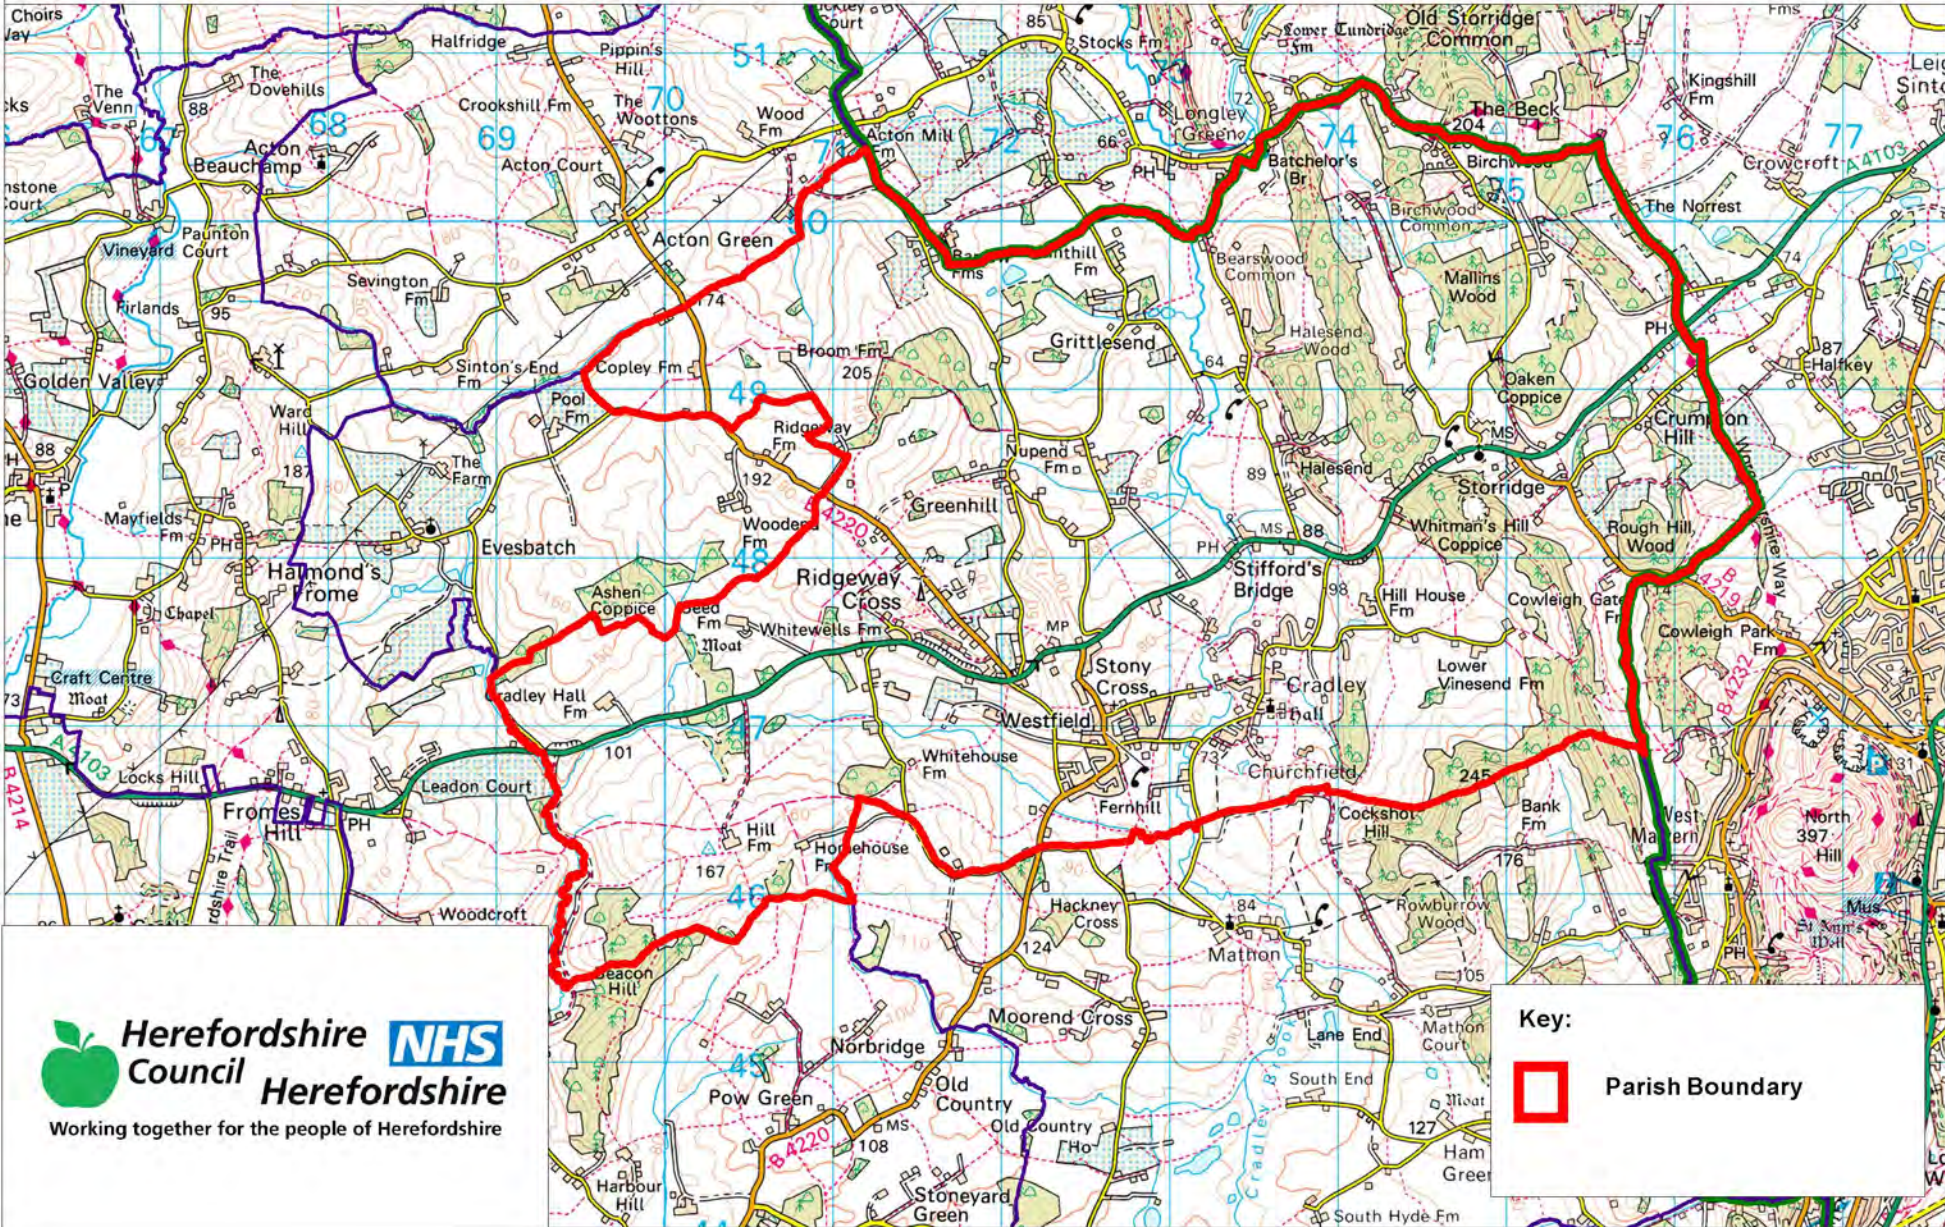

Cradley Parish Area

© Crown copyright and database rights [2013] Ordnance Survey 100024168

Scale: 1:45,000

 **Herefordshire NHS Council**
Working together for the people of Herefordshire

Key:

 **Parish Boundary**