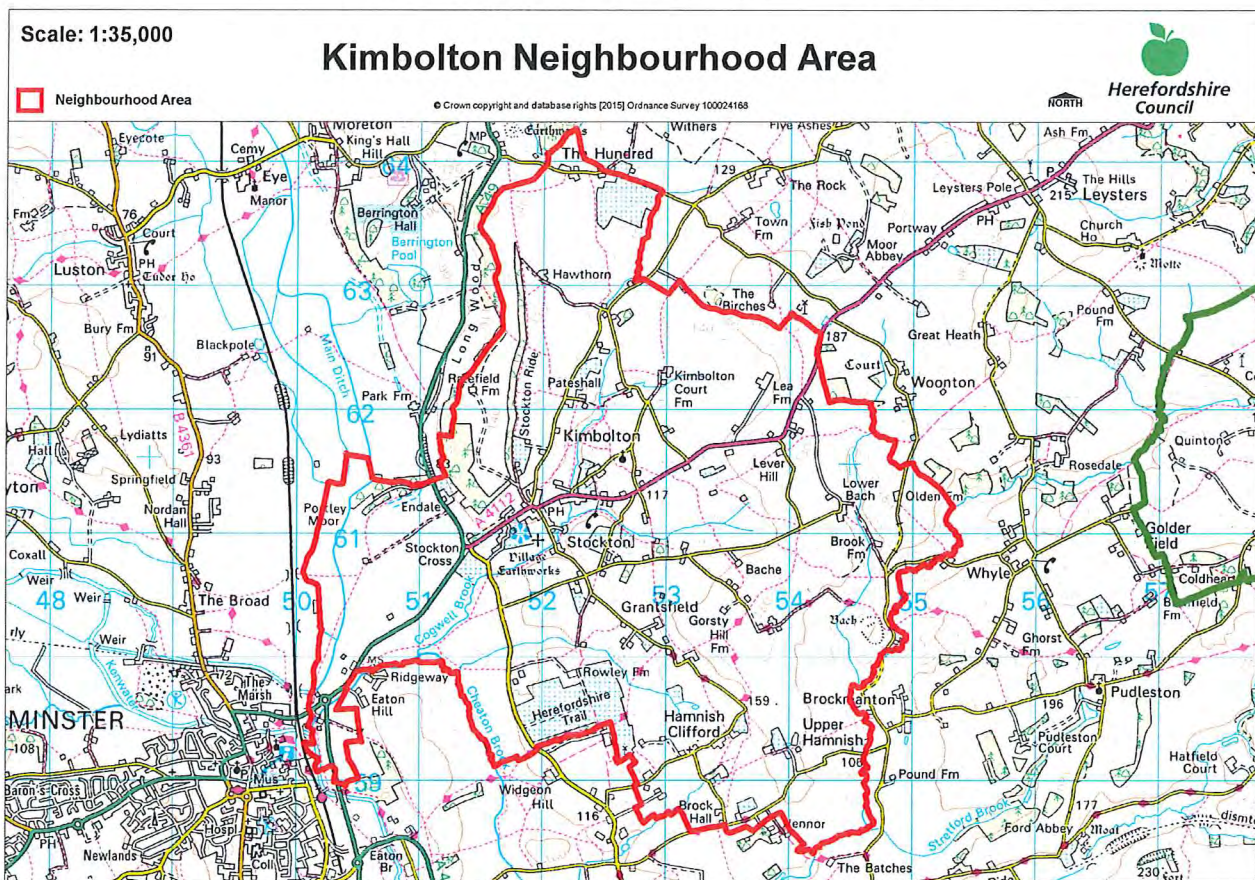

NEIGHBOURHOOD PLANNING NOTICE

The Neighbourhood Planning (General) Regulations 2012

Herefordshire Council has **APPROVED**, under Article 7 of the above Regulations the following Neighbourhood Area:-

Neighbourhood Area Name:

Relevant body is:

Kimbolton Neighbourhood Area

Kimbolton Parish Council

The Neighbourhood Area is identified on the below map

.....

ANDREW ASHCROFT

ASSISTANT DIRECTOR ECONOMIC, ENVIRONMENTAL AND CULTURAL SERVICES