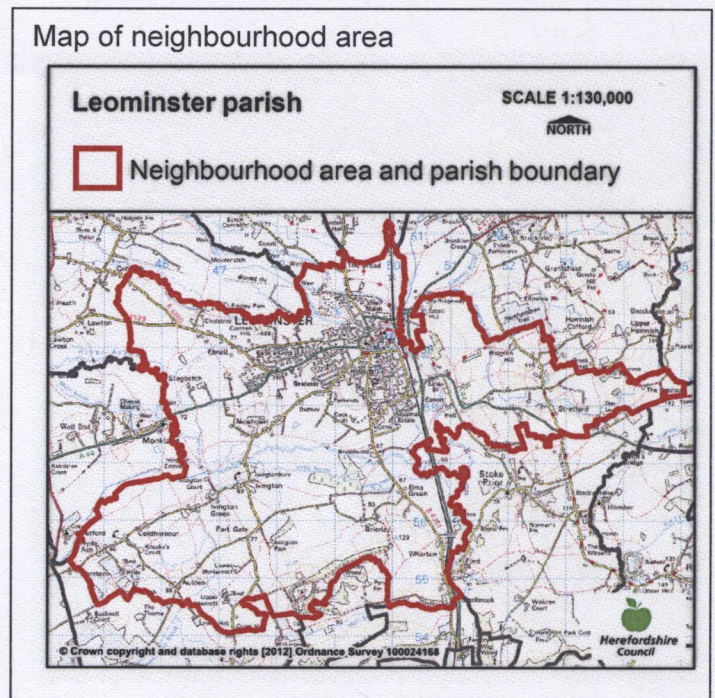

NEIGHBOURHOOD PLANNING NOTICE

The Neighbourhood Planning (General) Regulations 2012

Herefordshire Council has **APPROVED**, under Article 7 of the above Regulations the following neighbourhood area:-

Neighbourhood Area Name:

Leominster

Relevant body is:

Leominster Town Council

The neighbourhood area is identified on the attached map

Map of neighbourhood area

ANDREW ASHCROFT

ASSISTANT DIRECTOR ECONOMY ENVIRONMENT AND CULTURAL SERVICES