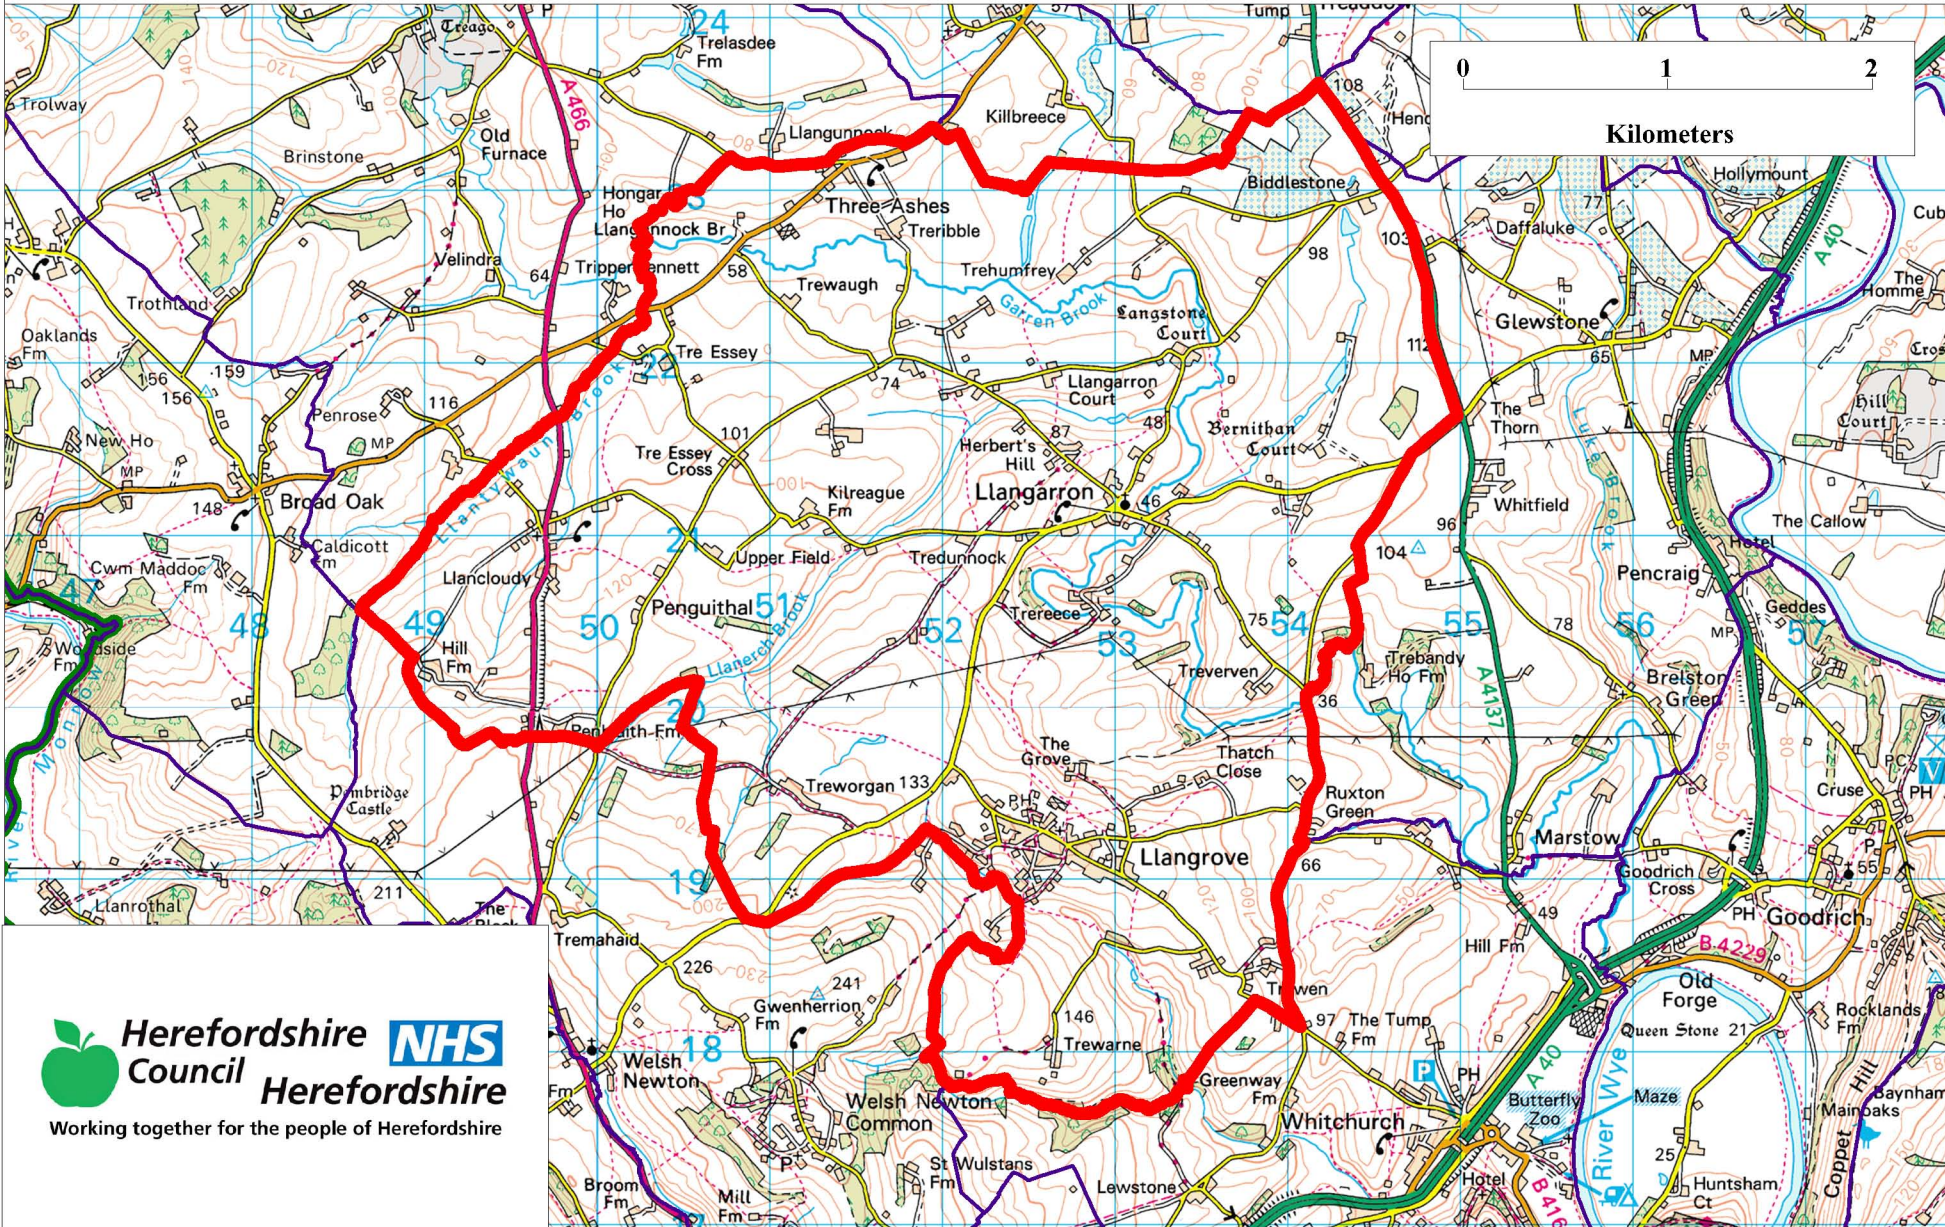

Llangarron Neighbourhood Area

© Crown copyright and database rights [2012] Ordnance Survey 100024168

 **Herefordshire Council NHS Herefordshire**
Working together for the people of Herefordshire