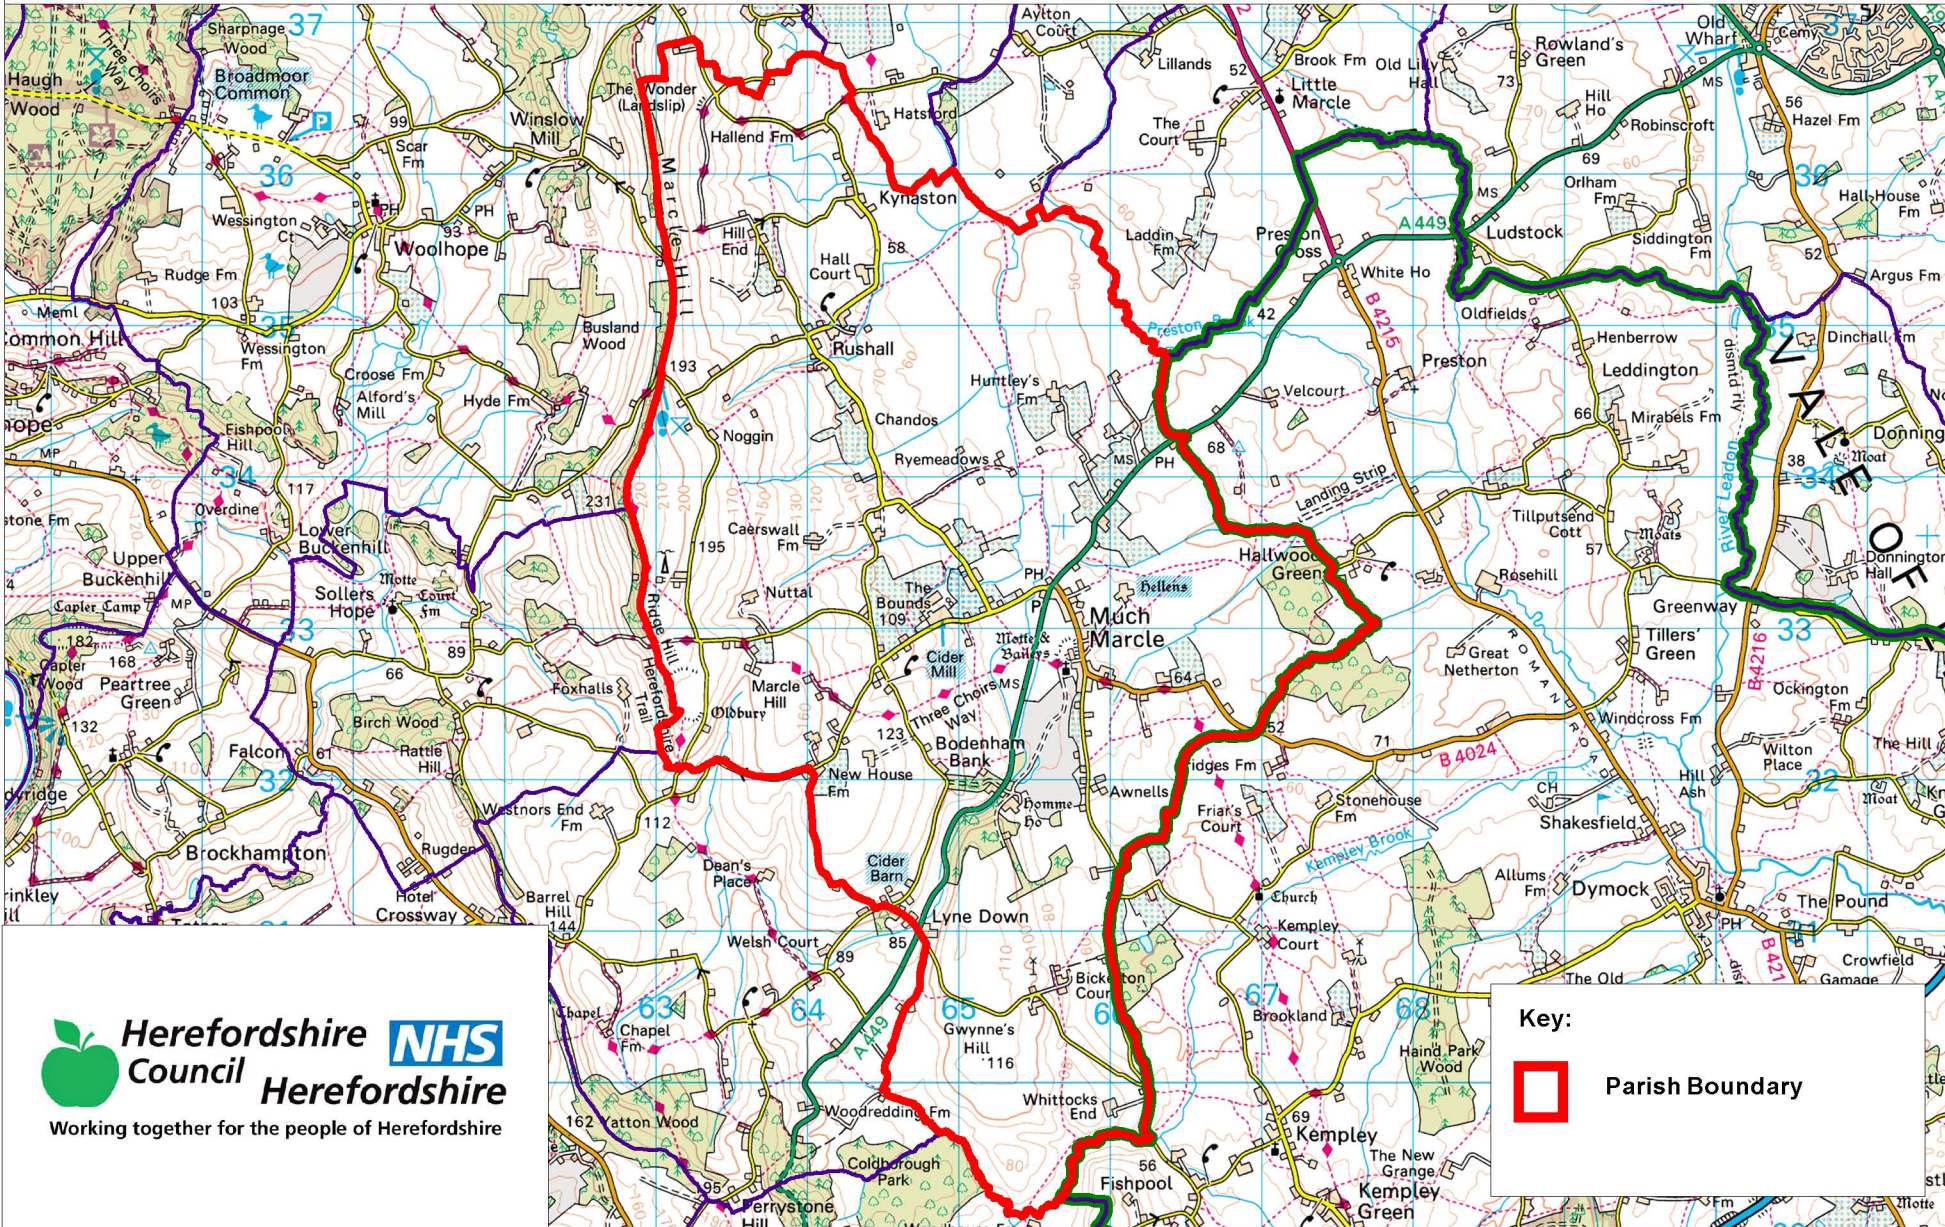

# Much Marcle Parish Area

© Crown copyright and database rights [2013] Ordnance Survey 100024168

Scale: 1:50,000

 **Herefordshire Council**  **Herefordshire**  
Working together for the people of Herefordshire