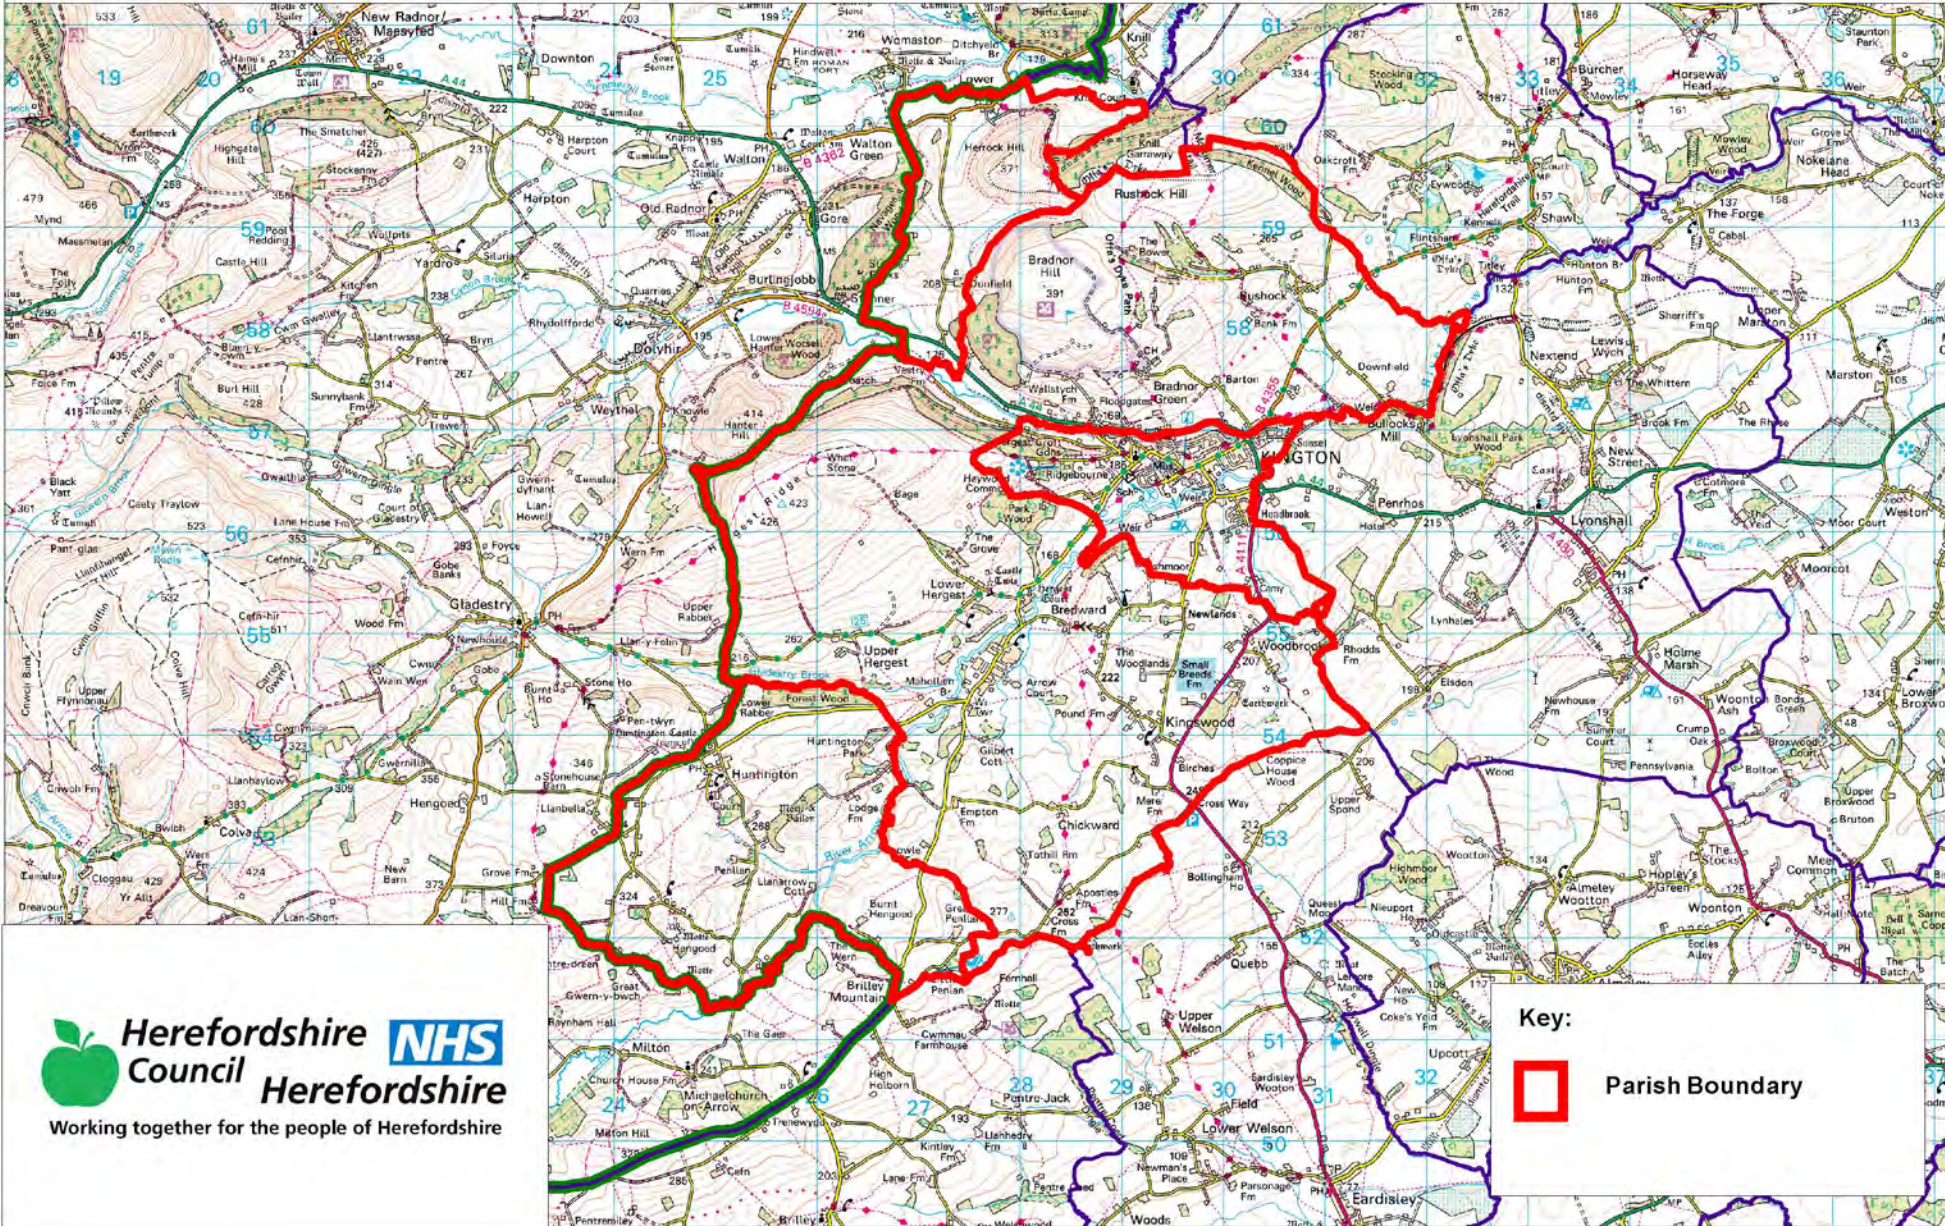

Kington, Kington Rural & Huntington Parish Area

© Crown copyright and database rights [2013] Ordnance Survey 100024168

Scale: 1:74,500

 **Herefordshire Council**  **Herefordshire**
Working together for the people of Herefordshire