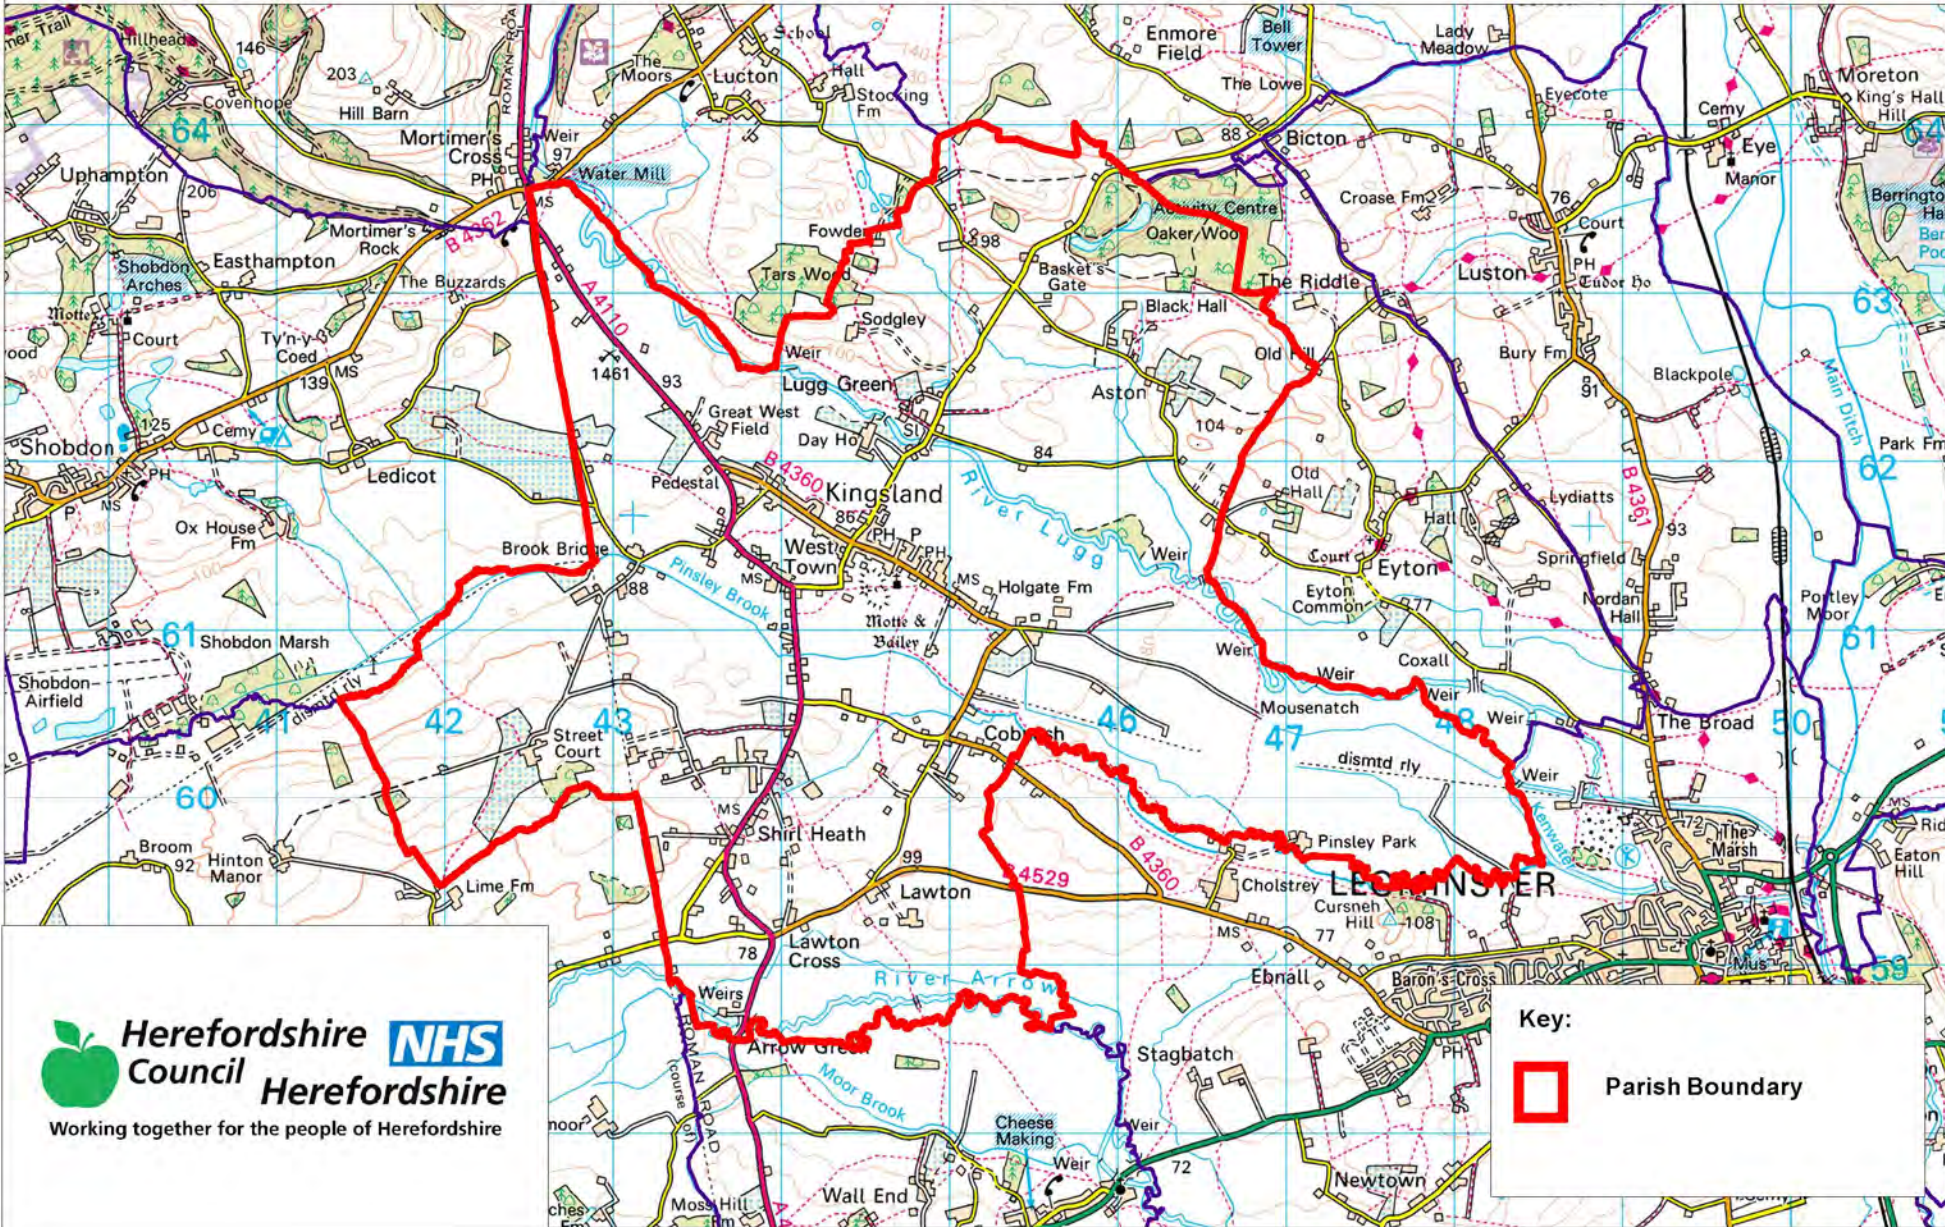

Kingsland Parish Area

NORTH

© Crown copyright and database rights [2013] Ordnance Survey 100024168

Scale: 1:45,000

Herefordshire NHS
Working together for the people of Herefordshire

Key:

 Parish Boundary