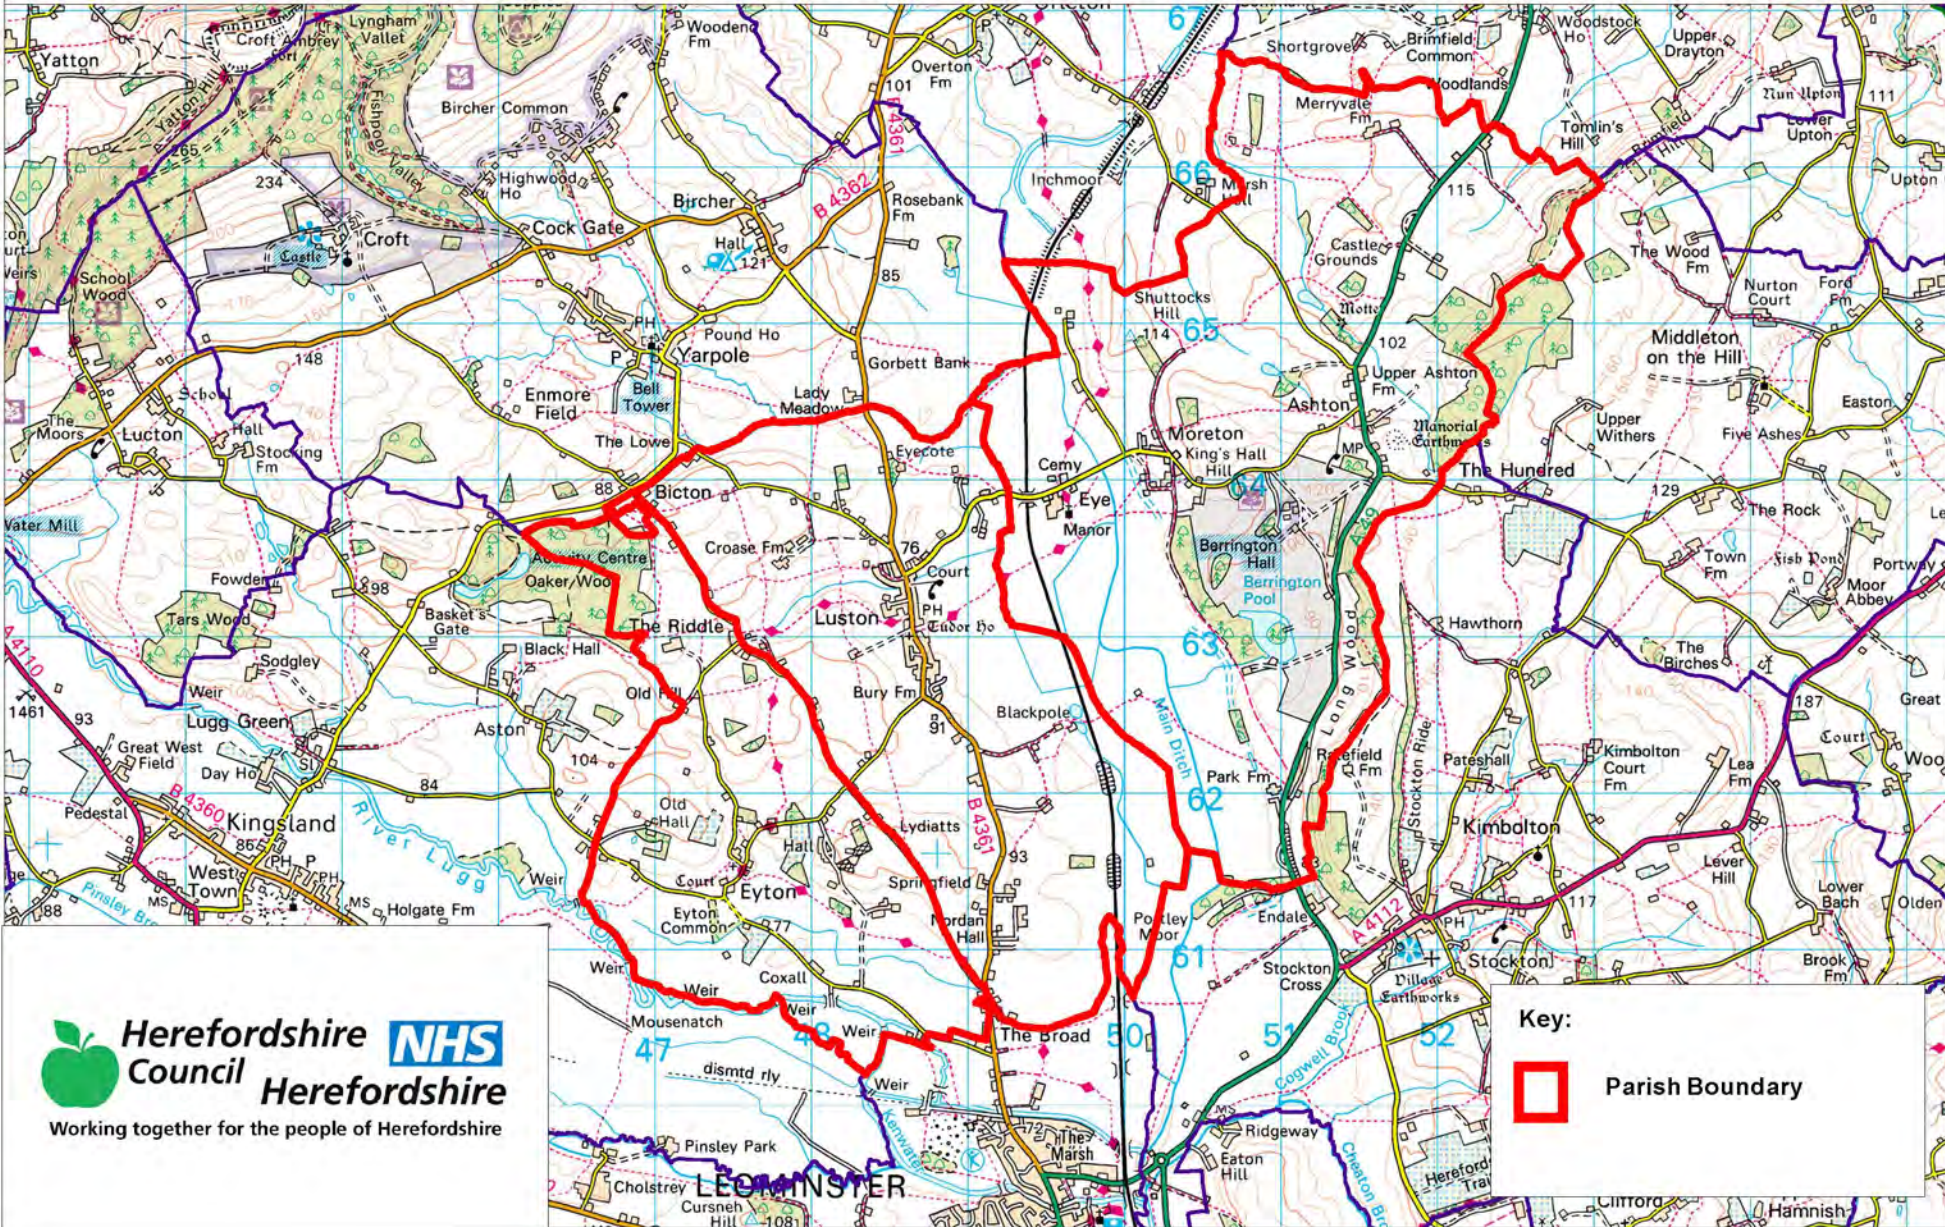

Luston Group Parish Area

© Crown copyright and database rights [2013] Ordnance Survey 100024168

Scale: 1:45,000

 **Herefordshire Council** **NHS** **Herefordshire**
Working together for the people of Herefordshire

Key:

 Parish Boundary