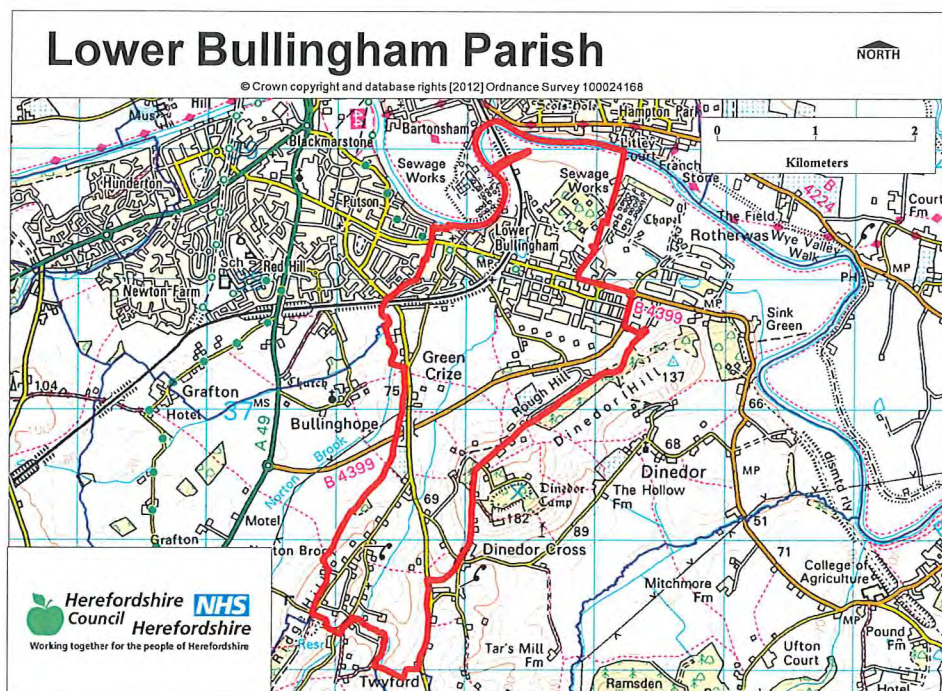

NEIGHBOURHOOD PLANNING NOTICE

The Neighbourhood Planning (General) Regulations 2012

Herefordshire Council has **MADE** under Article 19 of the above Regulations the **Lower Bullingham Neighbourhood Plan**. This plan now forms part of the Development Plan for Herefordshire.

This plan can be viewed at;

- www.herefordshire.gov.uk/neighbourhoodplanning
- Hereford Centre – Franklin House
- Hereford Library

The Neighbourhood Plan covers the area identified on the map below

RICHARD GABB