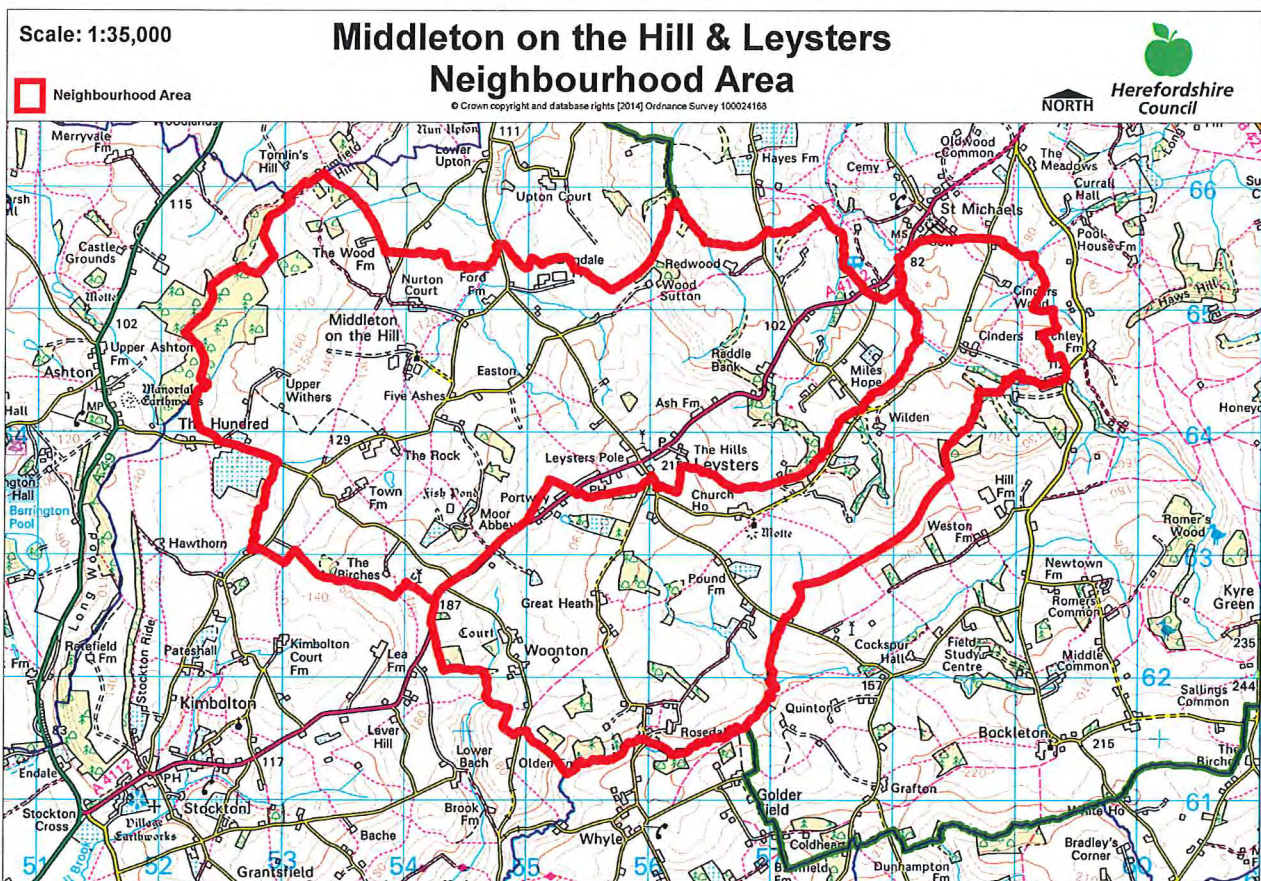

NEIGHBOURHOOD PLANNING NOTICE

The Neighbourhood Planning (General) Regulations 2012

Herefordshire Council has **APPROVED**, under Article 7 of the above Regulations the following Neighbourhood Area:-

Neighbourhood Area Name:

Relevant body is:

**Middleton on the Hill and Leysters
Neighbourhood Area**

**Middleton on the Hill & Leysters
Group Parish Council**

The Neighbourhood Area is identified on the below map

ANDREW ASHCROFT

ASSISTANT DIRECTOR ECONOMY ENVIRONMENT AND CULTURAL SERVICES