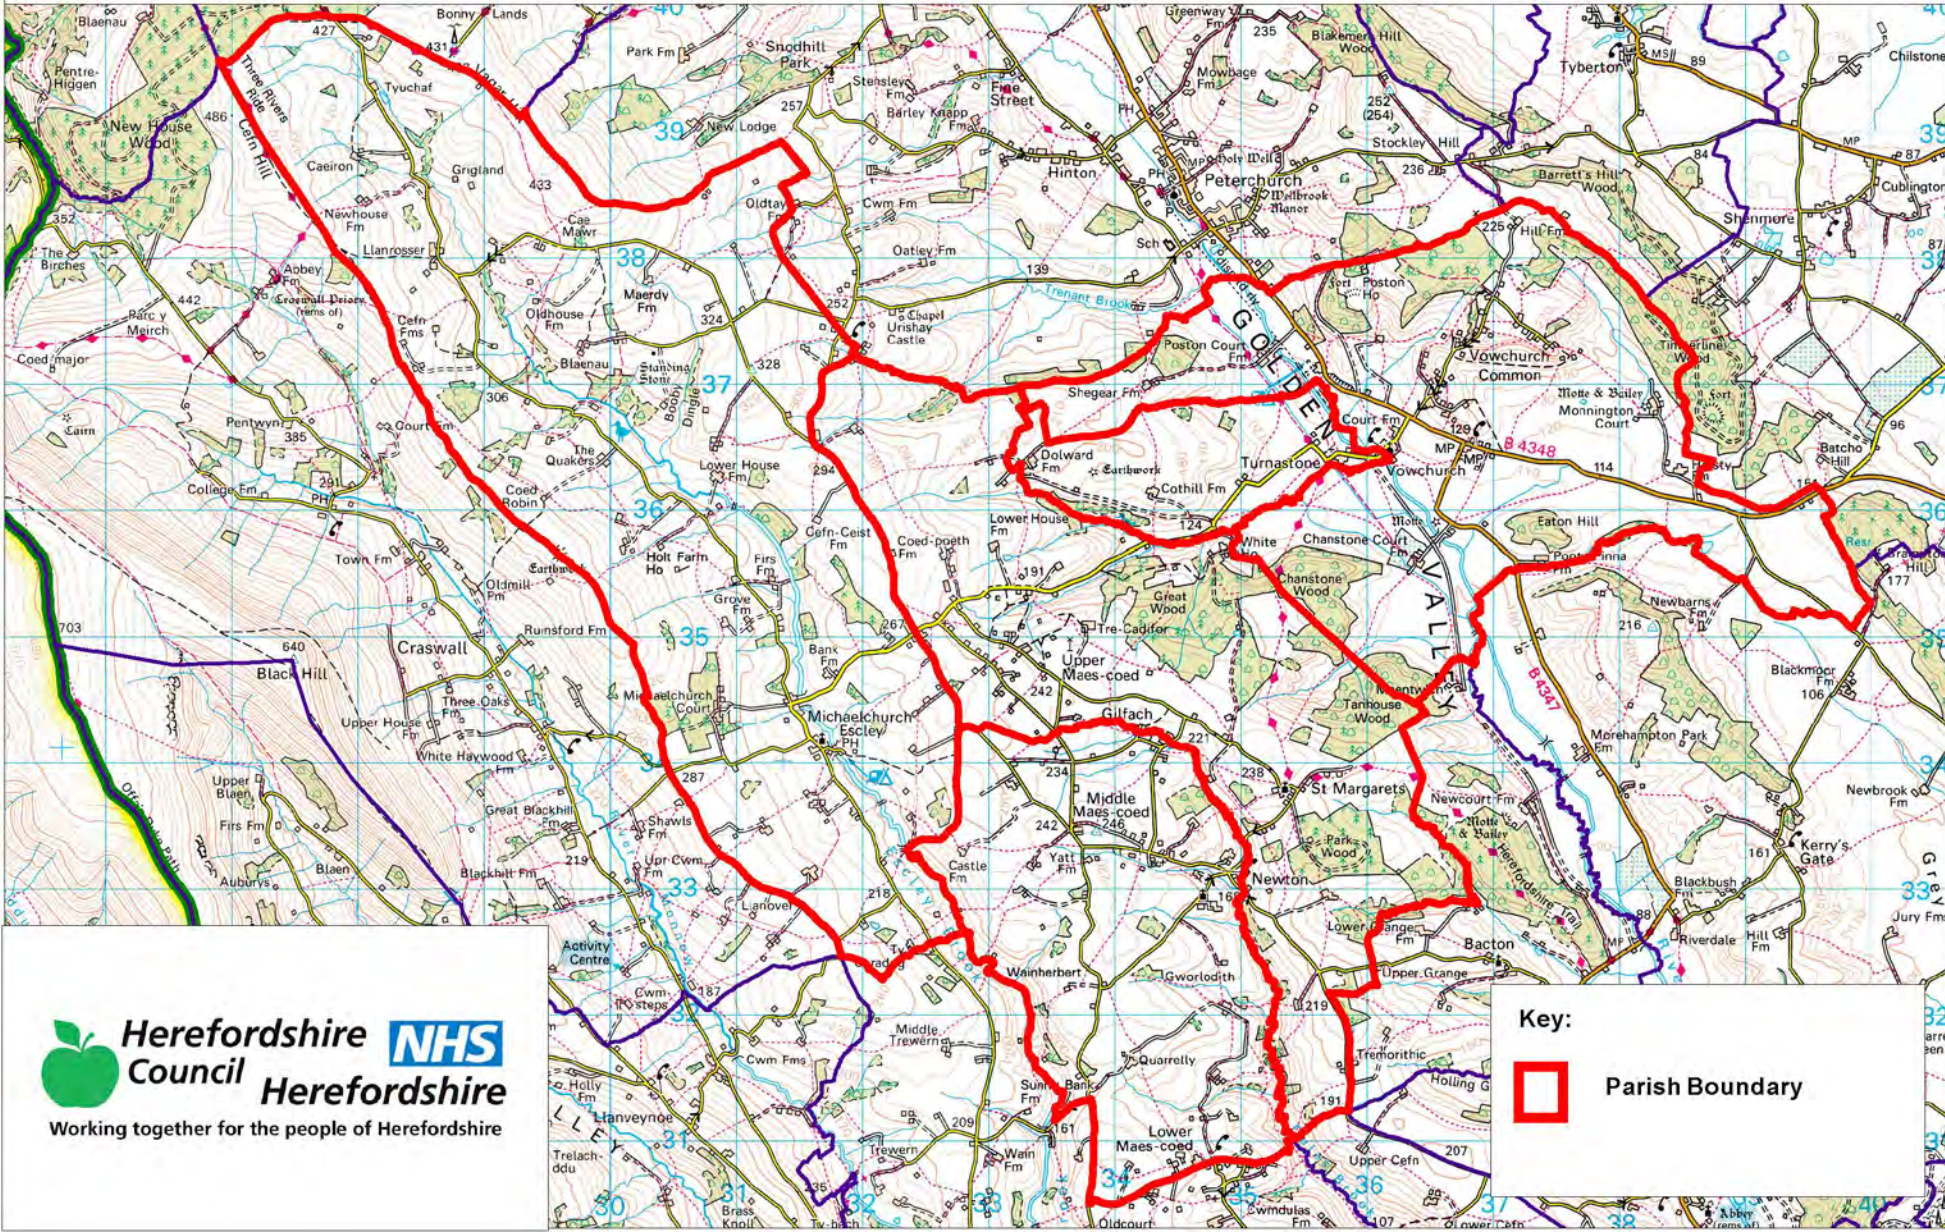

Vowchurch Group Parish Area

© Crown copyright and database rights [2013] Ordnance Survey 100024168

Scale: 1:60,000

 **Herefordshire Council** **NHS** **Herefordshire**
Working together for the people of Herefordshire

Key:

 **Parish Boundary**