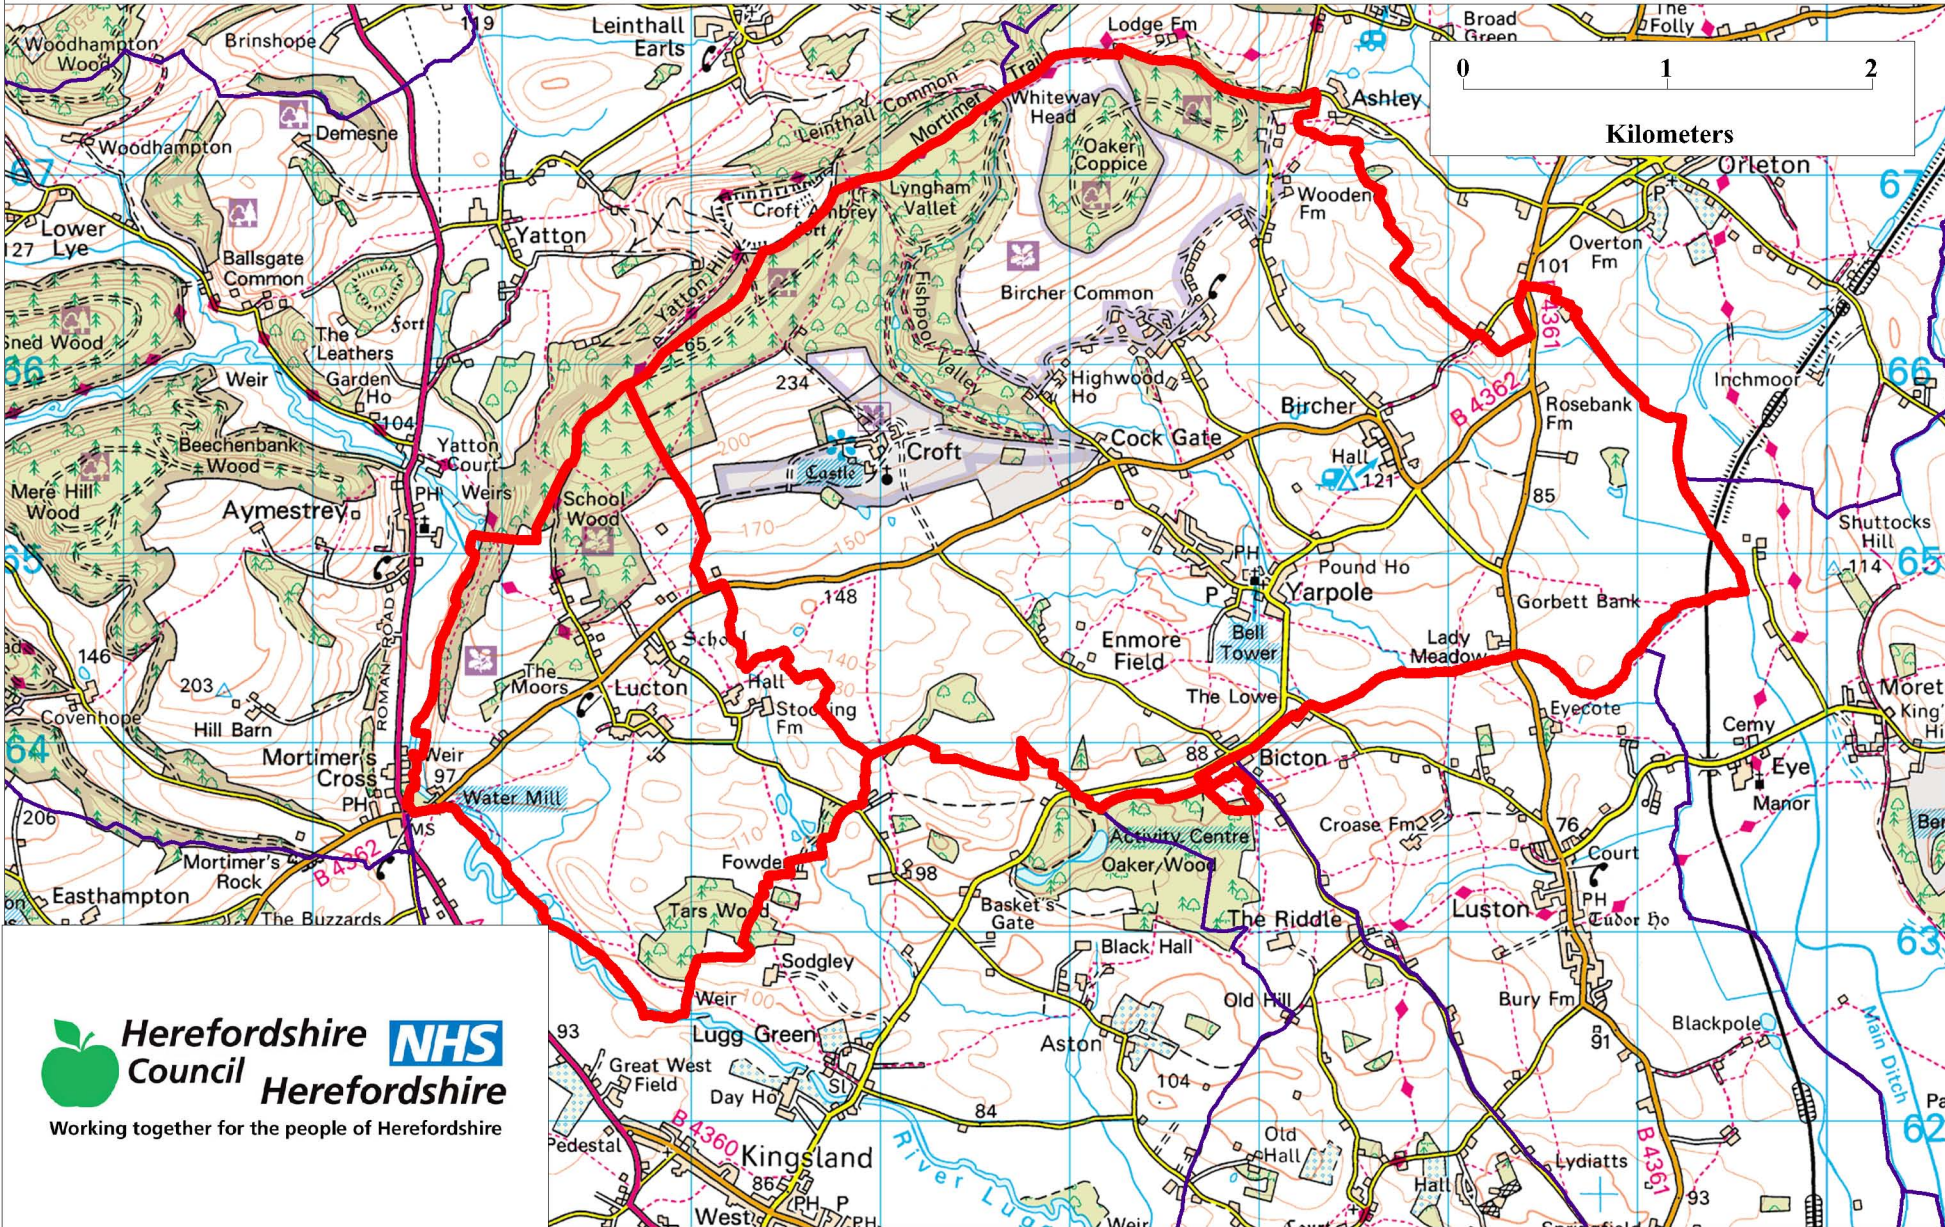

# Yarpole Group Parish

© Crown copyright and database rights [2012] Ordnance Survey 100024168

 **Herefordshire**   
**Council** **Herefordshire**  
Working together for the people of Herefordshire