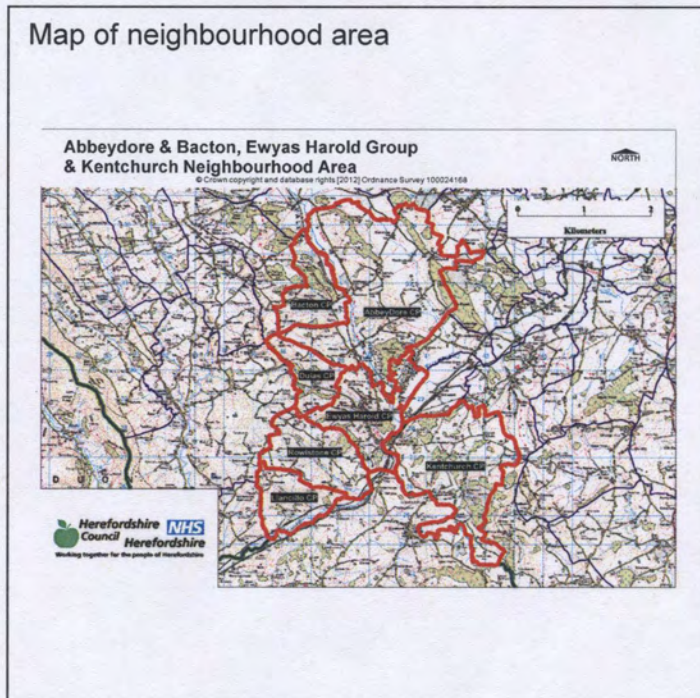

NEIGHBOURHOOD PLANNING NOTICE

The Neighbourhood Planning (General) Regulations 2012

Herefordshire Council has **APPROVED**, under Article 7 of the above Regulations the following neighbourhood area:-

Neighbourhood Area Name:

**Abbeydore & Bacton, Ewyas Harold
and Kentchurch Neighbourhood
Plan**

Relevant body (jointly) is:

**Abbeydore and Bacton Parish
Council
Ewyas Harold Group Parish Council
and
Kentchurch Parish Council**

The neighbourhood area is
identified on the attached map

Map of neighbourhood area

ANDREW ASHCROFT
ASSISTANT DIRECTOR ECONOMY ENVIRONMENT AND CULTURAL SERVICES

Date: 28th November 2012