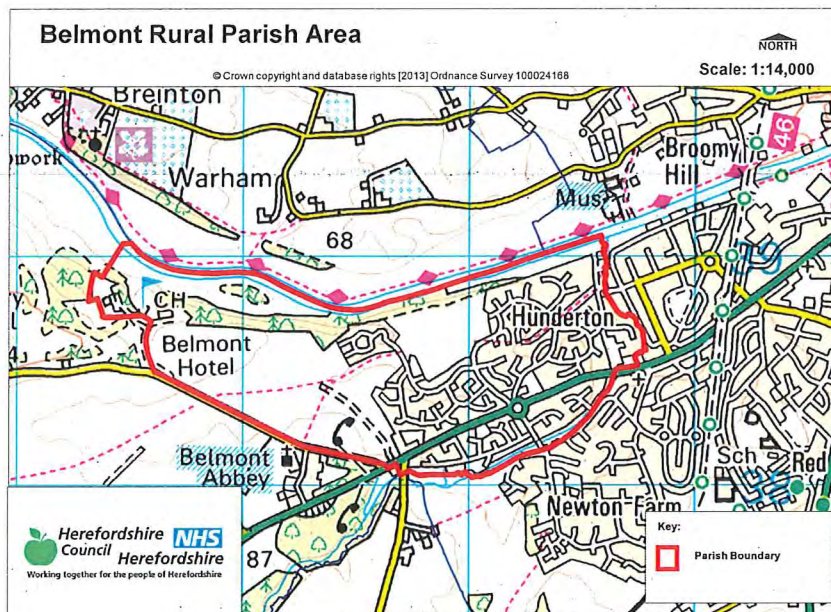

NEIGHBOURHOOD PLANNING NOTICE

The Neighbourhood Planning (General) Regulations 2012

Herefordshire Council has **MADE** under Article 19 of the above Regulations the **Belmont Rural Neighbourhood Plan**. This plan now forms part of the Development Plan for Herefordshire.

This plan can be viewed at;

- www.herefordshire.gov.uk/neighbourhoodplanning
- Hereford Centre – Blueschool House
- Hereford Library

The Neighbourhood Plan covers the area identified on the map below

RICHARD GABB
PROGRAMME DIRECTOR- HOUSING AND GROWTH