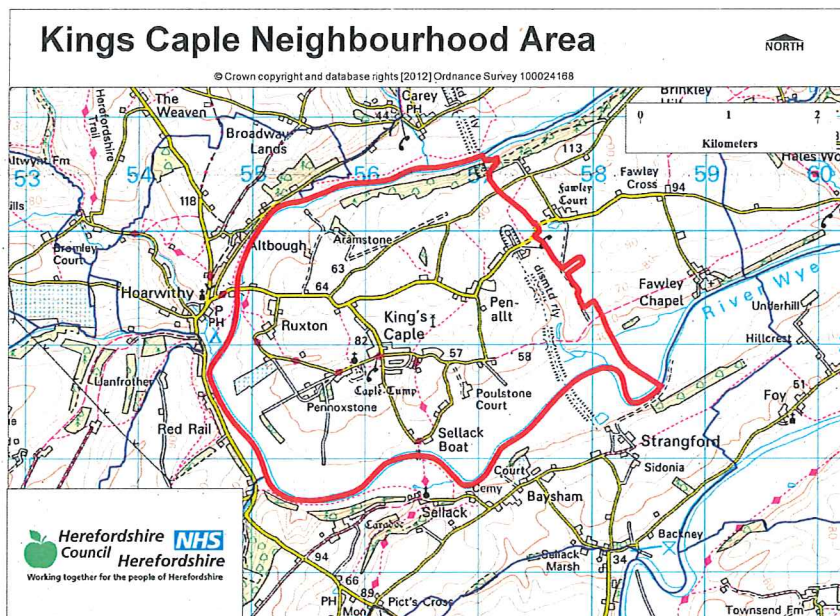

NEIGHBOURHOOD PLANNING NOTICE

The Neighbourhood Planning (General) Regulations 2012

Herefordshire Council has **MADE** under Article 19 of the above Regulations the **Kings Cagle Neighbourhood Plan**. This plan now forms part of the Development Plan for Herefordshire.

This plan can be viewed at;

- www.herefordshire.gov.uk/neighbourhoodplanning
- Hereford Centre – Blueschool House
- Hereford Library

The Neighbourhood Plan covers the area identified on the map below

RICHARD GABB
PROGRAMME DIRECTOR- HOUSING AND GROWTH