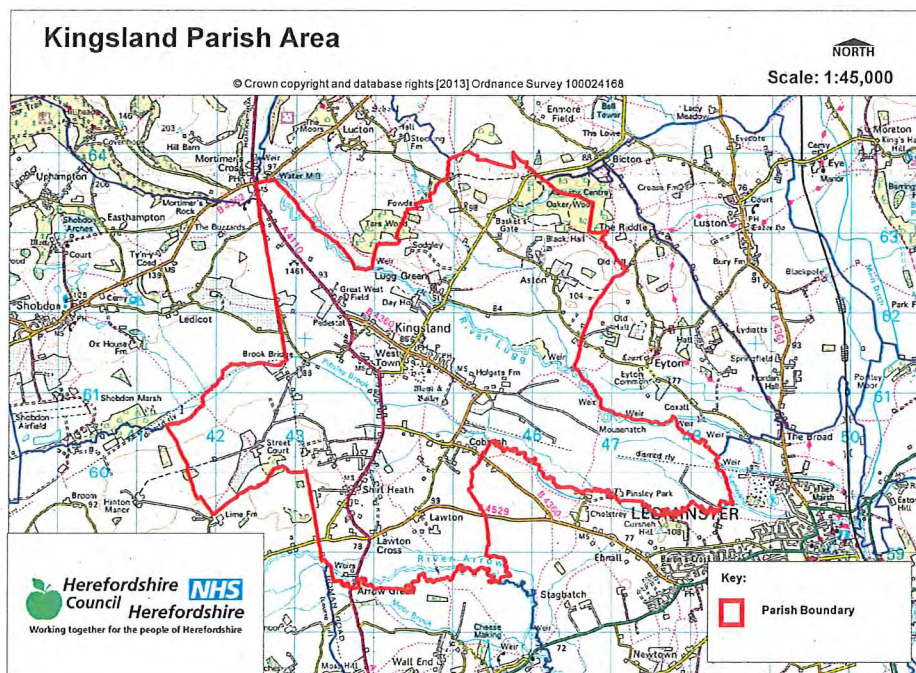

NEIGHBOURHOOD PLANNING NOTICE

The Neighbourhood Planning (General) Regulations 2012

Herefordshire Council has **MADE** under Article 19 of the above Regulations the **Kingsland Neighbourhood Plan**. This plan now forms part of the Development Plan for Herefordshire.

This plan can be viewed at;

- www.herefordshire.gov.uk/neighbourhoodplanning
- Hereford Centre – Blueschool House
- Hereford Library

The Neighbourhood Plan covers the area identified on the map below

RICHARD GABB
PROGRAMME DIRECTOR- HOUSING AND GROWTH