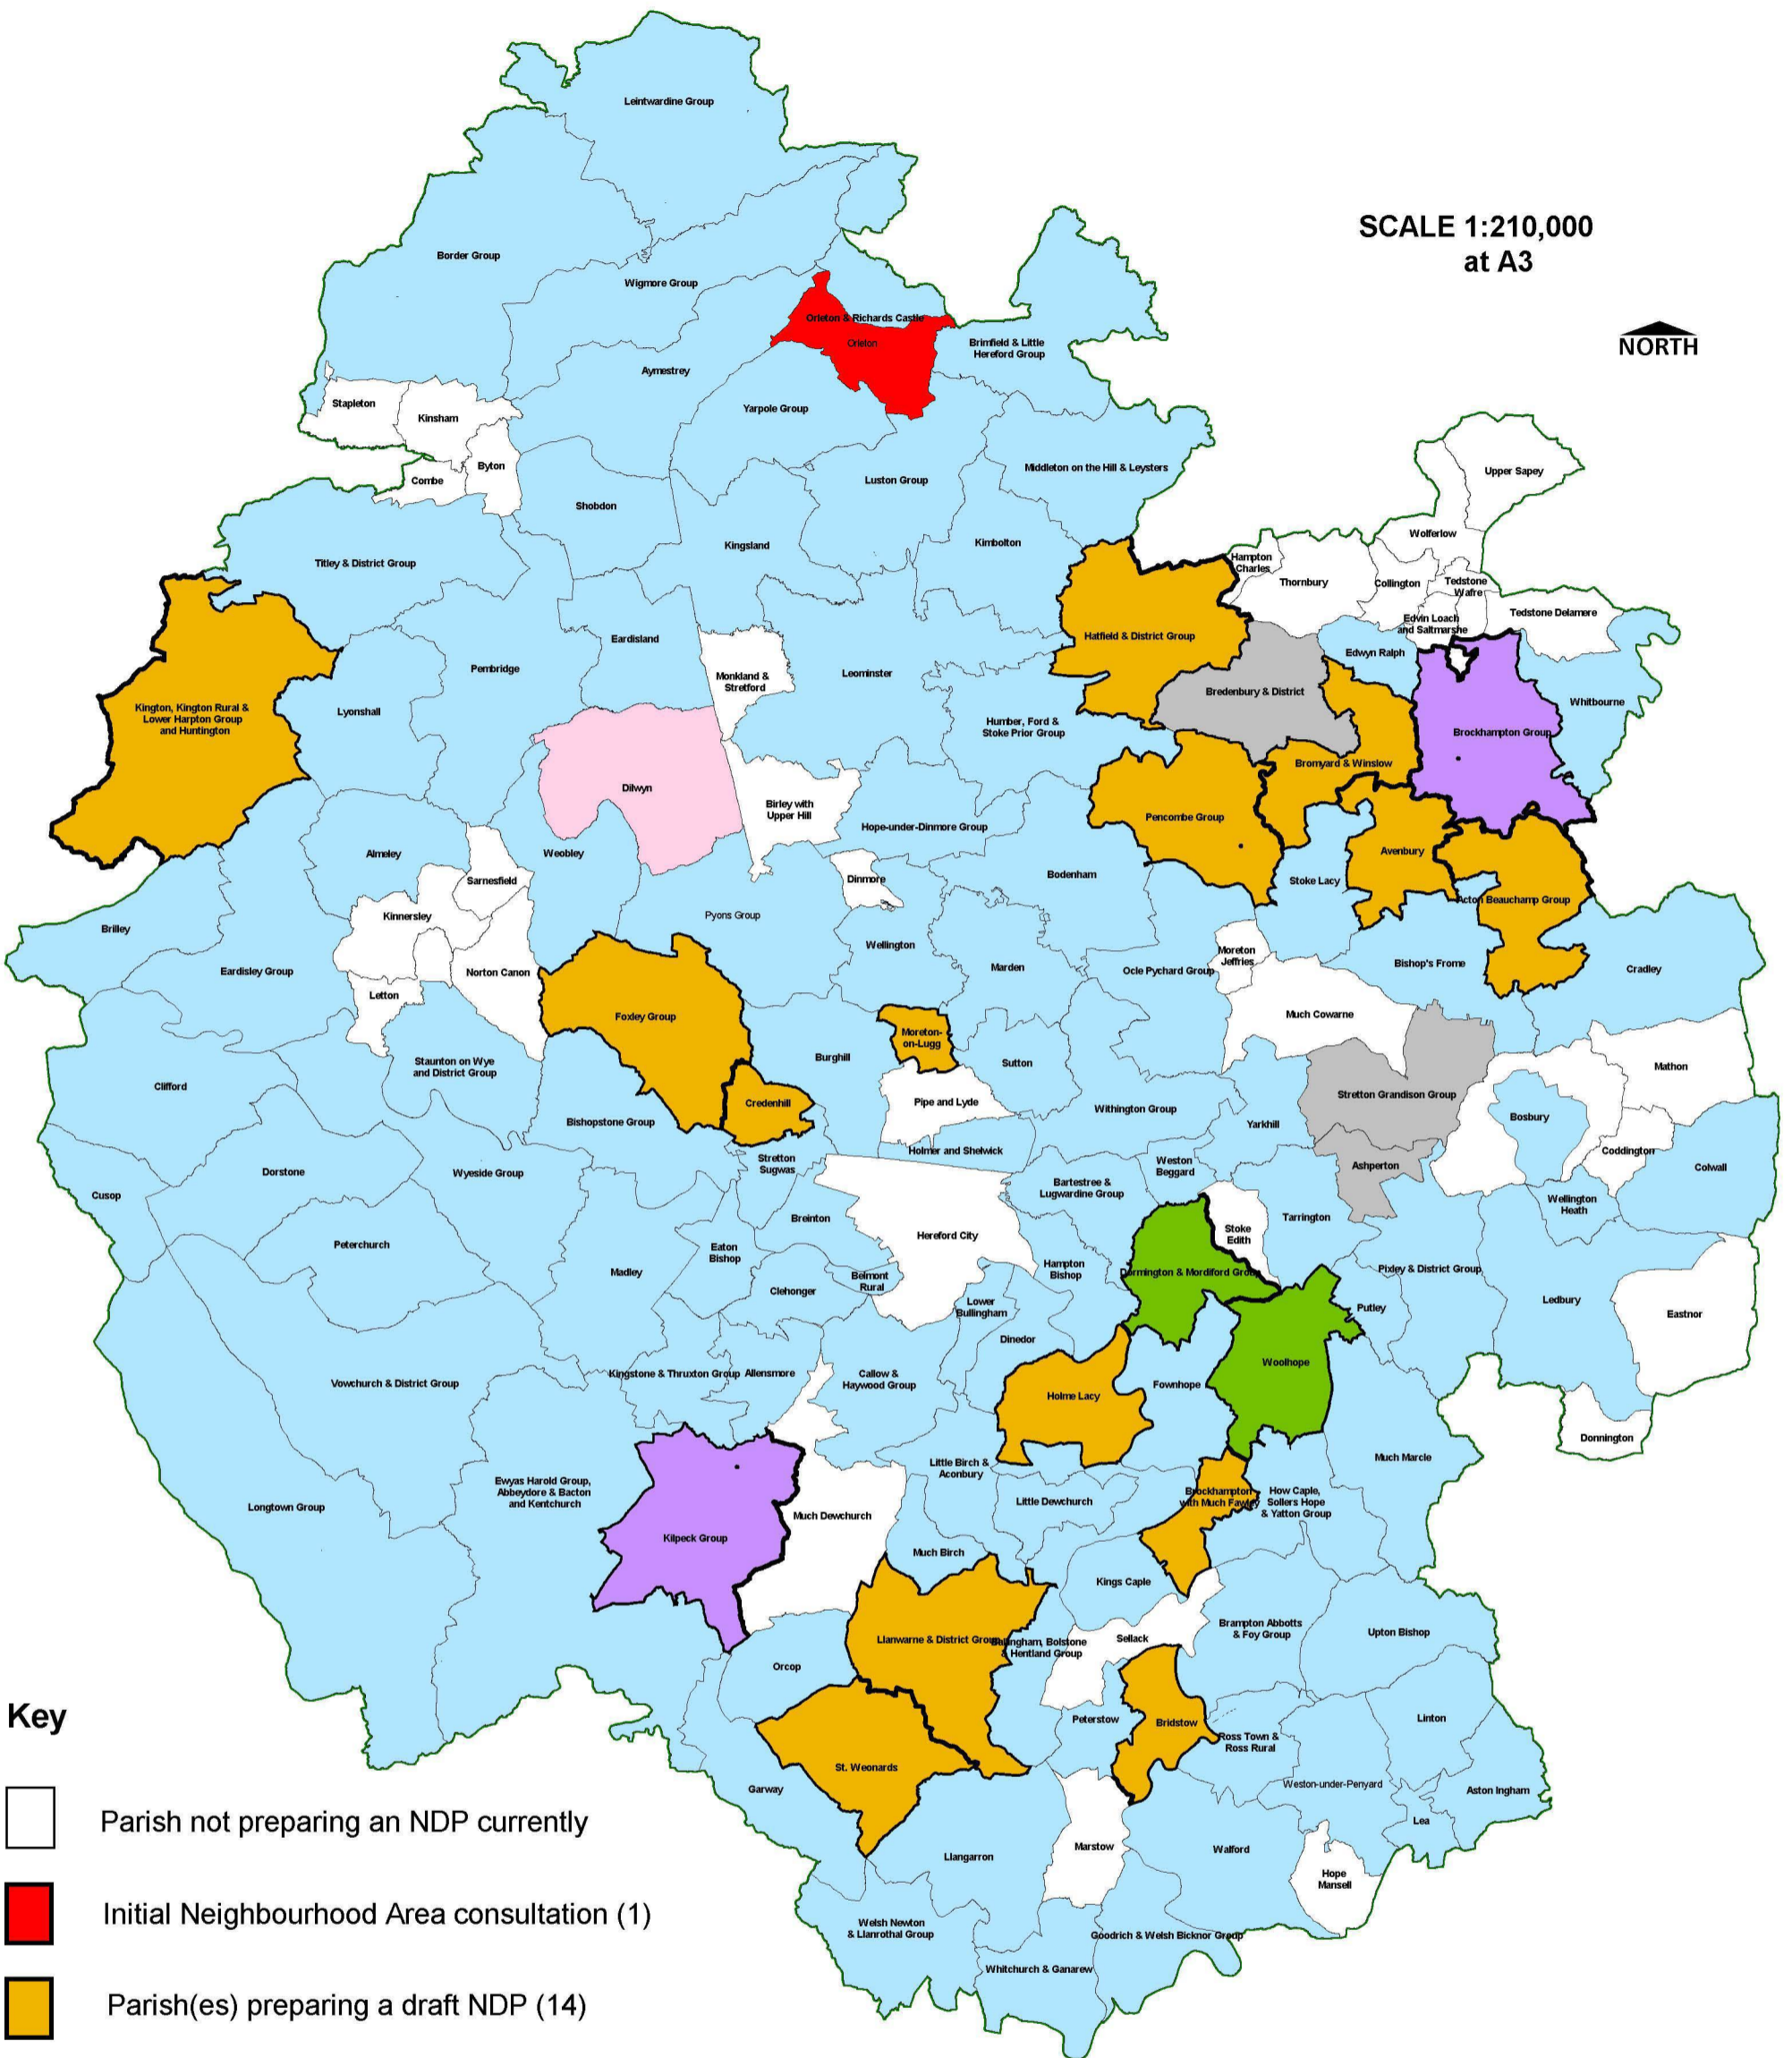

Neighbourhood Development Plans (NDP) in Herefordshire

SCALE 1:210,000
at A3

Key

- | | | | |
|--|---|--|--|
| | Parish not preparing an NDP currently | | NDP Plan Review - Regulation 14 draft plan stage reached (0) |
| | Initial Neighbourhood Area consultation (1) | | NDP Plan Review - Regulation 16 stage reached (0) |
| | Parish(es) preparing a draft NDP (14) | | NDP Plan Review - Examination stage reached (0) |
| | Regulation 14 Draft NDP stage (2) | | NDP Plan Review - Referendum stage reached (0) |
| | Regulation 16 NDP submitted (2) | | NDP successful at referendum but not yet made (3) |
| | NDP submitted for Examination (1) | | |
| | NDP to undergo a Referendum (0) | | |
| | NDP adopted (92) | | |