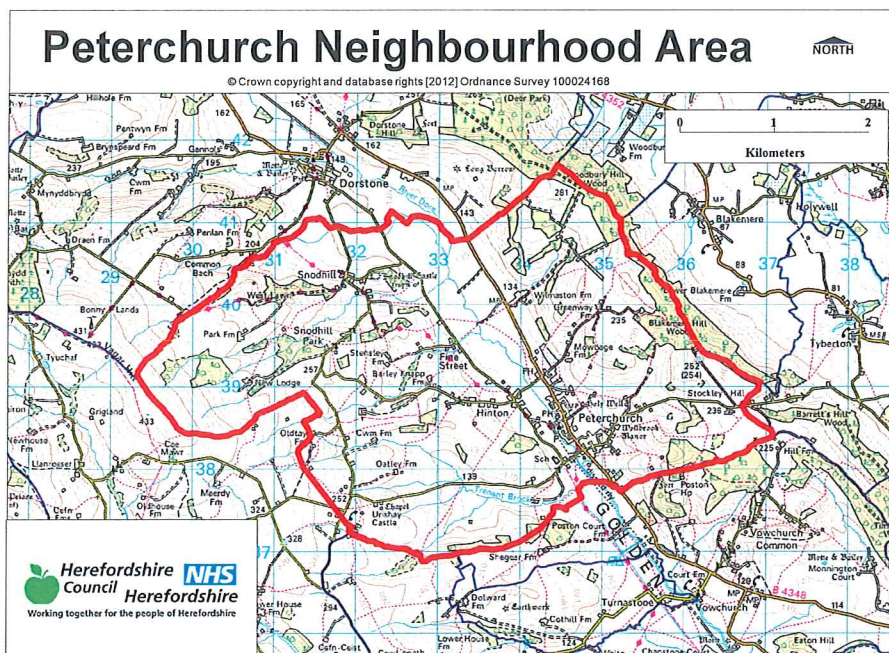

NEIGHBOURHOOD PLANNING NOTICE

The Neighbourhood Planning (General) Regulations 2012

Herefordshire Council has **MADE** under Article 19 of the above Regulations the **Peterchurch Neighbourhood Plan**. This plan now forms part of the Development Plan for Herefordshire.

This plan can be viewed at;

- www.herefordshire.gov.uk/neighbourhoodplanning
- Hereford Centre – Blueschool House

The Neighbourhood Plan covers the area identified on the map below

Richard Gabb

RICHARD GABB
PROGRAMME DIRECTOR- HOUSING AND GROWTH