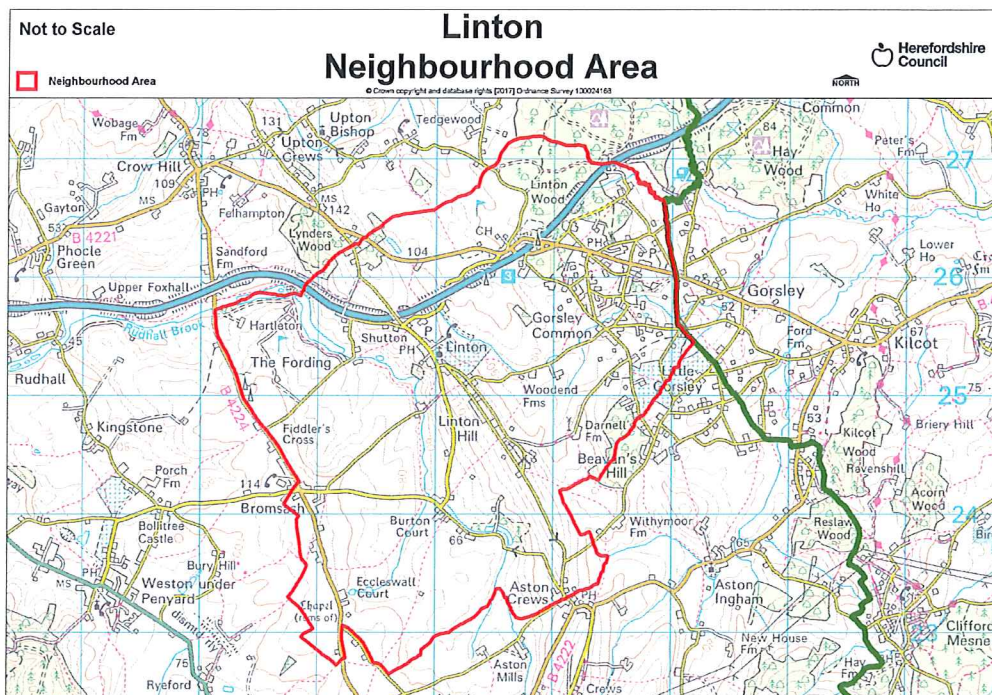

NEIGHBOURHOOD PLANNING NOTICE

The Neighbourhood Planning (General) Regulations 2012

Herefordshire Council has **APPROVED**, under Article 7 of the above Regulations the following Neighbourhood Area:-

Neighbourhood Area Name:
**Linton, Gorsley and Bromsash
Neighbourhood Area**

Relevant body is:
Linton Parish Council

The Neighbourhood Area is identified on the below map

RICHARD GABB
PROGRAMME DIRECTOR GROWTH

Date: 02/01/2018