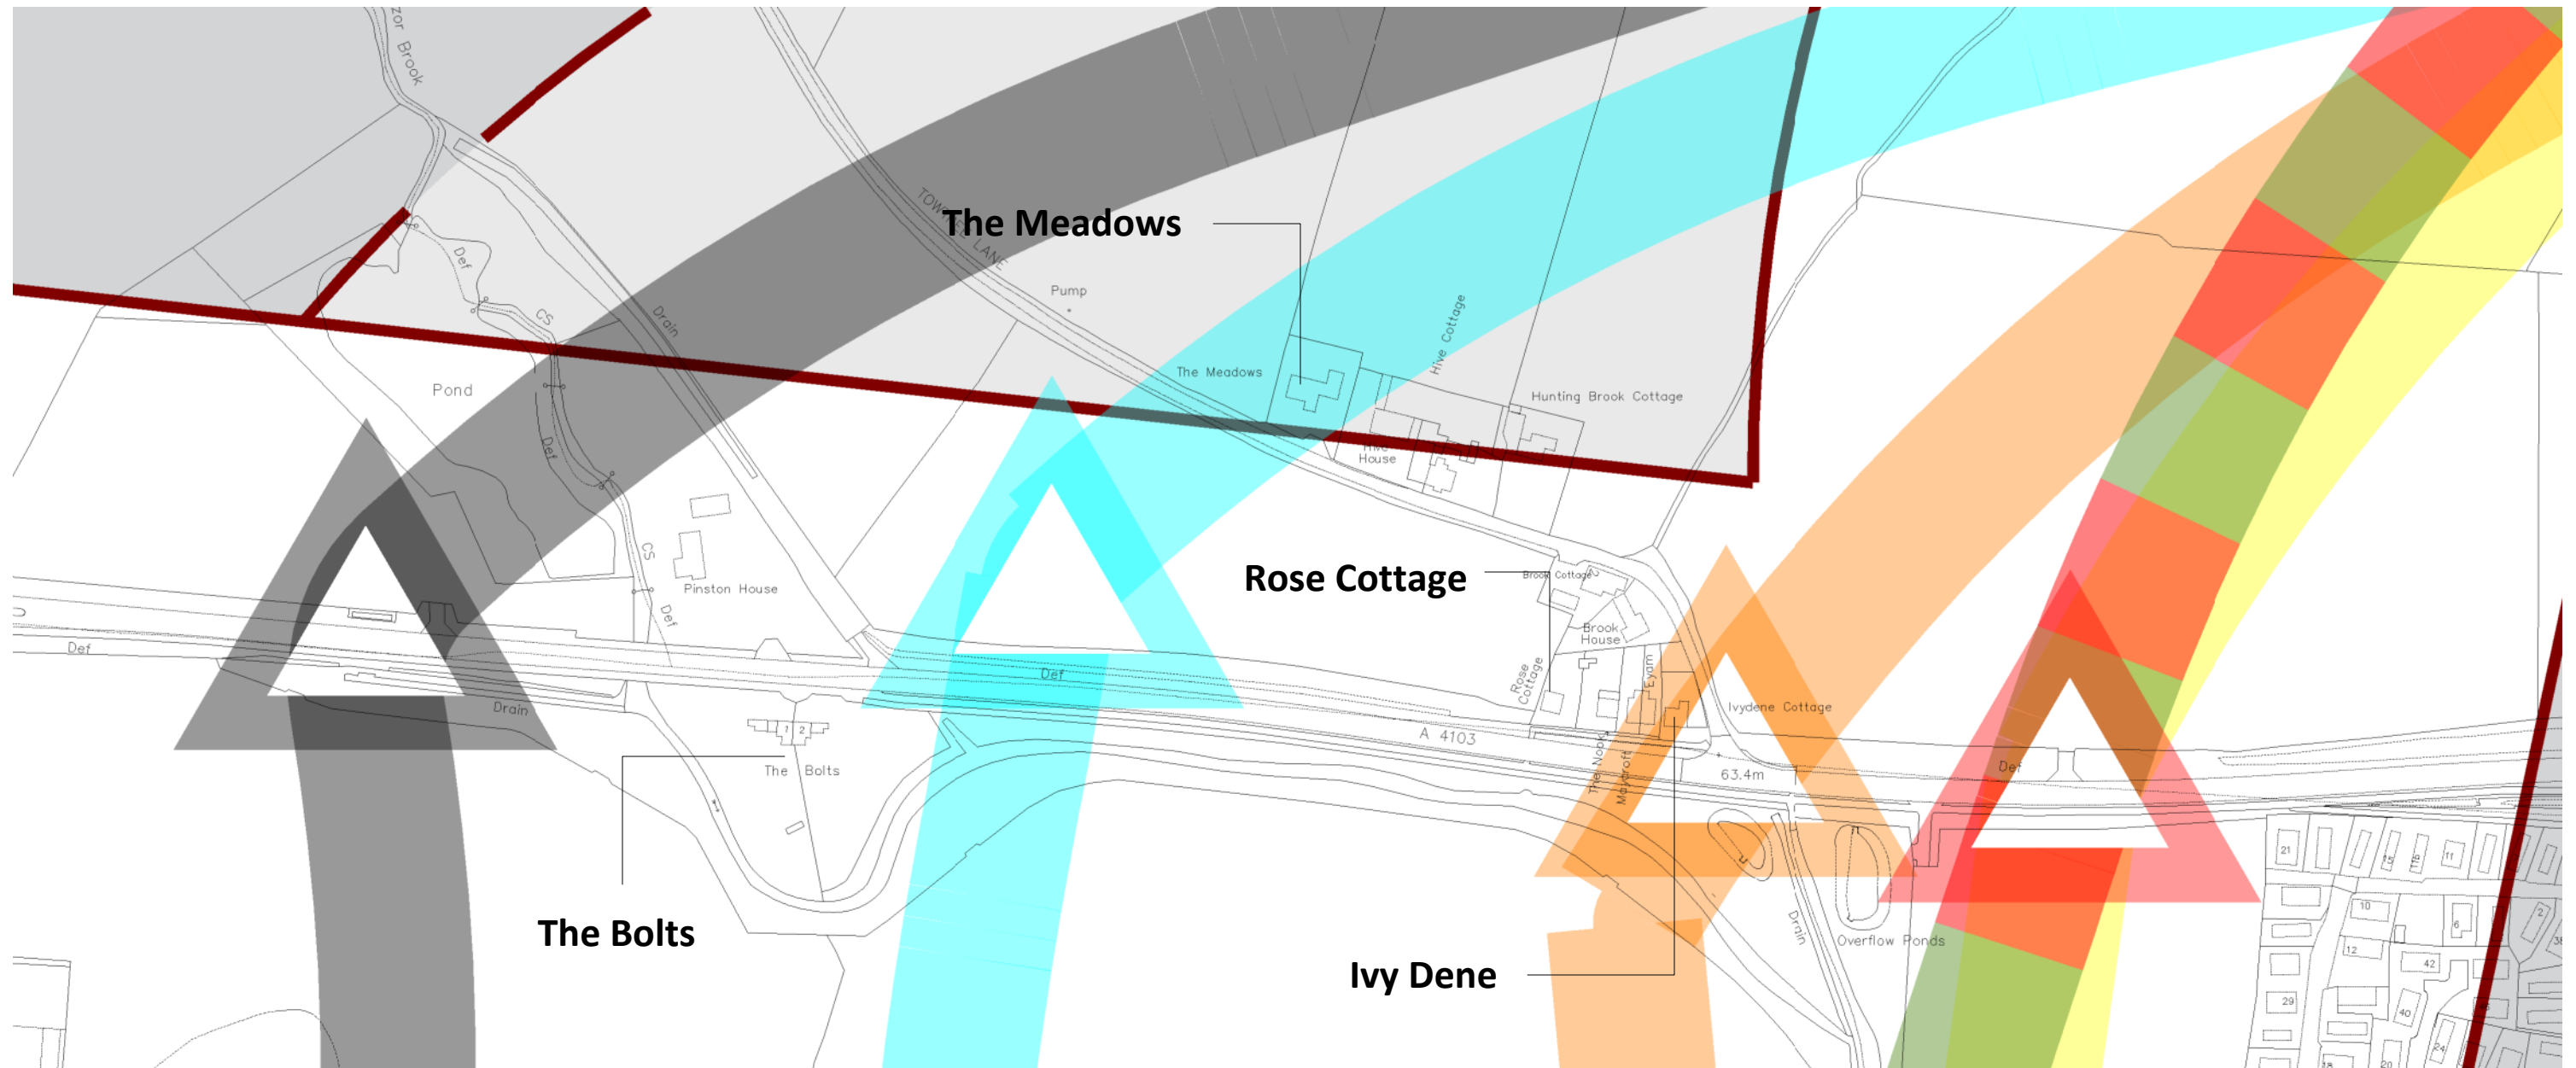

Hereford Transport Package (HTP)

Public Consultation 2

Route Crossing Roman Road

- Form of junction with Roman Road to be determined in further design
- Exact impact on properties subject to further design of preferred route