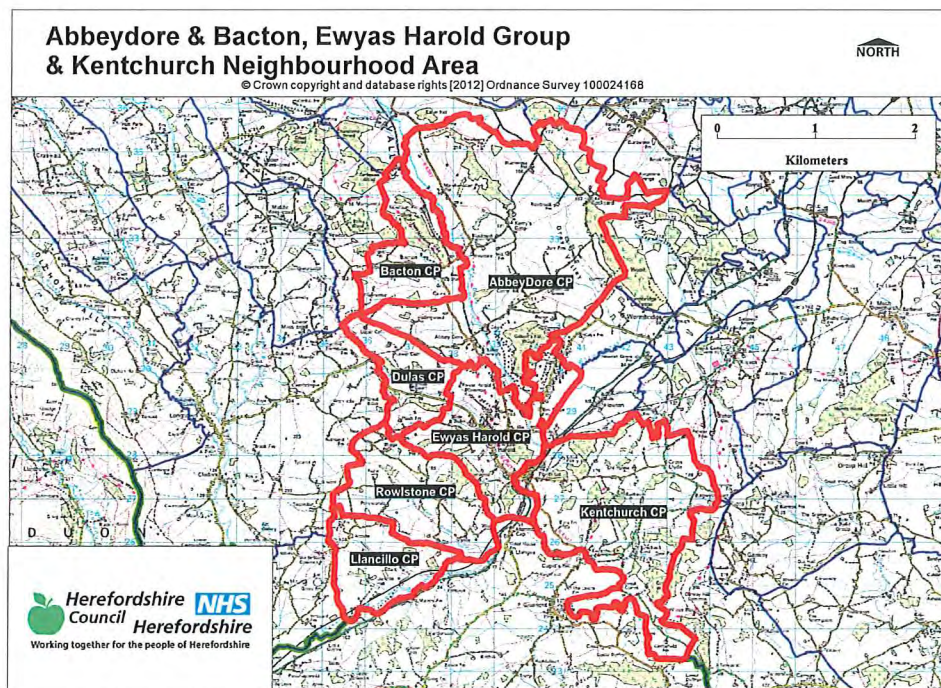

NEIGHBOURHOOD PLANNING NOTICE

The Neighbourhood Planning (General) Regulations 2012

Herefordshire Council has **MADE** under Article 19 of the above Regulations the Abbeydore, Bacton, Ewyas Harold, Dulas, Llancillo, Rowlestone and Kentchurch parishes **Neighbourhood Plan**. This plan now forms part of the Development Plan for Herefordshire.

This plan can be viewed at;

- www.herefordshire.gov.uk/neighbourhoodplanning
- Hereford Centre – Blueschool House

The Neighbourhood Plan covers the area identified on the map below

RICHARD GABB

PROGRAMME DIRECTOR- HOUSING AND GROWTH