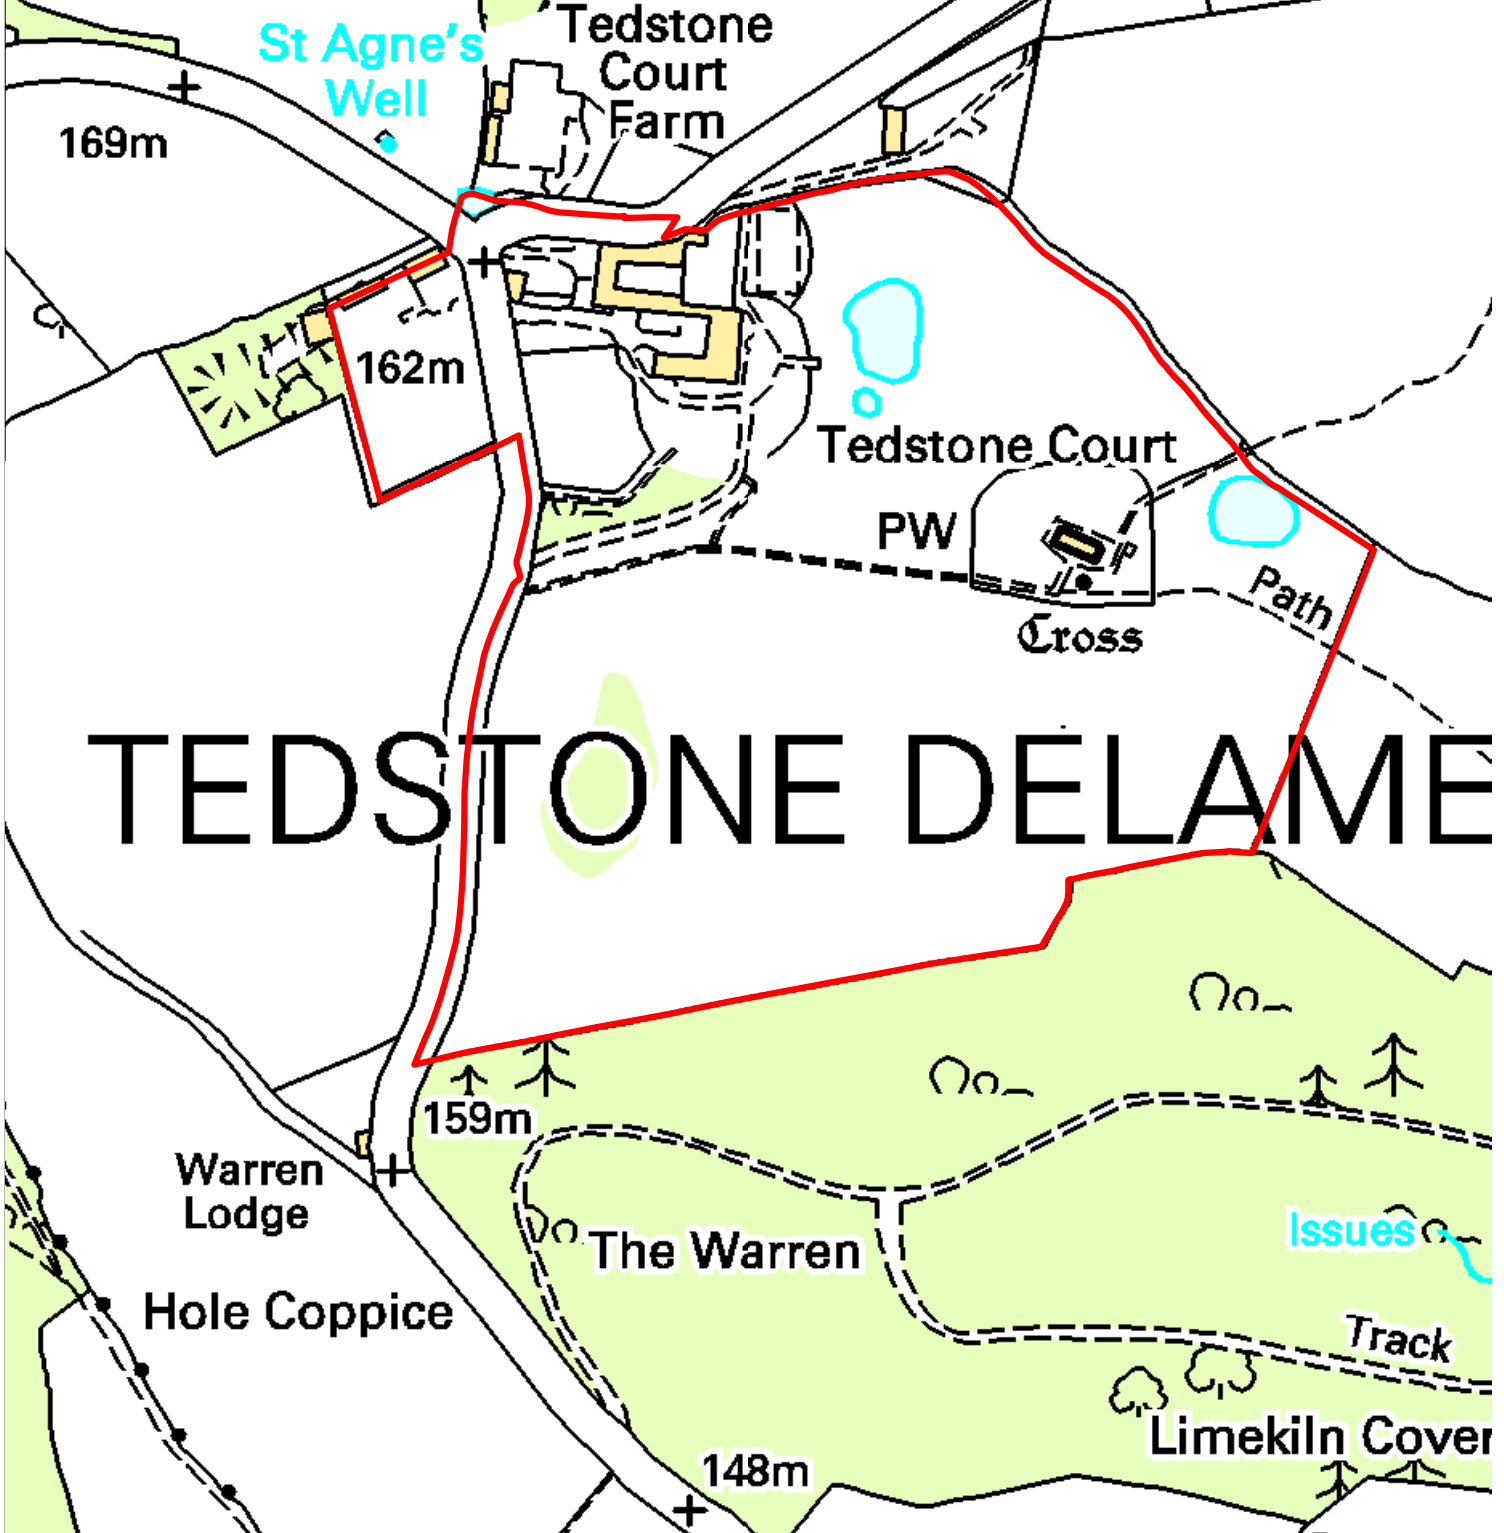

Tedstone Delamere Conservation Area

Conservation Area

SCALE 1:3000

Herefordshire Council
Conservation
PO BOX 4
Plough Lane
Hereford
HR4 0XH

© Herefordshire Council. Crown
Copyright. All rights reserved.
100024168. 2009

Tel.: (01432) 260000
Fax: (01432) 383031

Tedstone Delamere

TEDSTONE DELAME