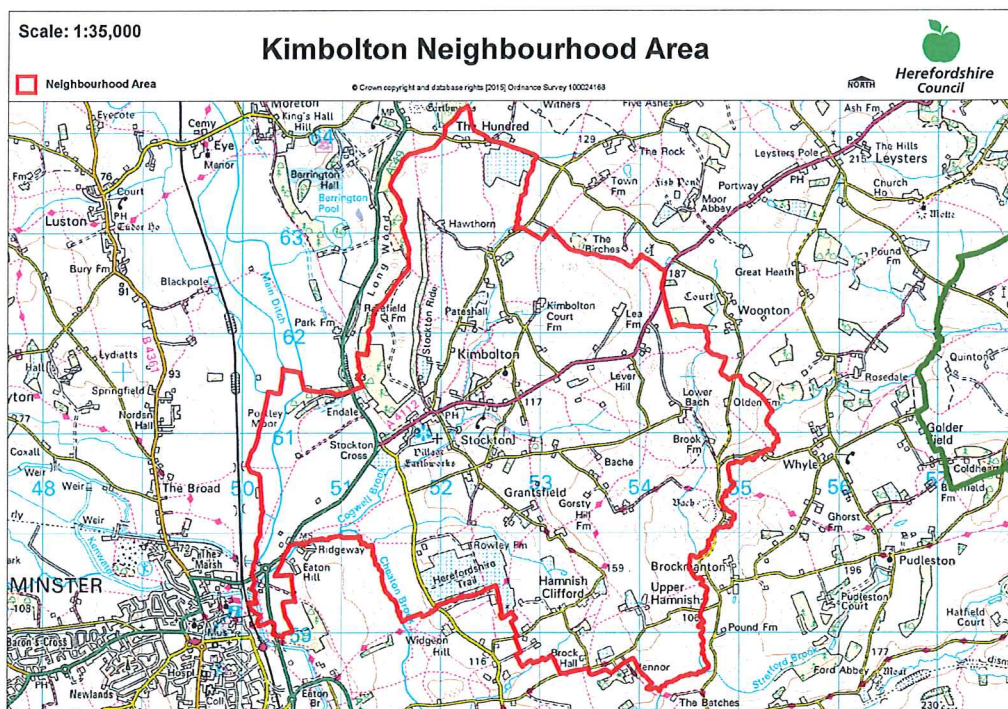

NEIGHBOURHOOD PLANNING NOTICE

The Neighbourhood Planning (General) Regulations 2012

Herefordshire Council has **MADE** under Article 19 of the above Regulations the **Kimbolton Neighbourhood Plan**. This plan now forms part of the Development Plan for Herefordshire.

This plan can be viewed at;

- www.herefordshire.gov.uk/neighbourhoodplanning
- Hereford Centre – Blueschool House

The Neighbourhood Plan covers the area identified on the map below

RICHARD GABB
PROGRAMME DIRECTOR- HOUSING AND GROWTH