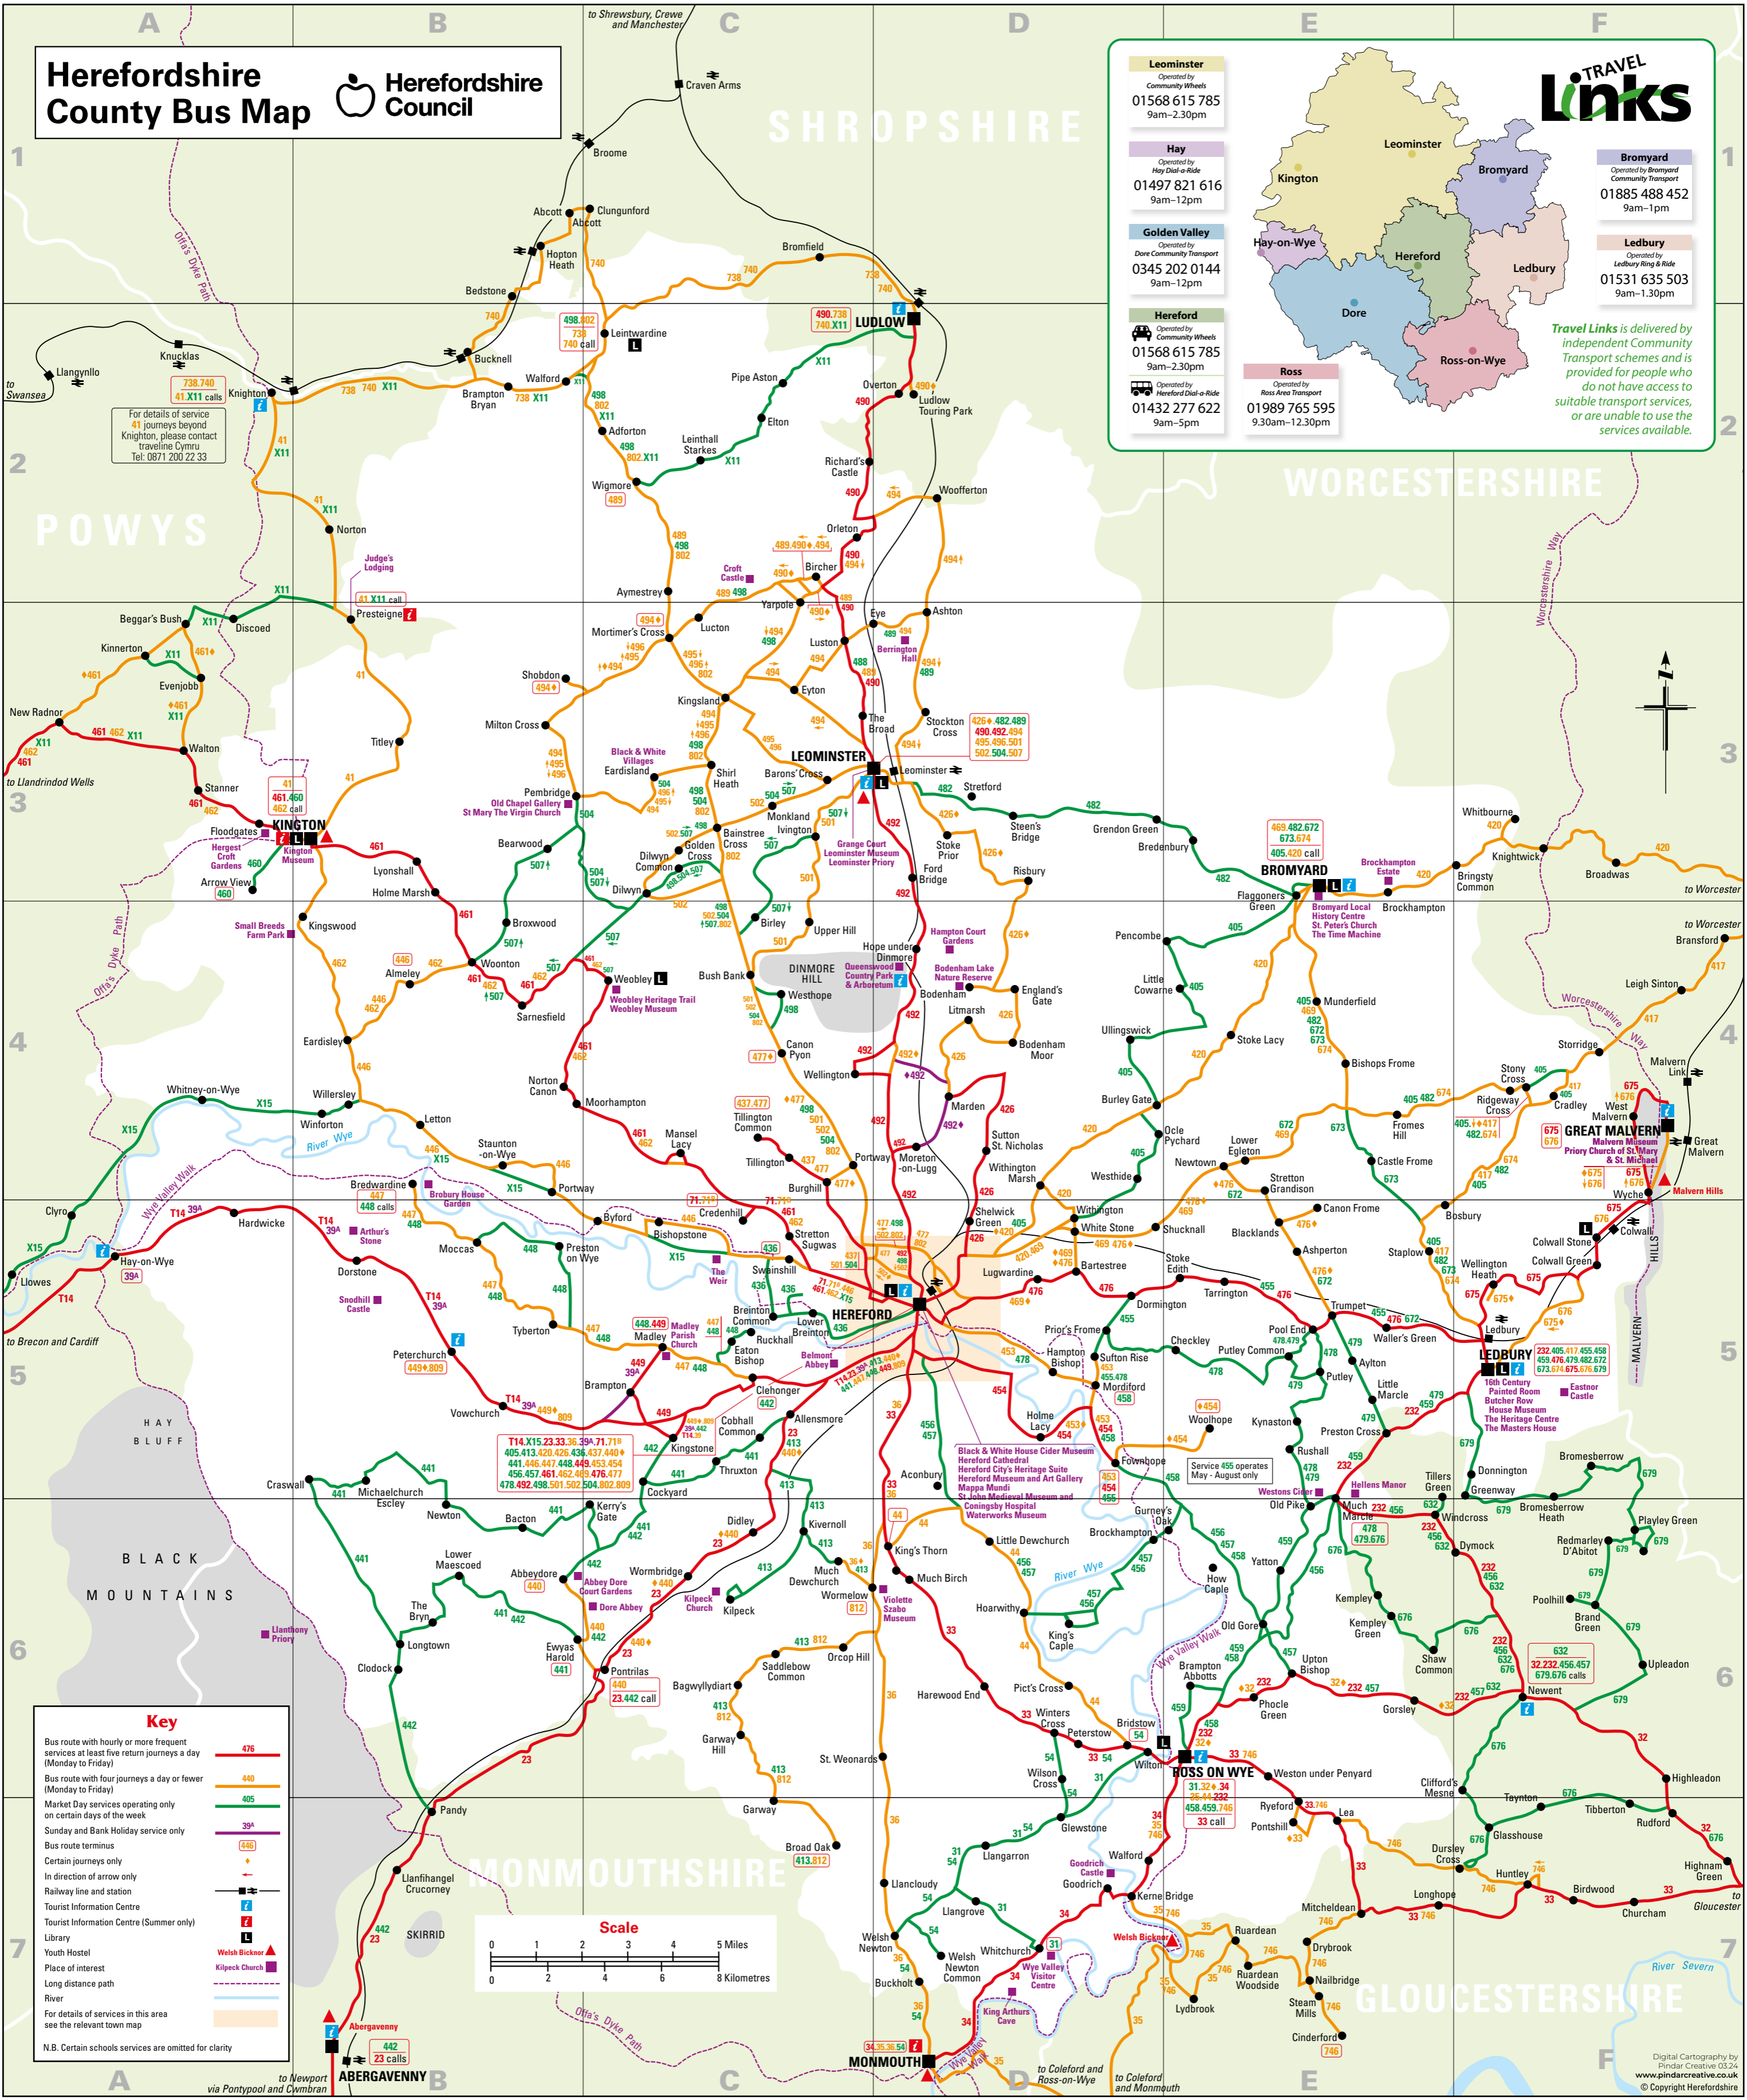

Herefordshire County Bus Map

Leominster
Operated by Community Wheels
01568 615 785
9am-2.30pm

Hay
Operated by Hay Dial-a-Ride
01497 821 616
9am-12pm

Golden Valley
Operated by Dore Community Transport
0345 202 0144
9am-12pm

Hereford
Operated by Community Wheels
01568 615 785
9am-2.30pm

Ross
Operated by Ross Area Transport
01989 765 595
9.30am-12.30pm

Bromyard
Operated by Bromyard Community Transport
01885 488 452
9am-1pm

Ledbury
Operated by Ledbury Ring & Ride
01531 635 503
9am-1.30pm

TRAVEL Links

Travel Links is delivered by independent Community Transport schemes and is provided for people who do not have access to suitable transport services, or are unable to use the services available.

Key

- Bus route with hourly or more frequent services at least five return journeys a day (Monday to Friday) —
- Bus route with four journeys a day or fewer (Monday to Friday) —
- Market Day services operating only on certain days of the week —
- Sunday and Bank Holiday service only —
- Bus route terminus 446
- Certain journeys only +
- In direction of arrow only →
- Railway line and station —
- Tourist Information Centre T
- Tourist Information Centre (Summer only) T
- Library L
- Youth Hostel YH
- Place of interest ▲
- Long distance path —
- River —

N.B. Certain schools services are omitted for clarity