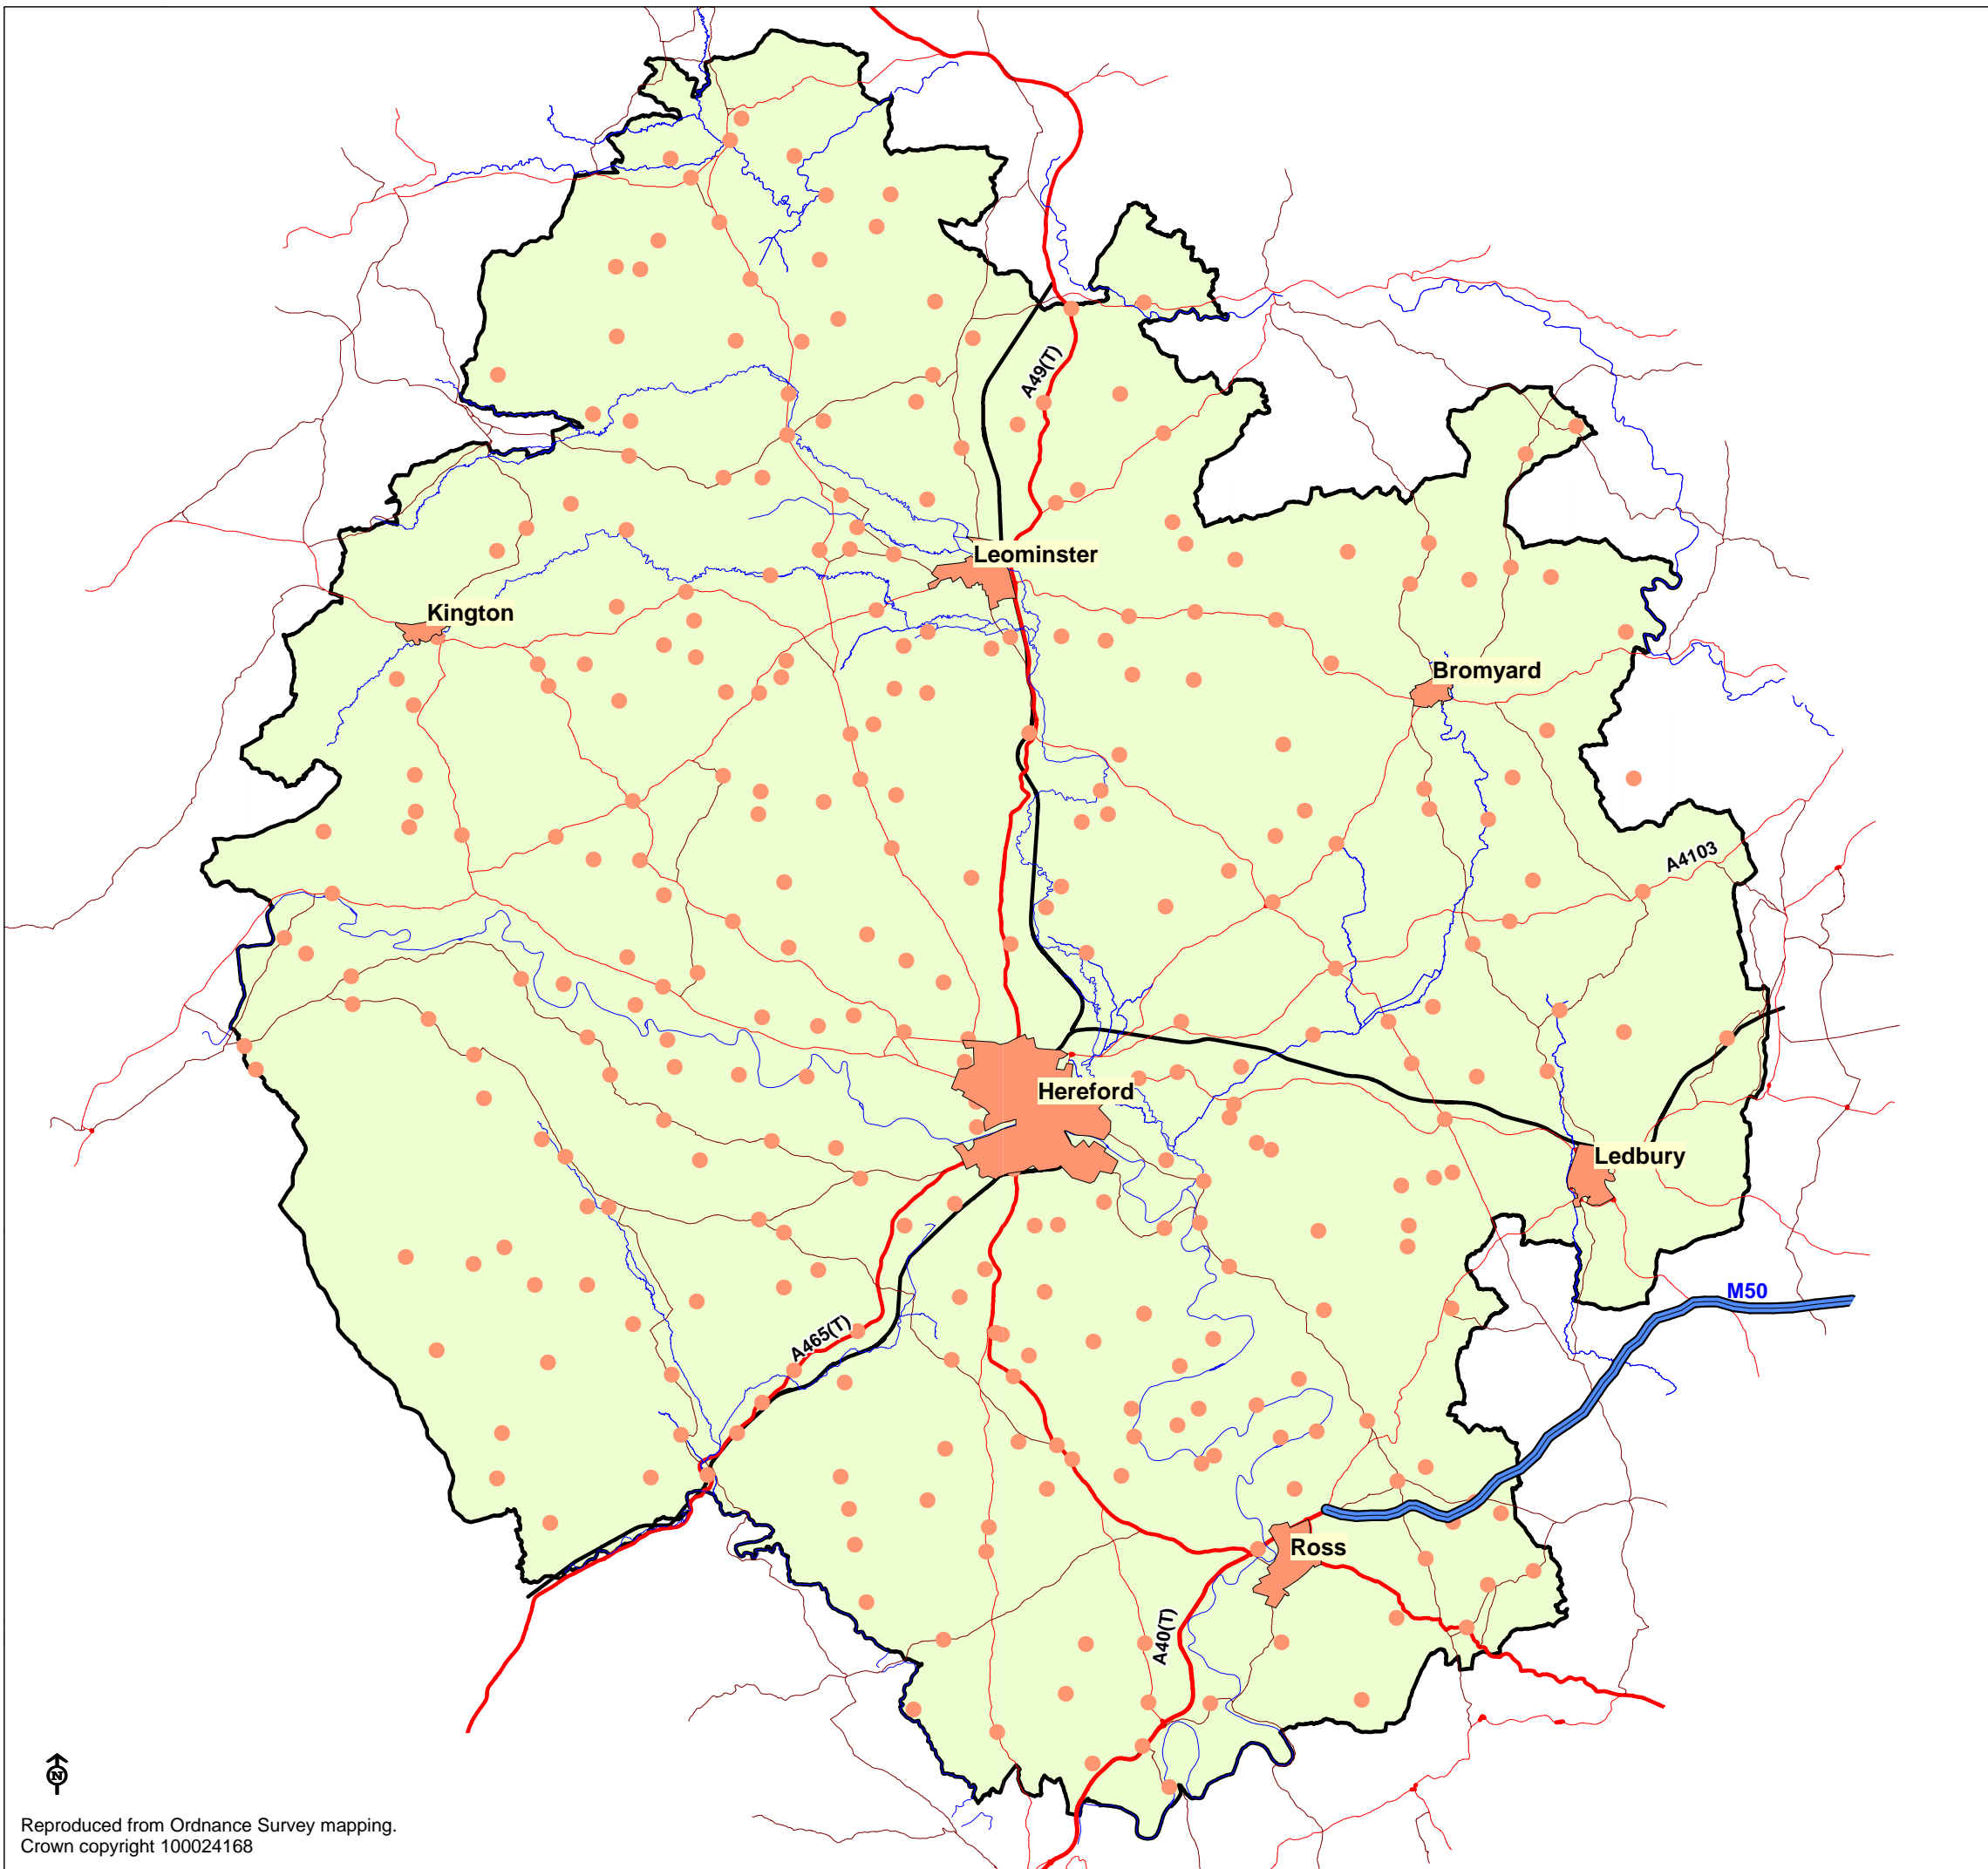

Map 4.1 : Basic Map

Legend

-  Region
-  Point
-  Rivers
-  Herefordshire Boundary
- Main Transport Routes**
-  Line
-  A class roads
-  A class trunk roads
-  B class roads
-  Rail

Notes

This map sets out the information that will form the base for the subject specific maps in the following sections.