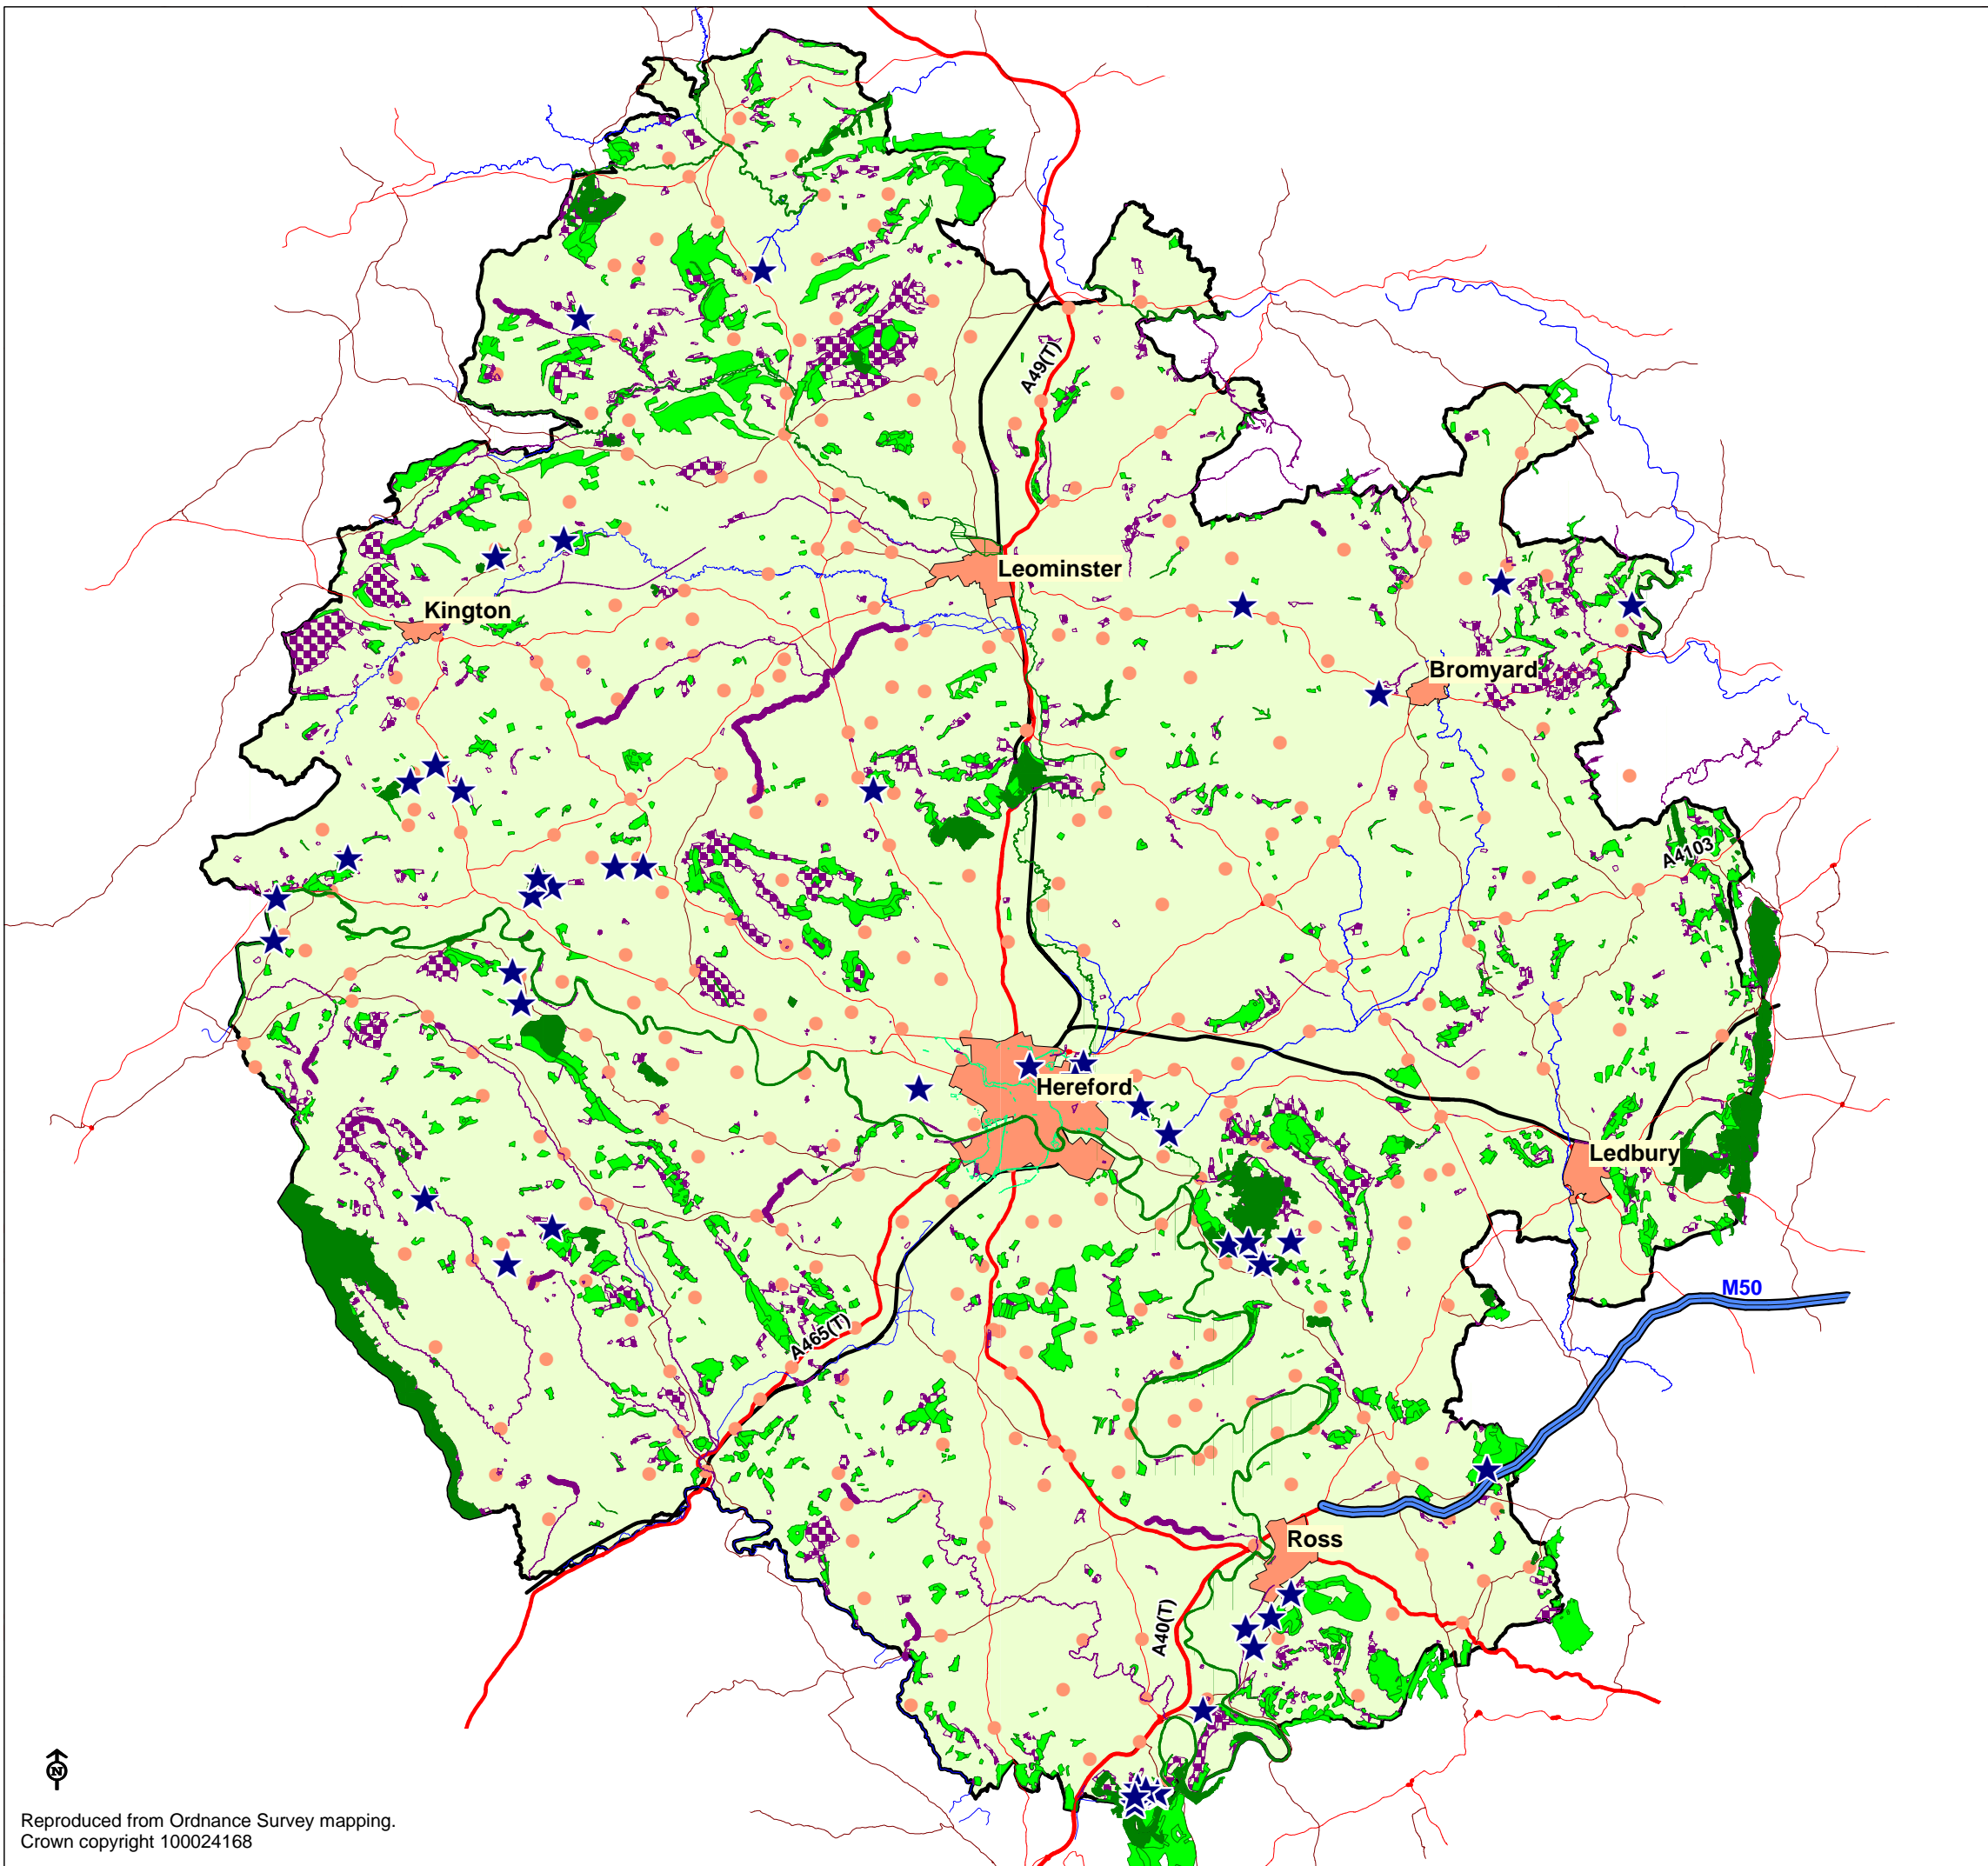

Map 4.5 : Natural Resource Biodiversity

Legend

- Hereford & market towns
- Other settlements
- Rivers
- Herefordshire Boundary
- Main Transport Routes**
- Motorway
- A class roads
- A class trunk roads
- B class roads
- Rail

European / National Designation

- Special Areas of Conservation (SAC)
- Sites of Special Scientific Interest (SSSI)

National Designation

- National Nature Reserve (NNR)
- Ancient Woodland (Anc_Wood)

Local Designation

- Special Wildlife Sites (SWS)
- Local Nature Reserve (LNR)
- Sites of Importance to Nature Conservation (SINC)

Other

- Herefordshire Nature Trust Nature Reserve

DRAWN BY:	PJ
CHECKED BY:	GS
APPROVED BY:	RHAG
DATE:	10.04.08